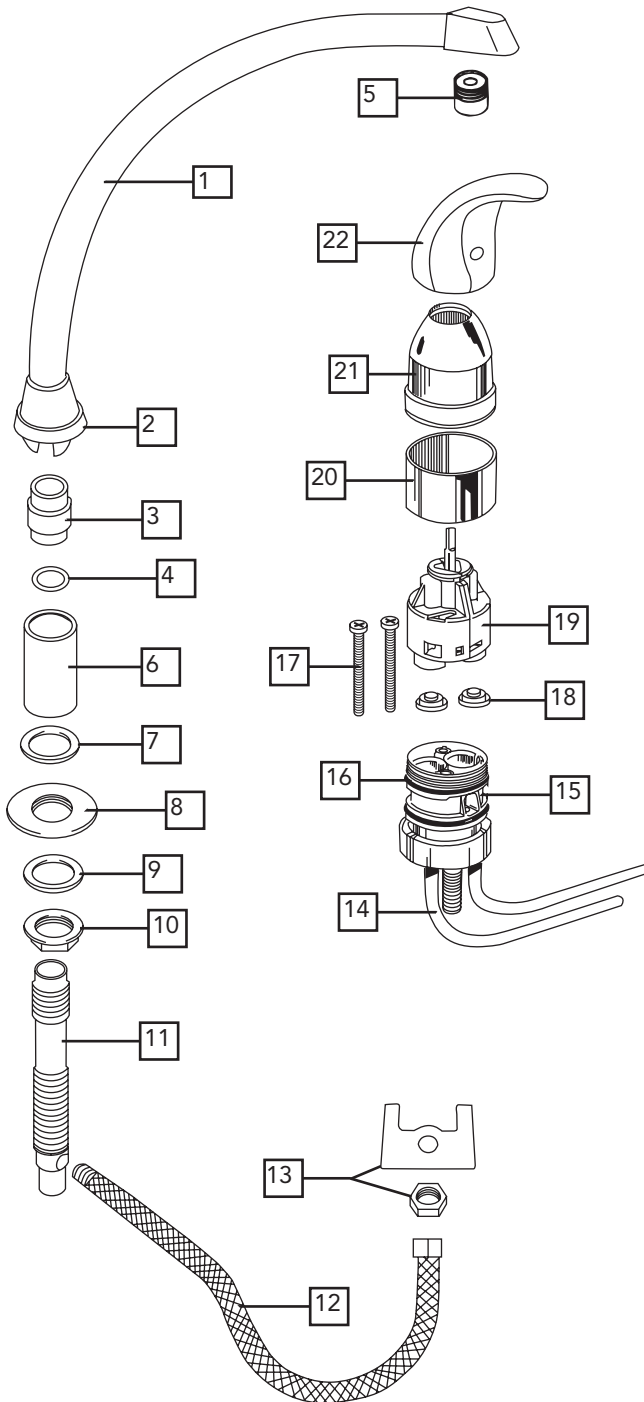

**Hi-Arc® Single-Lever Kitchen Faucet
Model LKE413945RS****FEATURES**

- Two hole, single-lever top mount kitchen faucet
 - Two 1-1/2" (38.8mm) diameter faucet holes required
 - Maximum countertop thickness is 1-1/8" (28.6mm)
- Temperature and flow controlled by one movement of the single-lever handle
- Tubular high-arc, 45° swing spout with restricted flow aerator and brass escutcheon
- Highly polished, and chrome plated finish
- Removable cartridge
- 3/8" (10mm) O.D.; 10" (254mm) long; copper tube connections
- Ship Wt. 4 lbs. (1.8Kg)
- Maximum flow rate
 - 2.5 GPM/9.5 L/min at 80 P.S.I.G.
 - 2.2 GPM/8.3 L/min at 60 P.S.I.G.

WARRANTY

- Limited Lifetime

COMPLIES WITH:

- ADA
- ANSI/NSF61 - Certified
- ASME A112.18.1/CSA B125.1
- CA AB1953/VT S152

SEE OTHER SIDE FOR REPLACEMENT PARTS

**Hi-Arc® Single-Lever Kitchen Faucet
Model LKE413945RS**

ITEM	IND. PART	KIT PART	DESCRIPTION
1	N/A	A53115R	SPOUT ASSEMBLY
2	N/A		
3	N/A		
4	N/A		
5	P05101		
6	P02116	A52814R	ESCUTCHEON SLEEVE ASSEMBLY
7	P35168		
8	P02114	N/A	FLANGE
9	P35174	N/A	WASHER
10	P02119	N/A	LOCKNUT
11	P47090	N/A	WATERWAY
12	P48018	N/A	HOSE
13	P35102	N/A	MOUNTING HARDWARE
14	P47011	N/A	BASE
15	P47070	N/A	HOUSING
16	P37122	N/A	O-RING
17	P36108	N/A	CARTRIDGE SCREW
18	A53226R	A52399R	CARTRIDGE
19	N/A		
20	P47063	N/A	HUB
21	P47045	N/A	DOME
22	N/A	A53080R	HANDLE ASSEMBLY