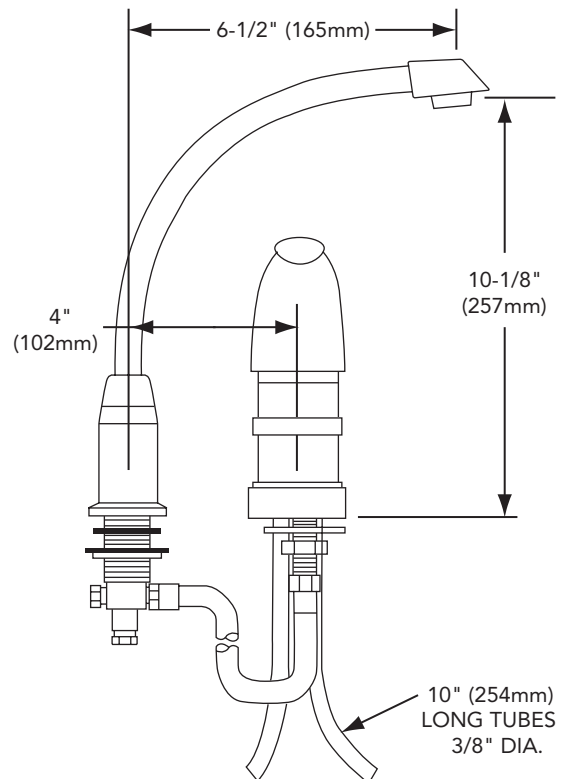

**Hi-Arc® Single-Lever Kitchen Faucet
Model LKE413945RS**

FEATURES

- Two hole, single-lever top mount kitchen faucet
  - Two 1-1/2" (38.8mm) diameter faucet holes required
  - Maximum countertop thickness is 1-1/8" (28.6mm)
- Temperature and flow controlled by one movement of the single-lever handle
- Tubular high-arc, 45° swing spout with restricted flow aerator and brass escutcheon
- Highly polished, and chrome plated finish
- Removable cartridge
- 3/8" (10mm) O.D.; 10" (254mm) long; copper tube connections
- Ship Wt. 4 lbs. (1.8Kg)
- Maximum flow rate
  - 2.5 GPM/9.5 L/min at 80 P.S.I.G.
  - 2.2 GPM/8.3 L/min at 60 P.S.I.G.

WARRANTY

- Limited Lifetime

COMPLIES WITH:

- ADA
- ANSI/NSF61 - Certified
- ASME A112.18.1/CSA B125.1
- CA AB1953/VT S152

SEE OTHER SIDE FOR REPLACEMENT PARTS