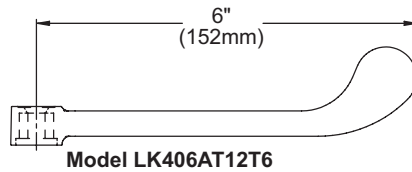

FEATURES

Model LK406AT12L2

- Two hole dual handle top mount faucet
- Quarter turn ceramic disc cartridge
- Solid brass construction
- Chrome finish
- Includes spout swing restriction pin

Model LK406AT12T4

- Same as LK406AT12L2 except with 4" wrist blades handles

Model LK406AT12T6

- Same as LK406AT12L2 except with 6" wrist blades handles

COMPLIES WITH:

- ASME/ANSI A112.18.1
- CSA B125-01
- NSF/ANSI 61
- ADA
- UPC/CUPC
- IAPMO Listed

Deck Mount 4" Center Commercial Faucet Models LK406AT12L2, LK406AT12T4, LK406AT12T6

Model LK406AT12L2
FRONT VIEW