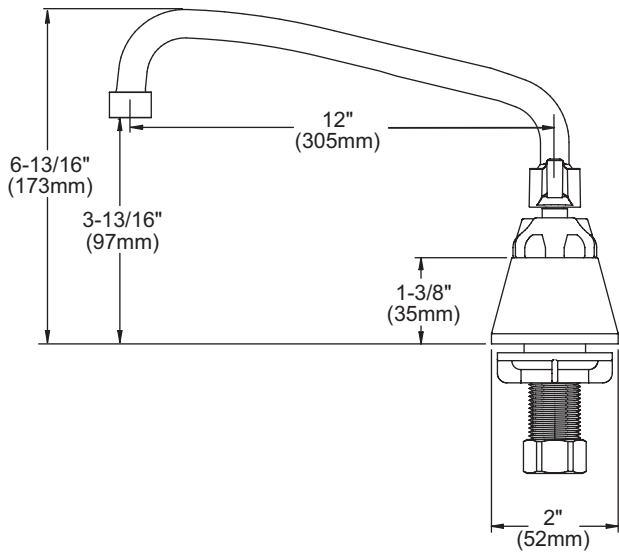

SIDE VIEW

Job Name:

Item #:

Notes:

Architect/Engineer Approval:

Date:

SEE OTHER SIDE FOR REPLACEMENT PARTS