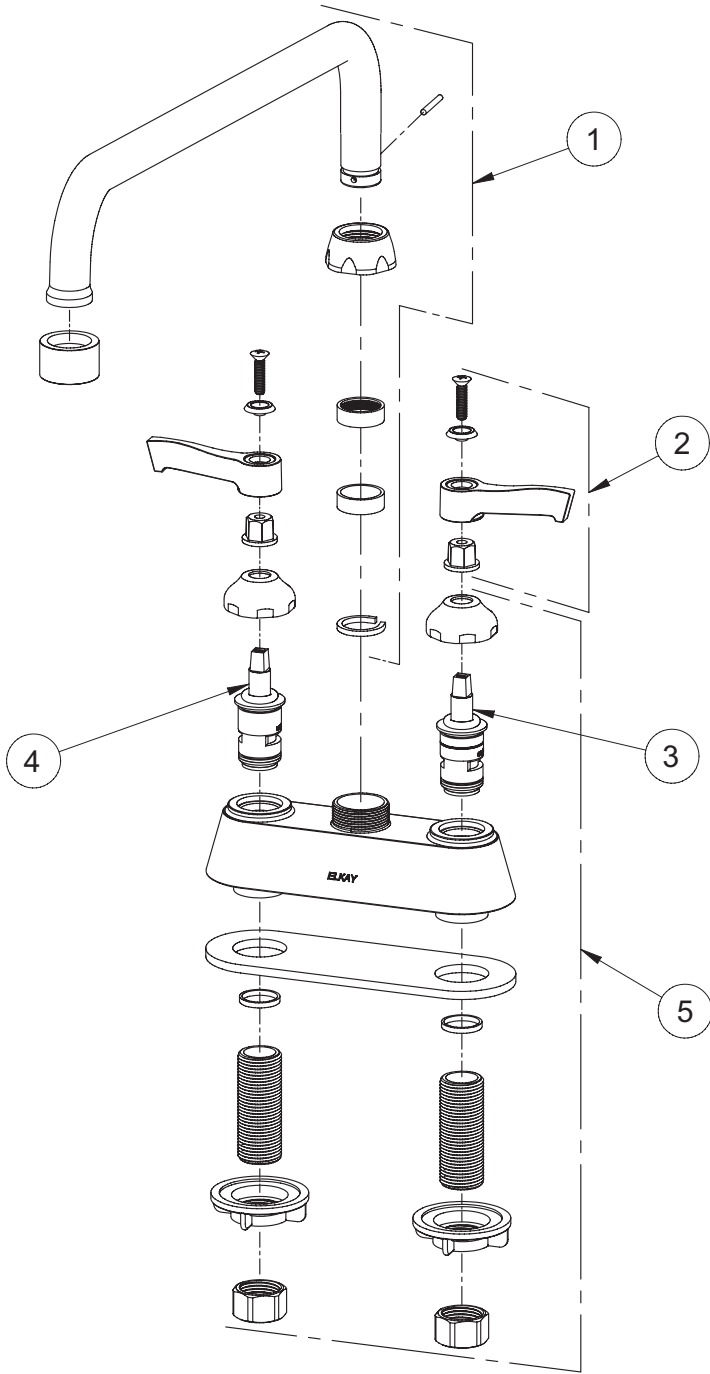

### Model LK406AT12L2

- Two hole dual handle top mount faucet
- Quarter turn ceramic disc cartridge
- Solid brass construction
- Chrome finish
- Includes spout swing restriction pin

## Deck Mount 4" Center Commercial Faucet Models LK406AT12L2, LK406AT12T4, LK406AT12T6

Model LK406AT12L2  
FRONT VIEW

SIDE VIEW

Job Name:

Item #:

Notes:

Architect/Engineer Approval:

Date:

SEE OTHER SIDE FOR REPLACEMENT PARTS

# REPLACEMENT PARTS

Deck Mount 4" Center Commercial Faucet  
Models LK406AT12L2, LK406AT12T4, LK406AT12T6

ITEM	IND. PART	DESCRIPTION
1	A55393	Spout
2	45918C	Handle
3	45923C	Right Cold Cartridge
4	45924C	Left Hot Cartridge
5	45917C	Body