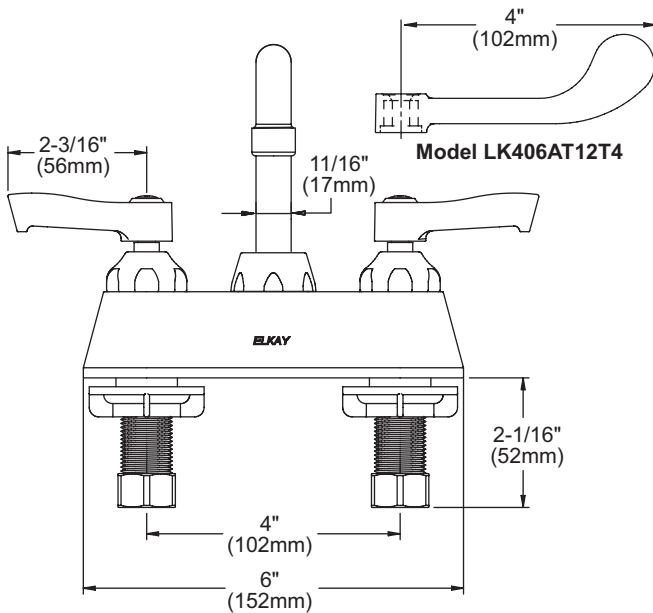

FEATURES

Model LK406AT12L2

- Two hole dual handle top mount faucet
- Quarter turn ceramic disc cartridge
- Solid brass construction
- Chrome finish
- Includes spout swing restriction pin

Model LK406AT12T4

- Same as LK406AT12L2 except with 4" wrist blades handles

Model LK406AT12T6

- Same as LK406AT12L2 except with 6" wrist blades handles

COMPLIES WITH:

- ASME/ANSI A112.18.1
- CSA B125-01
- NSF/ANSI 61
- ADA
- UPC/CUPC
- IAPMO Listed

Deck Mount 4" Center Commercial Faucet Models LK406AT12L2, LK406AT12T4, LK406AT12T6

Model LK406AT12L2
FRONT VIEW