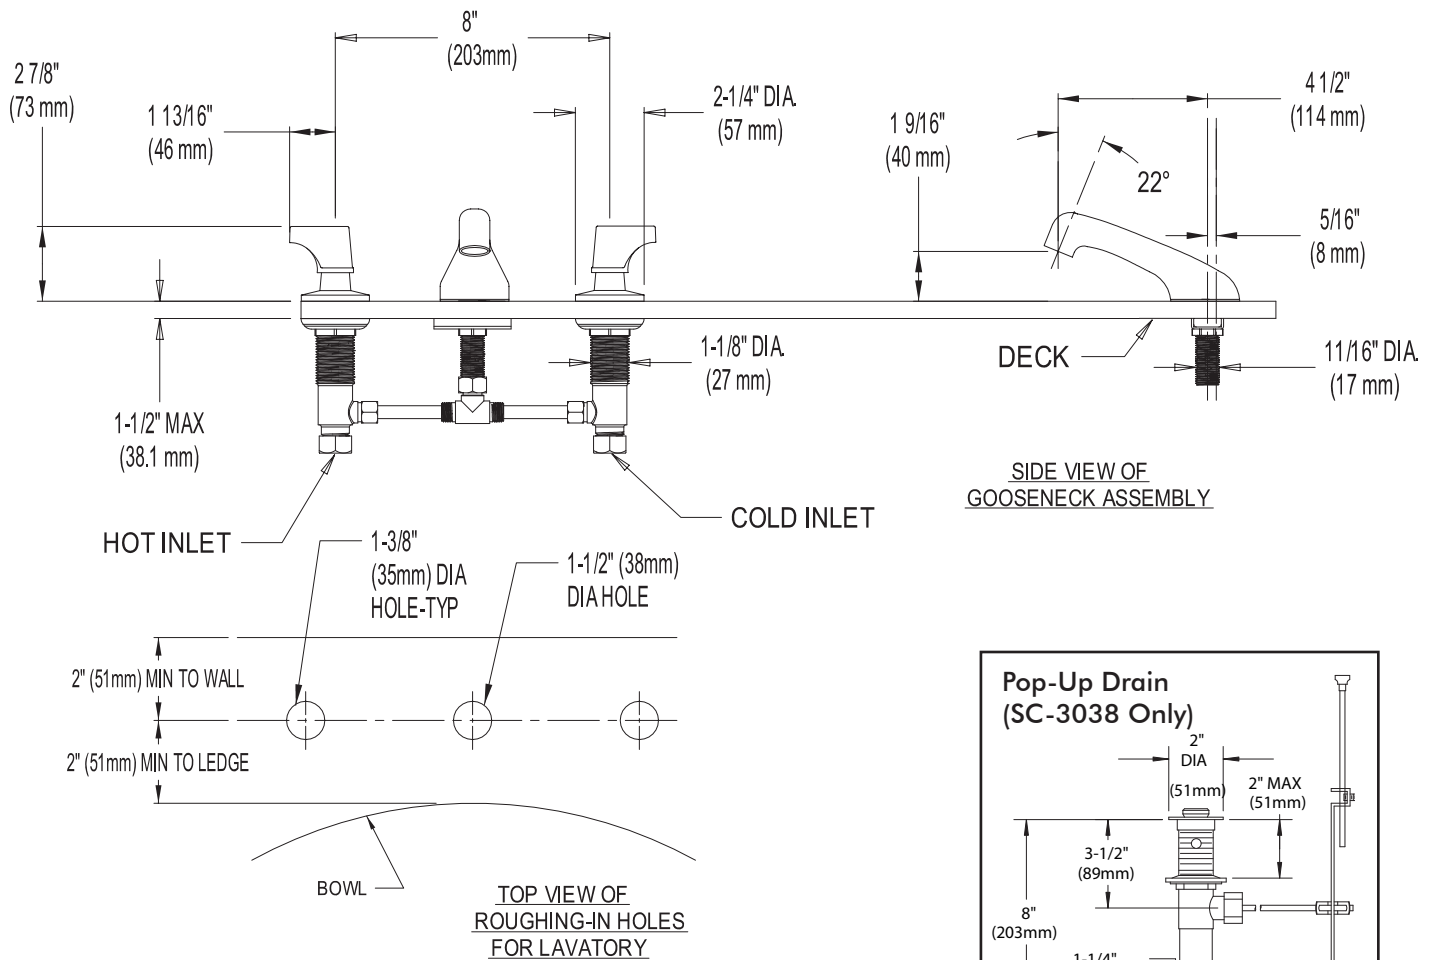

#### GENERAL SPECIFICATION

Polished chrome plated Commander widespread gooseneck lavatory faucet with 1/4 turn ceramic cartridges covered by a 25-year warranty. Adjustable centers from 6" to 12". Accommodates installations up to 2" thick. Widespread faucet with 4-3/4" deep lavatory spout. Vandal-resistant water conserving flow control reduces flow to 2.2 gpm/8.4 lpm. Meets ASME A112.18.1/CSA B125.1 and NSF61.

#### Wing Handle Models

Vandal-resistant wing handle with color-coded indexes.

- SC-3038** Solid brass 1-1/4" pop-up drain
- SC-3048** Strainer drain
- SC-3048-LD** No drain assembly

#### OPTIONS

SUFFIX	DESCRIPTION
<input type="checkbox"/> BO	0.5 gpm flow control, vandal-resistant
<input type="checkbox"/> CA**	Low lead for CA AB1953 compliance
<input type="checkbox"/> GB	1.5 gpm flow control, vandal-resistant
<input type="checkbox"/> CWO	Cold water only (only available with FH option)
<input type="checkbox"/> LD	Less drain assembly (SC-3038 only)
<input type="checkbox"/> LF	2.2 gpm laminar flow control outlet
<input type="checkbox"/> MI	Metal index for handles
<input type="checkbox"/> SCF	Satin chrome finish

## ROUGH-INS

**SC-3048-LD**

NOTE: All dimensions are in inches (millimeters) unless otherwise specified and are subject to change without notice. Lavatory inlets are sized for either coupling or sweat connections.