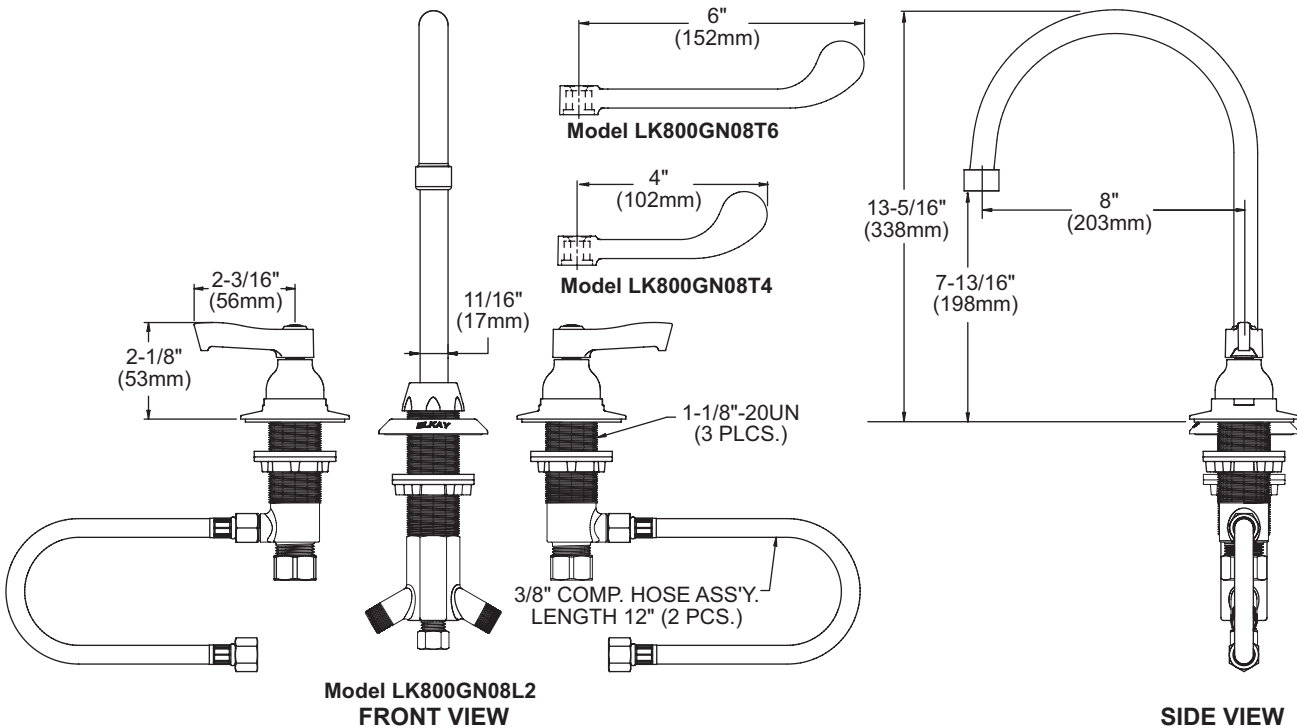

FEATURES

Model LK800GN08L2

- Three hole dual handle under counter mount faucet
- Quarter turn ceramic disc cartridge
- Solid brass construction
- Chrome finish
- Includes spout swing restriction pin

Model LK800GN08T4

- Same as LK800GN08L2 except with 4" wrist blades handles

Model LK800GN08T6

- Same as LK800GN08L2 except with 6" wrist blades handles

COMPLIES WITH:

- ASME/ANSI A112.18.1
- CSA B125-01
- NSF/ANSI 61
- ADA
- UPC/CUPC
- IAPMO Listed

Concealed Deck Mount 8" Center Commercial Faucet Models LK800GN08L2, LK800GN08T4, LK800GN08T6

Job Name:	Item #:
Notes:	
Architect/Engineer Approval:	Date:

SEE OTHER SIDE FOR REPLACEMENT PARTS