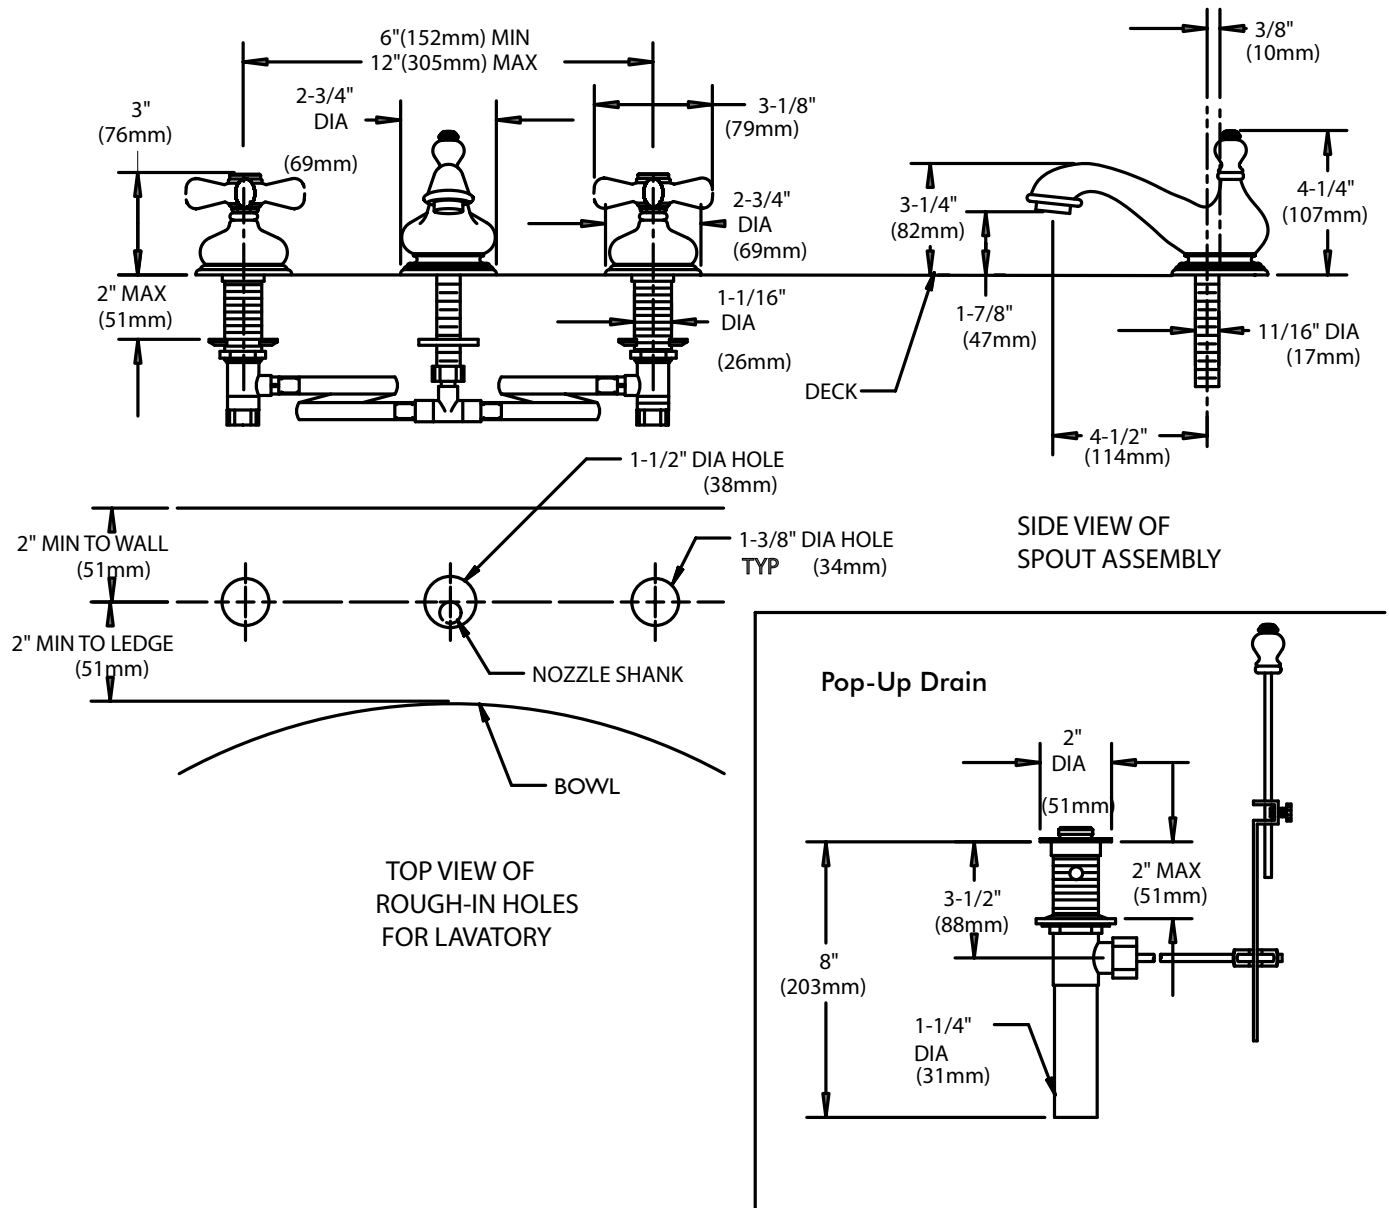

## ROUGH-INS

**SB-31589**

NOTE: All dimensions are in inches (millimeters) unless otherwise specified and are subject to change without notice. Lavatory inlets are sized for either coupling or sweat connections. Unless otherwise specified, all inlets are 1/2" NPSM.