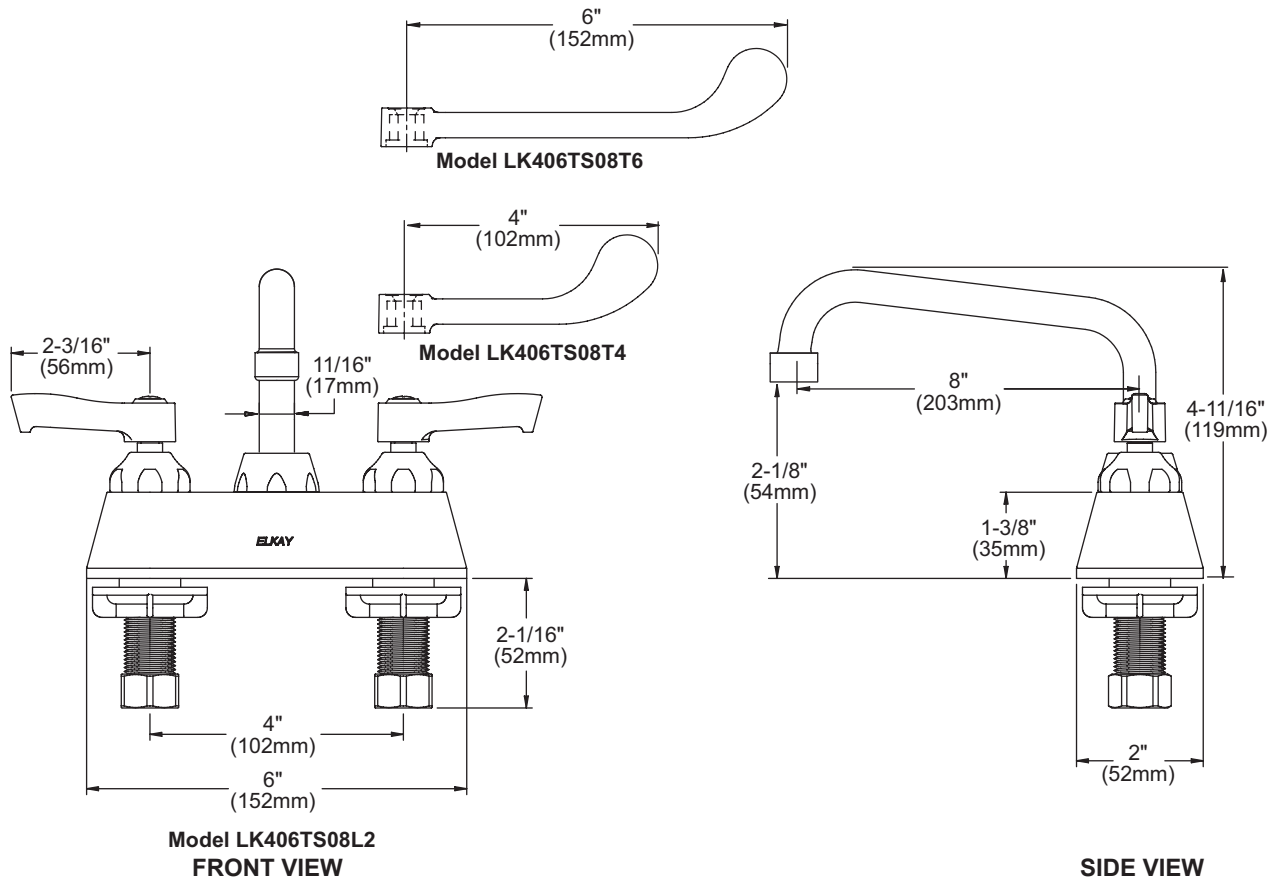

FEATURES

Model LK406TS08L2

- Two hole dual handle top mount faucet
- Quarter turn ceramic disc cartridge
- Solid brass construction
- Chrome finish
- Includes spout swing restriction pin

Model LK406TS08T4

- Same as LK406TS08L2 except with 4" wrist blades handles

Model LK406TS08T6

- Same as LK406TS08L2 except with 6" wrist blades handles

COMPLIES WITH:

- ASME/ANSI A112.18.1
- CSA B125-01
- NSF/ANSI 61
- ADA
- UPC/CUPC
- IAPMO Listed

Deck Mount 4" Center Commercial Faucet Models LK406TS08L2, LK406TS08T4, LK406TS08T6

Job Name:	Item #:
Notes:	
Architect/Engineer Approval:	Date:

SEE OTHER SIDE FOR REPLACEMENT PARTS