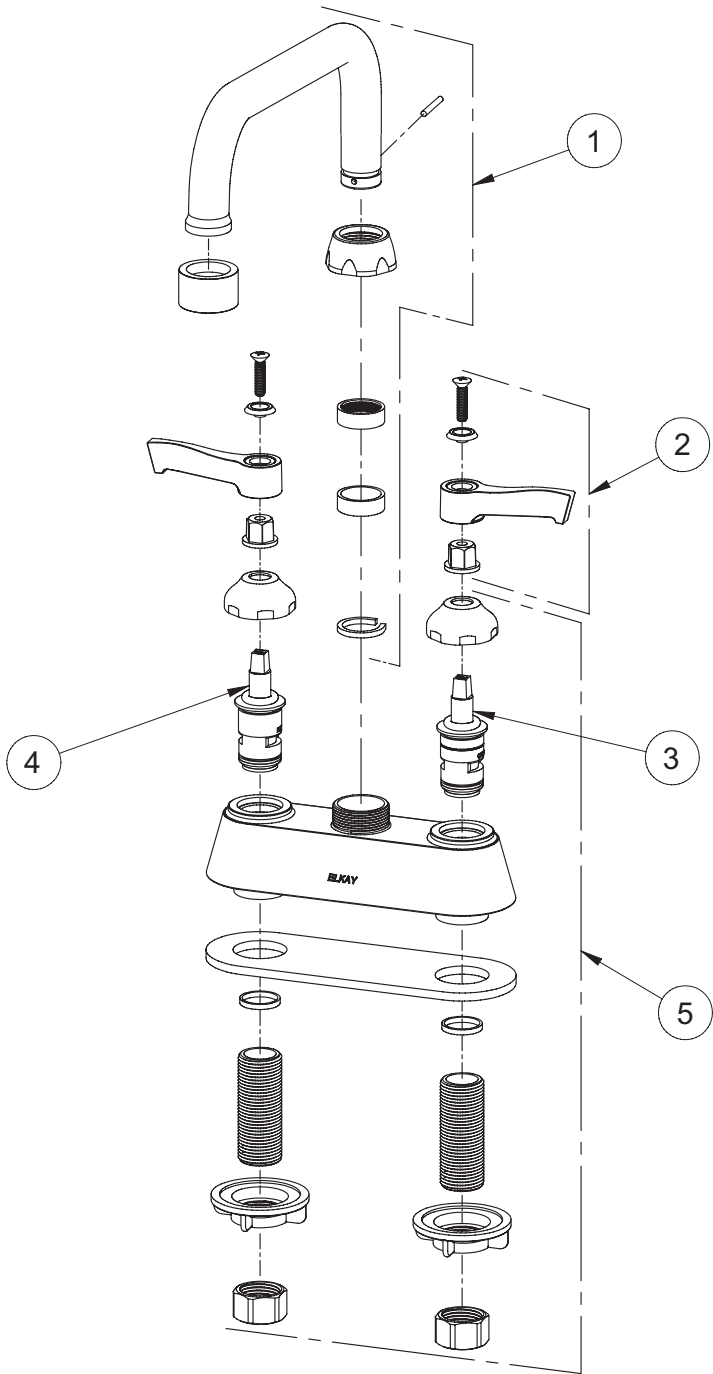

### Model LK406TS08L2

- Two hole dual handle top mount faucet
- Quarter turn ceramic disc cartridge
- Solid brass construction
- Chrome finish
- Includes spout swing restriction pin

## Deck Mount 4" Center Commercial Faucet Models LK406TS08L2, LK406TS08T4, LK406TS08T6

Job Name:	Item #:
Notes:	
Architect/Engineer Approval:	Date:

SEE OTHER SIDE FOR REPLACEMENT PARTS

# REPLACEMENT PARTS

Deck Mount 4" Center Commercial Faucet  
Models LK406TS08L2, LK406TS08T4, LK406TS08T6

ITEM	IND. PART	DESCRIPTION
1	A55393	Spout
2	45918C	Handle
3	45923C	Right Cold Cartridge
4	45924C	Left Hot Cartridge
5	45917C	Body