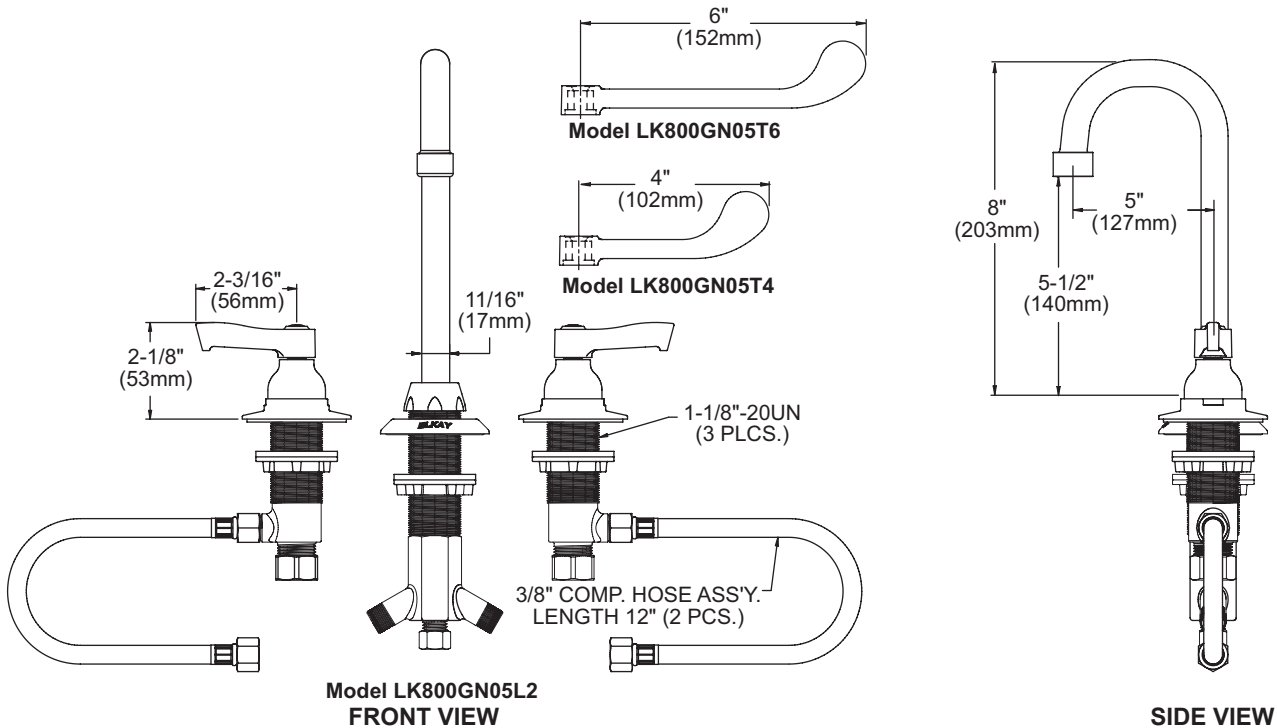

FEATURES

Model LK800GN05L2

- Three hole dual handle under counter mount faucet
- Quarter turn ceramic disc cartridge
- Solid brass construction
- Chrome finish
- Includes spout swing restriction pin

Model LK800GN05T4

- Same as LK800GN05L2 except with 4" wrist blades handles

Model LK800GN05T6

- Same as LK800GN05L2 except with 6" wrist blades handles

COMPLIES WITH:

- ASME/ANSI A112.18.1
- CSA B125-01
- NSF/ANSI 61
- ADA
- UPC/CUPC
- IAPMO Listed

Concealed Deck Mount 8" Center Commercial Faucet Models LK800GN05L2, LK800GN05T4, LK800GN05T6

Job Name:	Item #:
Notes:	
Architect/Engineer Approval:	Date:

SEE OTHER SIDE FOR REPLACEMENT PARTS