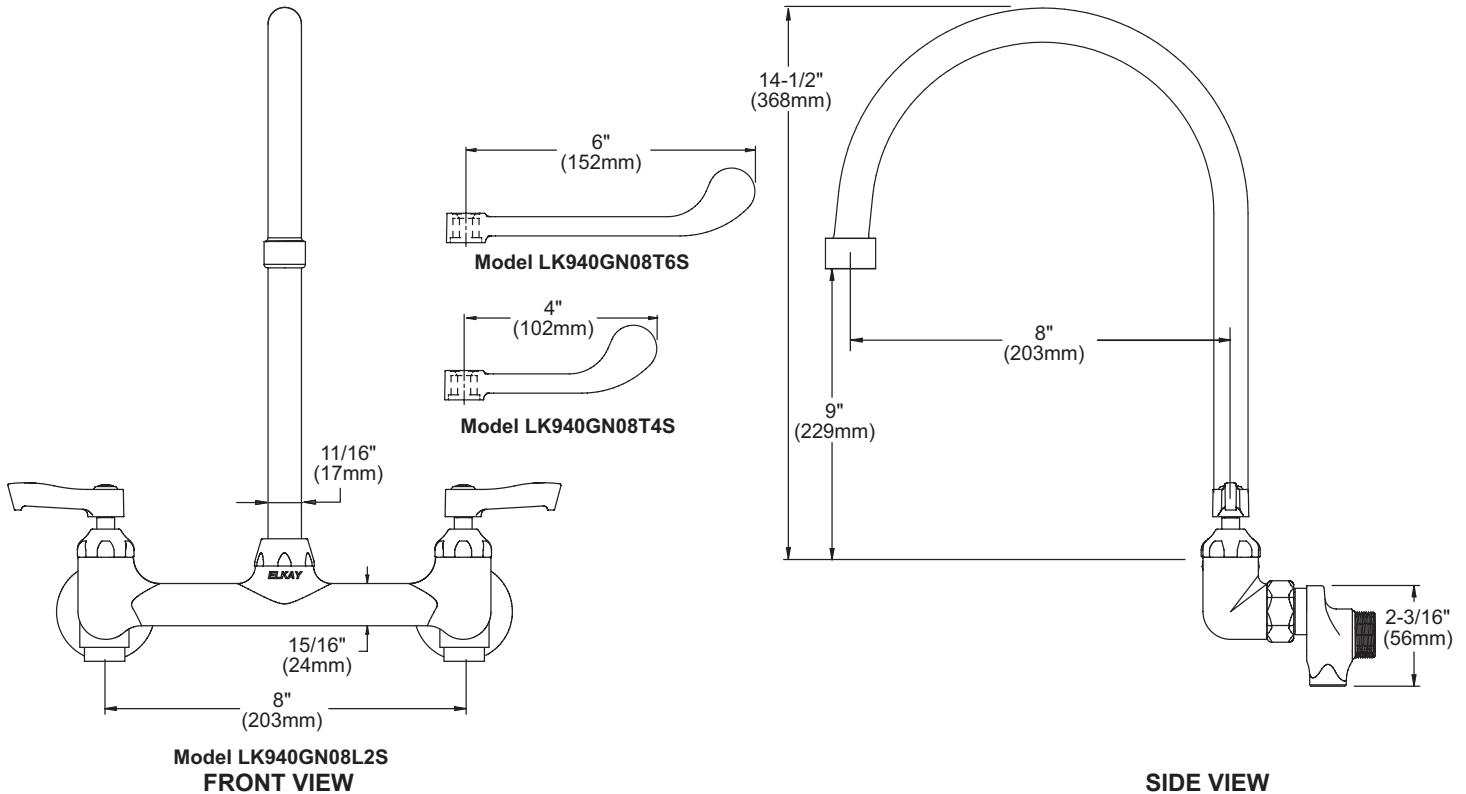

FEATURES

Model LK940GN08L2S

- Two hole dual handle wall mount faucet
- Quarter turn ceramic disc cartridge
- 1/2" adjustable inlets with integral stops
- Solid brass construction
- Chrome finish
- Includes spout swing restriction pin

Model LK940GN08T4S

- Same as LK940GN08L2S except with 4" wrist blades handles

Model LK940GN08T6S

- Same as LK940GN08L2S except with 6" wrist blades handles

COMPLIES WITH:

- ASME/ANSI A112.18.1
- CSA B125-01
- NSF/ANSI 61
- ADA
- UPC/CUPC
- IAPMO Listed

Wall Mount 8" Center Commercial Faucet Models LK940GN08L2S, LK940GN08T4S, LK940GN08T6S

Job Name:	Item #:
Notes:	
Architect/Engineer Approval:	Date:

SEE OTHER SIDE FOR REPLACEMENT PARTS