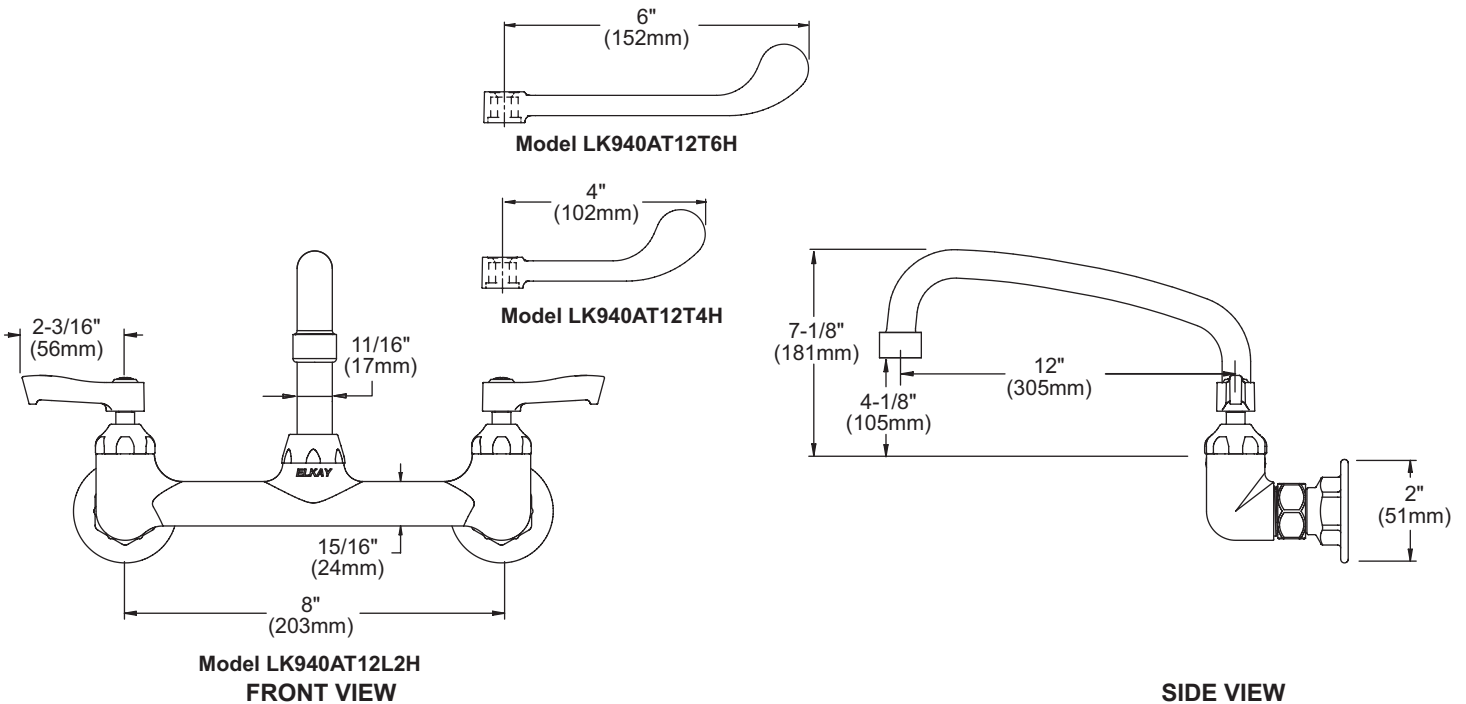

FEATURES

Model LK940AT12L2H

- Two hole dual handle wall mount faucet
- Quarter turn ceramic disc cartridge
- 1/2" adjustable inlets
- Solid brass construction
- Chrome finish
- Includes spout swing restriction pin

Model LK940AT12T4H

- Same as LK940AT12L2H except with 4" wrist blades handles

Model LK940AT12T6H

- Same as LK940AT12L2H except with 6" wrist blades handles

COMPLIES WITH:

- ASME/ANSI A112.18.1
- CSA B125-01
- NSF/ANSI 61
- ADA
- UPC/CUPC
- IAPMO Listed

Wall Mount 8" Center Commercial Faucet Models LK940AT12L2H, LK940AT12T4H, LK940AT12T6H

Job Name:	Item #:
Notes:	
Architect/Engineer Approval:	Date:

SEE OTHER SIDE FOR REPLACEMENT PARTS