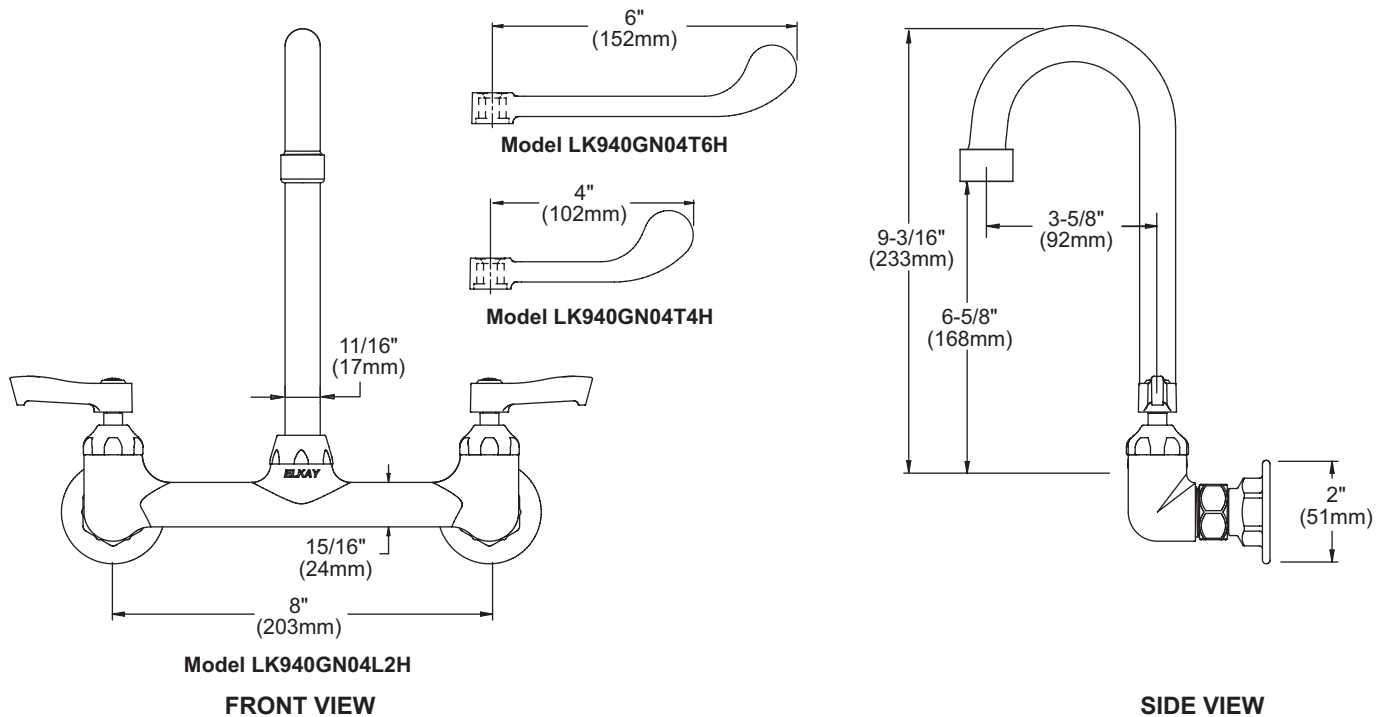

FEATURES

Model LK940GN04L2H

- Two hole dual handle wall mount faucet
- Quarter turn ceramic disc cartridge
- 1/2" adjustable inlets
- Solid brass construction
- Chrome finish
- Includes spout swing restriction pin

Model LK940GN04T4H

- Same as LK940GN04L2H except with 4" wrist blades handles

Model LK940GN04T6H

- Same as LK940GN04L2H except with 6" wrist blades handles

COMPLIES WITH:

- ASME/ANSI A112.18.1
- CSA B125-01
- NSF/ANSI 61
- ADA
- UPC/CUPC
- IAPMO Listed

Wall Mount 8" Center Commercial Faucet Models LK940GN04L2H, LK940GN04T4H, LK940GN04T6H

Job Name:	Item #:
Notes:	
Architect/Engineer Approval:	Date:

SEE OTHER SIDE FOR REPLACEMENT PARTS