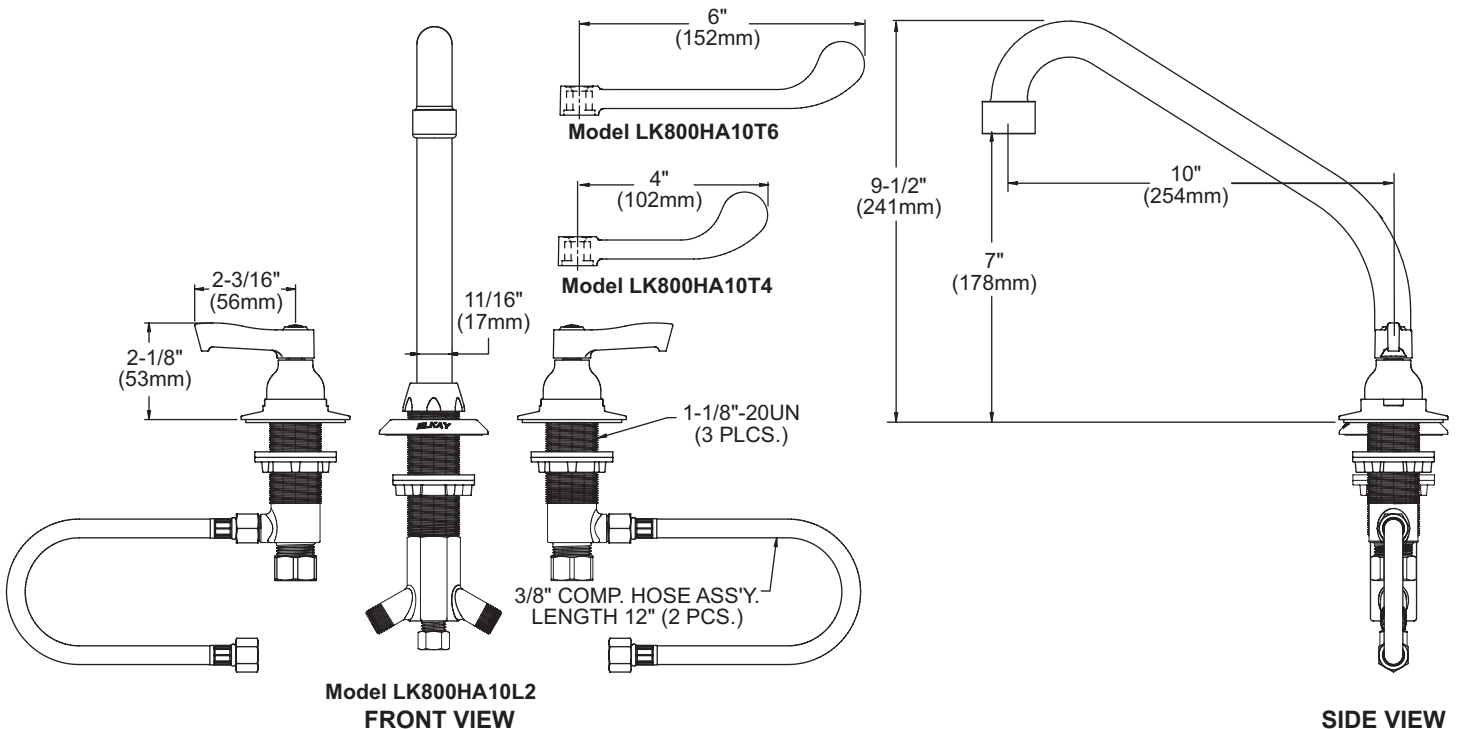

Concealed Deck 8" Center Commercial Faucet Models LK800HA10L2, LK800HA10T4, LK800HA10T6

FEATURES

Model LK800HA10L2

- Three hole dual handle under counter mount faucet
- Quarter turn ceramic disc cartridge
- Solid brass construction
- Chrome finish
- Includes spout swing restriction pin

Model LK800HA10T4

- Same as LK800HA10L2 except with 4" wrist blades handles

Model LK800HA10T6

- Same as LK800HA10L2 except with 6" wrist blades handles

COMPLIES WITH:

- ASME/ANSI A112.18.1
- CSA B125-01
- NSF/ANSI 61
- ADA
- UPC/CUPC
- IAPMO Listed