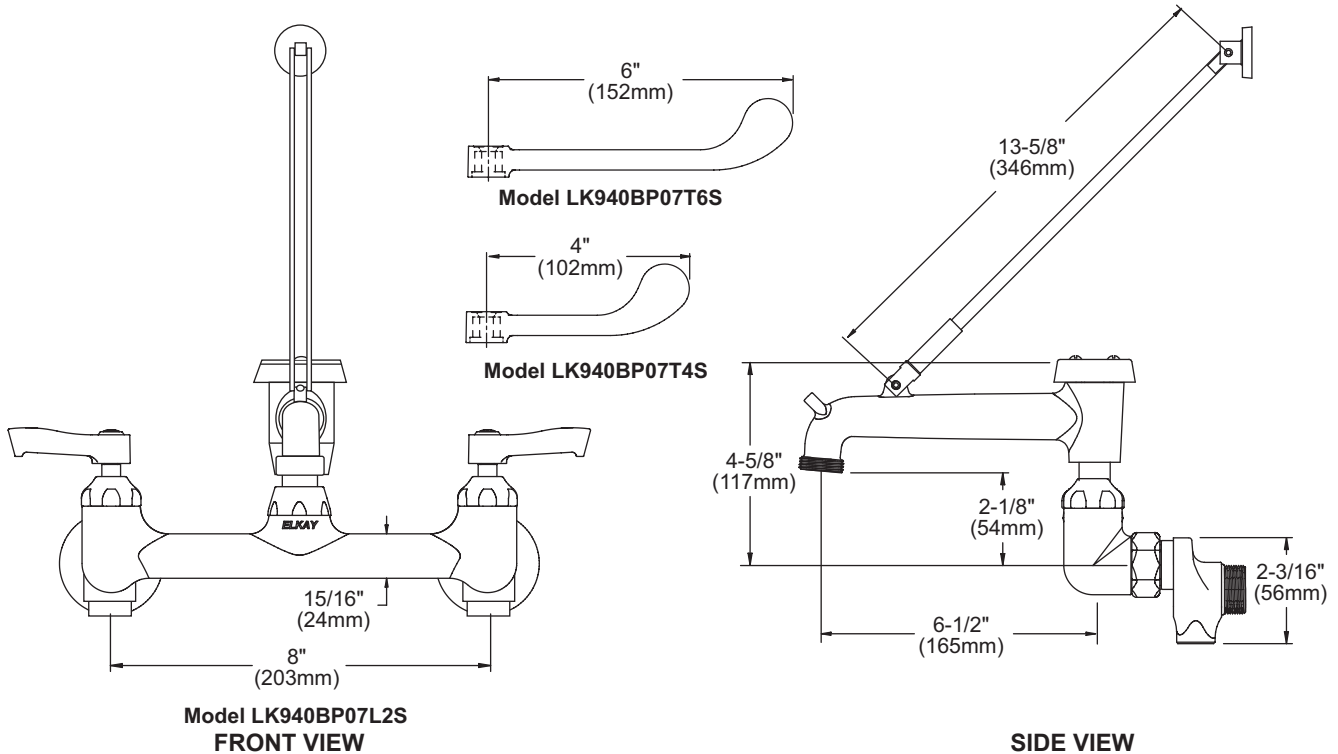

FEATURES

Model LK940BP07L2S

- Two hole dual handle wall mount faucet
- Quarter turn ceramic disc cartridge
- 1/2" adjustable inlets
- Solid brass construction
- Chrome finish
- Includes spout swing restriction pin

Model LK940BP07T4S

- Same as LK940BP07L2S except with 4" wrist blades handles

Model LK940BP07T6S

- Same as LK940BP07L2S except with 6" wrist blades handles

COMPLIES WITH:

- ASME/ANSI A112.18.1
- CSA B125-01
- NSF/ANSI 61
- ADA
- UPC/CUPC
- IAPMO Listed

Wall Mount 8" Center Commercial Faucet Models LK940BP07L2S, LK940BP07T4S, LK940BP07T6S

Job Name:	Item #:
Notes:	
Architect/Engineer Approval:	Date:

SEE OTHER SIDE FOR REPLACEMENT PARTS