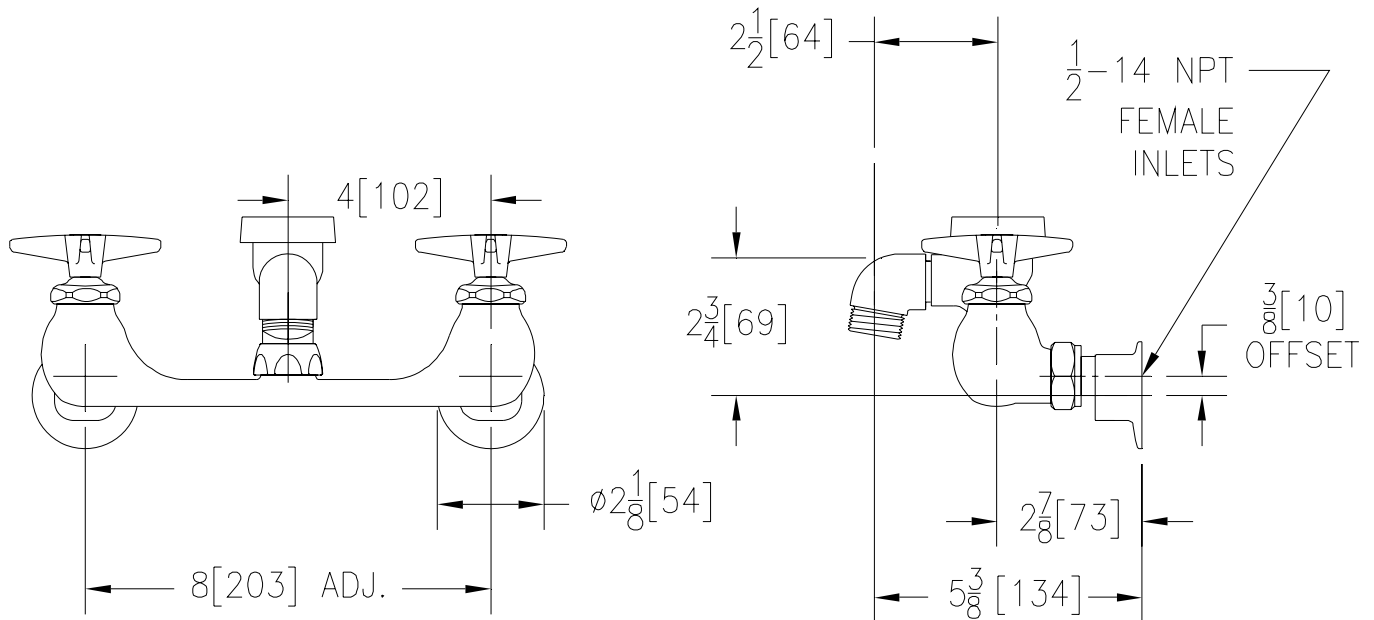

SINK FAUCET Z842L2

TAG _____

Engineering Specifications: Zurn AquaSpec® Z842L2

Chrome-plated cast brass 8" [203mm] service sink faucet with quarter turn ceramic disc cartridges, 3/8" [10mm] short swivel inlets providing adjustable centers from 7-1/4" [184mm] to 8-3/4" [222mm] and a 2-1/2" [64mm] vacuum breaker spout with integral 3/4" hose-threaded outlet. Unit is furnished with vandal-resistant color-coded metal four arm handles.

Note: All dimensions are for reference only. Do not use for pre-plumbing

OPTIONAL ACCESSORIES

Suffix	Description
___-HCT	Hot/Cold Text Indexes
___-LSI	2-1/2" [64mm] Long Swivel Inlets with Integral Stops
___-RC	Rough Chrome Plated
___-WHK	Wall Hook
___-5H	5' [152cm] Vinyl Hose