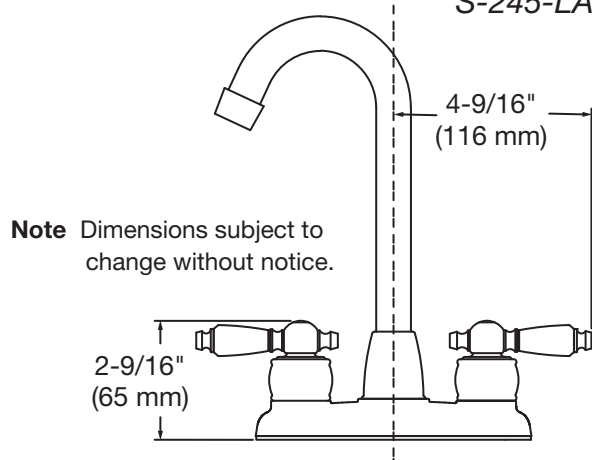

Location:

SYMMONS® Symmetrix®

Two handle Bar Sink Faucet, S-245 Series Specification Submittal

S-245 with standard handles 

Feature Highlights

- Bar sink faucet, blade handles with red-blue indicators for hot-cold
- Quarter turn ceramic control components
- Standard spout size 3-1/2" x 9-1/8", configure as swivel or rigid
- 1/2 inch IPS shanks, 4 inch centers, metal construction

Additional Options

Append appropriate -suffix to model number.

- VP Vandal resistant aerator
- G Grid strainer drain assembly
-  -0.5 0.5 gpm (1.9 L/min) flow restrictor
-  -1.0 1.0 gpm (3.8 L/min) flow restrictor
-  -1.5 1.5 gpm (5.7 L/min) flow restrictor
- NA Non-aerated laminar flow outlet spray
- 5 Spout size 5-1/2" x 12-3/8", configure as swivel or rigid. *Only available in standard chrome finish*

Dimensions Symmetrix® Bar Sink Faucet, S-245 and S-245-5

Dimensions Bar Sink Faucet, S-245-LAM S-245-LAM

Dimensions Bar Sink Faucet, S-245-LWG