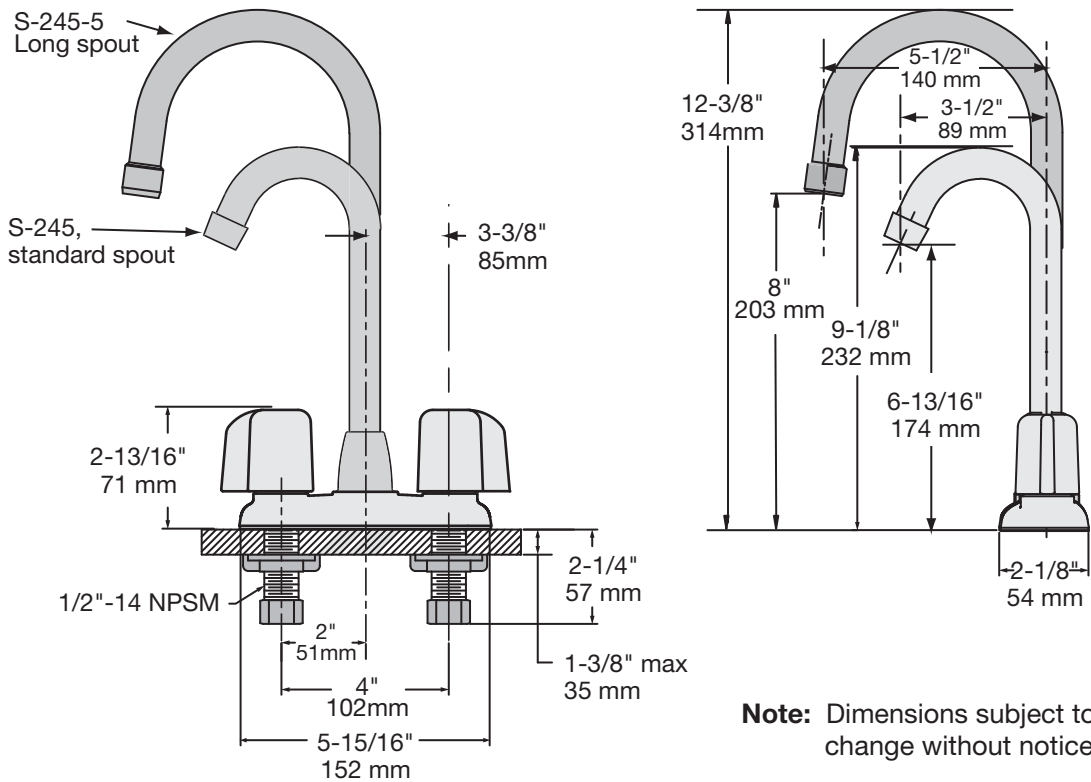

Location:

SYMMONS® Symmetrix®

Two handle Bar Sink Faucet, S-245 Series Specification Submittal

S-245 with standard handles 

Feature Highlights

- Bar sink faucet, blade handles with red-blue indicators for hot-cold
- Quarter turn ceramic control components
- Standard spout size 3-1/2" x 9-1/8", configure as swivel or rigid
- 1/2 inch IPS shanks, 4 inch centers, metal construction

Additional Options

Append appropriate -suffix to model number.

- VP Vandal resistant aerator
- G Grid strainer drain assembly
-  -0.5 0.5 gpm (1.9 L/min) flow restrictor
-  -1.0 1.0 gpm (3.8 L/min) flow restrictor
-  -1.5 1.5 gpm (5.7 L/min) flow restrictor
- NA Non-aerated laminar flow outlet spray
- 5 Spout size 5-1/2" x 12-3/8", configure as swivel or rigid. *Only available in standard chrome finish*

Dimensions Symmetrix® Bar Sink Faucet, S-245 and S-245-5

Dimensions Bar Sink Faucet, S-245-LAM S-245-LAM

Dimensions Bar Sink Faucet, S-245-LWG