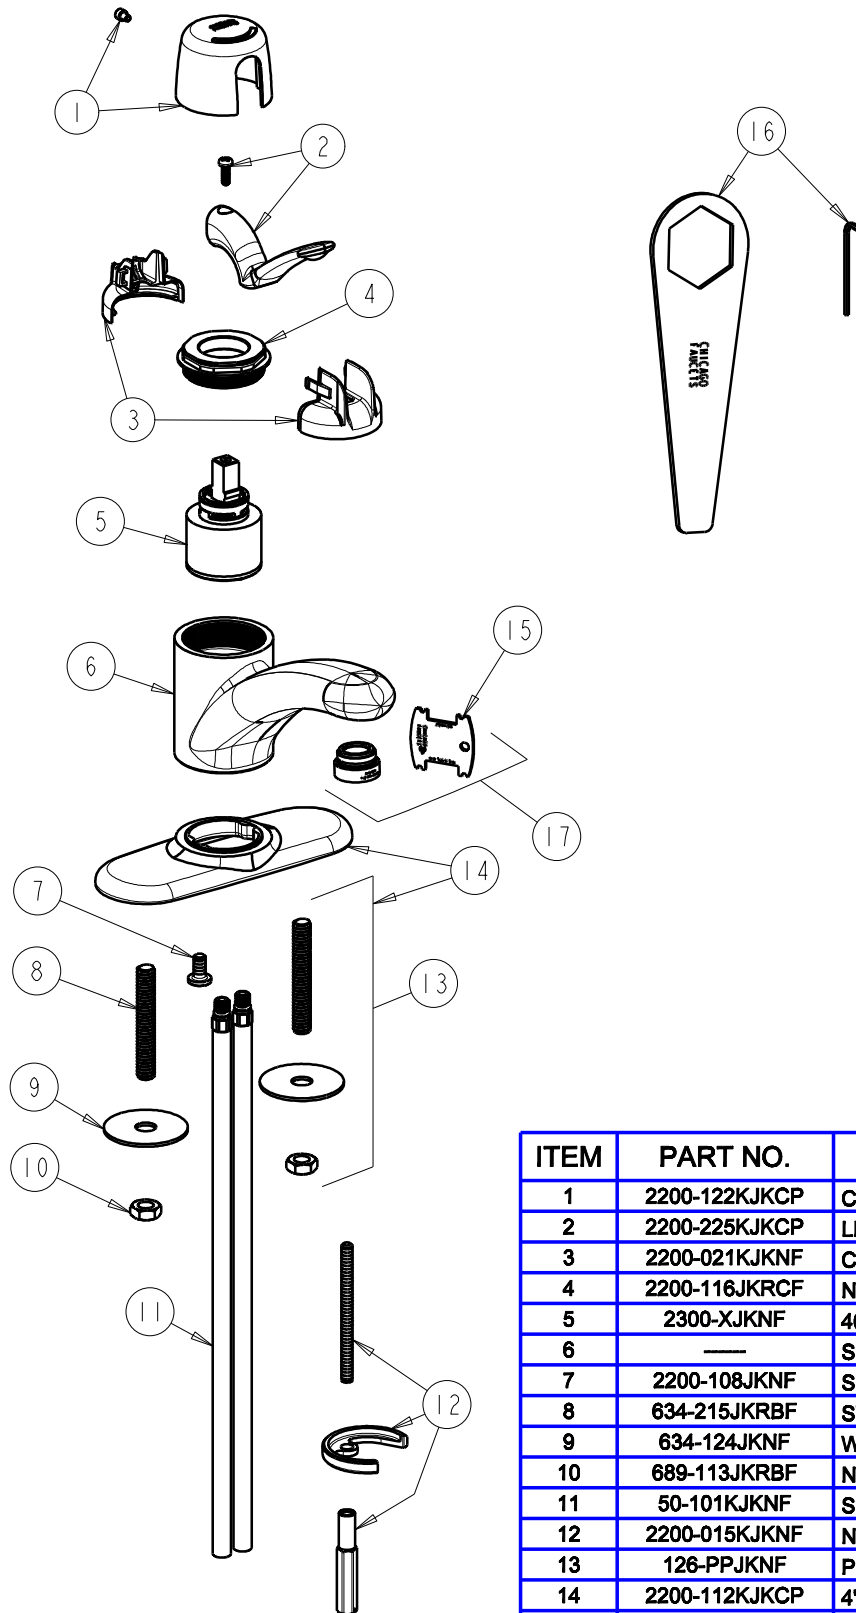

BY: SID DATE: 06-08-10
CHK:  REV:

FITTING NO.

2200-4E2805ABCP

SUBMITTED MODEL NO.

ITEM NO.

| ITEM | PART NO. | DESCRIPTION |
|------|---------------|---------------------------------|
| 1 | 2200-122KJKCP | CAP AND SCREW ASSEMBLY |
| 2 | 2200-225KJKCP | LEVER HANDLE |
| 3 | 2200-021KJKNF | CARTRIDGE SPIN CAP ASSEMBLY |
| 4 | 2200-116JKRCF | NUT, HOLDDOWN |
| 5 | 2300-XJKNF | 40 mm SINGLE LEVER CARTRIDGE |
| 6 | — | SPOUT |
| 7 | 2200-108JKNF | SCREW, 1/4-20 UNC X 1/2 PHMS, 1 |
| 8 | 634-215JKRBF | STUD, 3/8-24 UNF X 2.5 |
| 9 | 634-124JKNF | WASHER, STEEL 1.75 X .43 X .06 |
| 10 | 689-113JKRBF | NUT, 3/8-24 UNF X .56 X .22 |
| 11 | 50-101KJKNF | SUPPLY TUBE ASSEMBLY |
| 12 | 2200-015KJKNF | NUT, MOUNTING |
| 13 | 126-PPJKNF | PRE-PACK, MOUNTING HARDWARE |
| 14 | 2200-112KJKCP | 4" COVER PLATE W/STUD MOUNT |
| 15 | 3-024JKRCF | KEY, VP |
| 16 | 2200-002KJKNF | WRENCH & HEX KEY |
| 17 | E2805JKCP | VP ECONOFLO SPRAY OUTLET w/KEY |