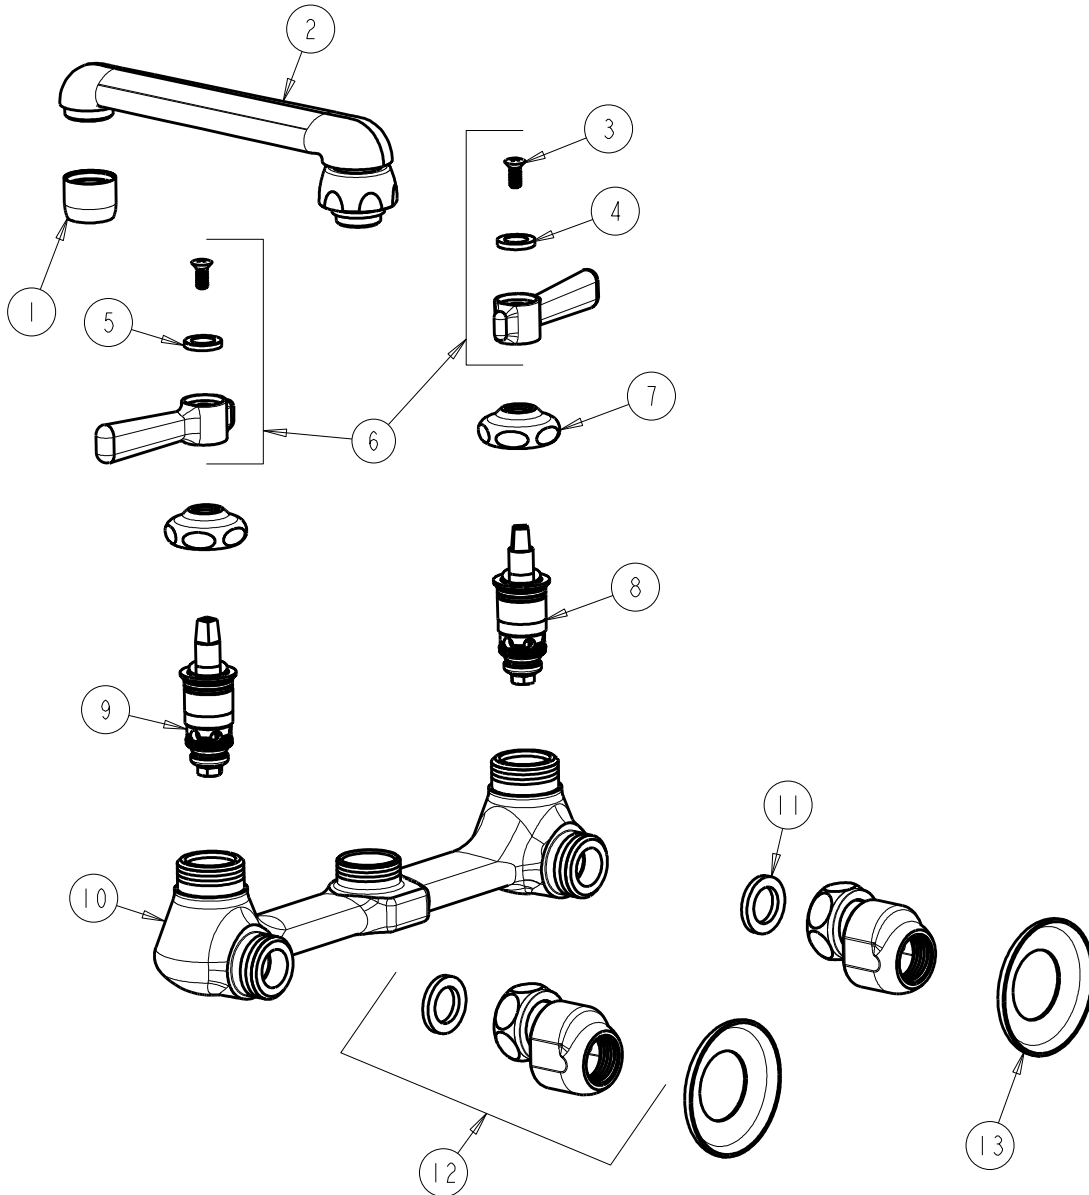

CHICAGO FAUCETS
a Geberit company

2100 South Clearwater Drive
Des Plaines, IL 60018
Phone: 847-803-5000
Fax: 847-803-5454
www.chicagofaucets.com

REPAIR PARTS

FITTING NO.

540-LDE35ABCP

SUBMITTED MODEL NO.

ITEM NO.

FOR TECHNICAL ASSISTANCE
1-800-TEC-TRUE (1-800-832-8783)

BY: JAR DATE: 10-03-11

CHK: *[Signature]* REV:

ITEM	PART NO.	DESCRIPTION	ITEM	PART NO.	DESCRIPTION
1	E35JKCP	SOFTFLO AERATOR 1.5 GPM	8	1-100XTJKABNF	QUATURN UNIT (LH)
2	S6LESSE3JKCP	SPOUT	9	1-099XTJKABNF	QUATURN CARTRIDGE (RH)
3	420-010JKRCF	SCREW, 10-32 UNC PH 1/2	10	---	VALVE BODY (NOT SOLD SEPARATELY)
4	633-023JKNF	INDEX BUTTON (RED)	11	1-011JKNF	WASHER, .97 X .62 X .12
5	633-123JKNF	INDEX BUTTON (BLUE)	12	GJKABCP	ARM ASSEMBLY WITH WASHER
6	369-PRJKCP	LEVER HANDLE ASSEMBLY (PAIR)	13	1-055JKCP	FLANGE
7	1-214JKCP	CAP			