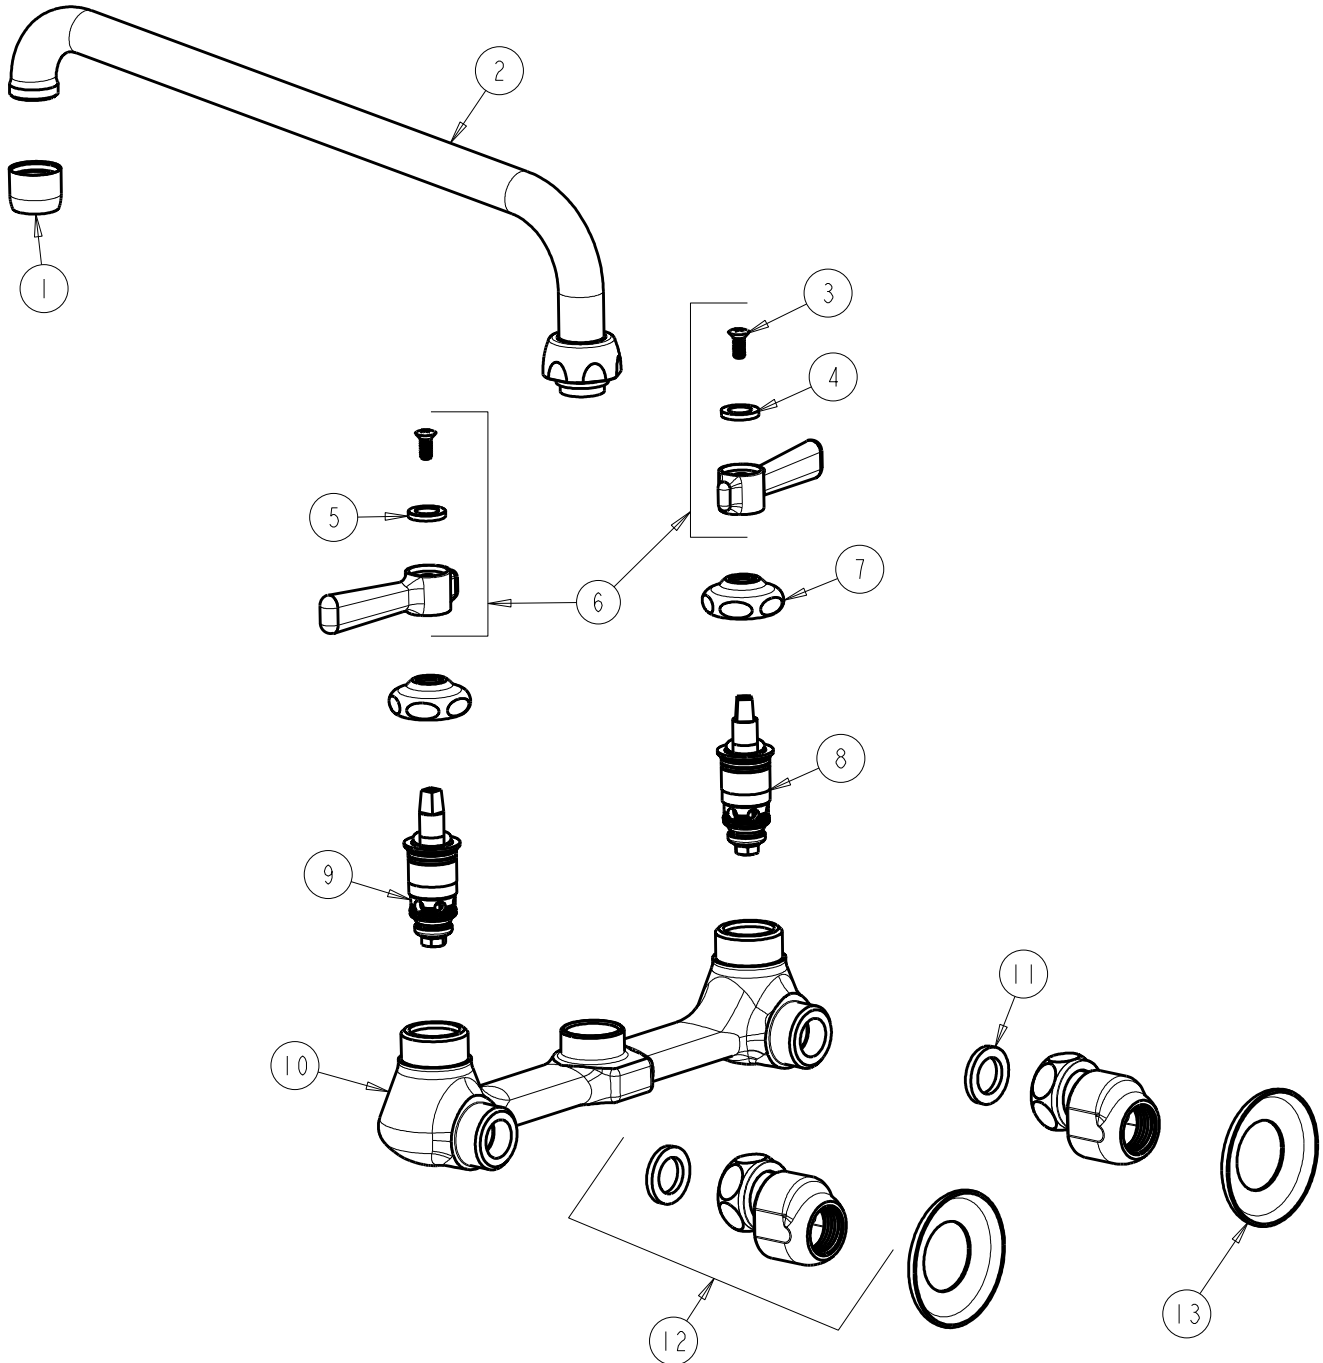

CHICAGO FAUCETS
a Geberit company

2100 South Clearwater Drive
Des Plaines, IL 60018
Phone: 847-803-5000
Fax: 847-803-5454
www.chicagofaucets.com

REPAIR PARTS

FITTING NO.

540-LDL12ABCP

SUBMITTED MODEL NO.

ITEM NO.

FOR TECHNICAL ASSISTANCE
1-800-TEC-TRUE (1-800-832-8783)

BY: JAR DATE: 10-03-11

CHK: *[Signature]* REV:

ITEM	PART NO.	DESCRIPTION	ITEM	PART NO.	DESCRIPTION
1	E3JKCP	SOFTFLO AERATOR	8	1-100XTJKABNF	QUATURN UNIT (LH)
2	L12LESSE3JKCP	SPOUT	9	1-099XTJKABNF	QUATURN CARTRIDGE (RH)
3	420-010JKRCF	SCREW, 10-32 UNC PH 1/2	10	---	VALVE BODY (NOT SOLD SEPARATELY)
4	633-023JKNF	INDEX BUTTON (RED)	11	1-011JKNF	WASHER, .97 X .62 X .12
5	633-123JKNF	INDEX BUTTON (BLUE)	12	GJKABCP	ARM ASSEMBLY WITH WASHER
6	369-PRJKCP	LEVER HANDLE ASSEMBLY (PAIR)	13	1-055JKCP	FLANGE
7	1-214JKCP	CAP			