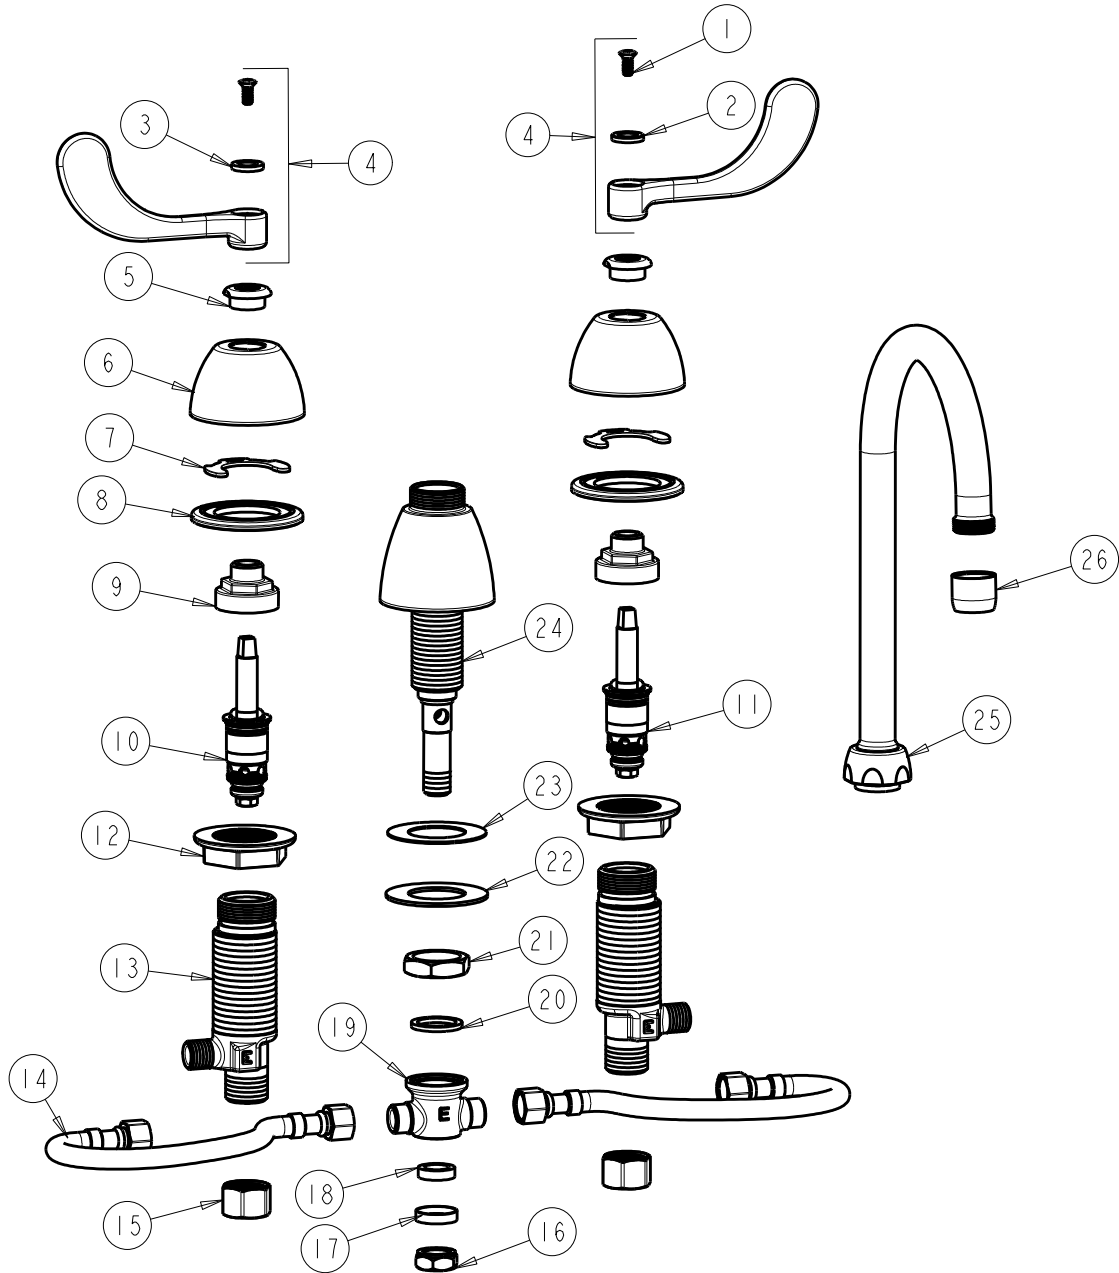

CHICAGO FAUCETS
a Geberit company

2100 South Clearwater Drive
Des Plaines, IL 60018
Phone: 847-803-5000
Fax: 847-803-5454
www.chicagofaucets.com

REPAIR PARTS

FITTING NO.

786-HZGN2AE3-317ABCP

SUBMITTED MODEL NO.

BY: SID DATE: 07-06-11

CHK: REV:

ITEM NO.

FOR TECHNICAL ASSISTANCE
1-800-TEC-TRUE (1-800-832-8783)

| ITEM | PART NO. | DESCRIPTION | ITEM | PART NO. | DESCRIPTION |
|------|----------------|------------------------------|------|--------------|-------------------------------|
| 1 | 420-010JKRCF | SCREW, 10-32 UNC PH 1/2 | 14 | 250-001KJKNF | HOSE, 3/8 X 3/8 |
| 2 | 633-123JKNF | INDEX BUTTON (BLUE) | 15 | 49-005JKRBF | COUPLING NUT |
| 3 | 633-023JKNF | INDEX BUTTON (RED) | 16 | 689-013JKRBF | LOCKNUT FOR LAVATORY FITTINGS |
| 4 | 317-PRJKCP | HANDLE, 4" WRISTBLADE (PAIR) | 17 | 250-087JKRBF | RETAINER |
| 5 | 422-113JKCP | ESCUTCHEON NUT | 18 | 1797-029JKNF | RUBBER WASHER |
| 6 | 250-082JKCP | ESCUTCHEON | 19 | 785-123JKRBF | TEE CONNECTION |
| 7 | 200-009JKNF | CLIP, RETAIN | 20 | 250-200JKNF | GASKET |
| 8 | 888-026JKNF | WASHER, SEALING | 21 | 250-054JKRBF | LOCKNUT |
| 9 | 274-014JKRBF | NUT, CAP | 22 | 50-014JKNF | STEEL WASHER |
| 10 | 377-XTLHJKABNF | LH QUATURN CARTRIDGE | 23 | 739-056JKNF | RUBBER WASHER |
| 11 | 377-XTRHJKABNF | RH QUATURN CARTRIDGE | 24 | 785-202JKKCP | SPOUT BASE ASSEMBLY |
| 12 | 250-004JKNF | LOCKNUT | 25 | GN2AJKCP | GN SPOUT-A TYPE END |
| 13 | 250-075JKRBF | BODY, VALVE | 26 | E3JKCP | SOFTFLO AERATOR OUTLET |