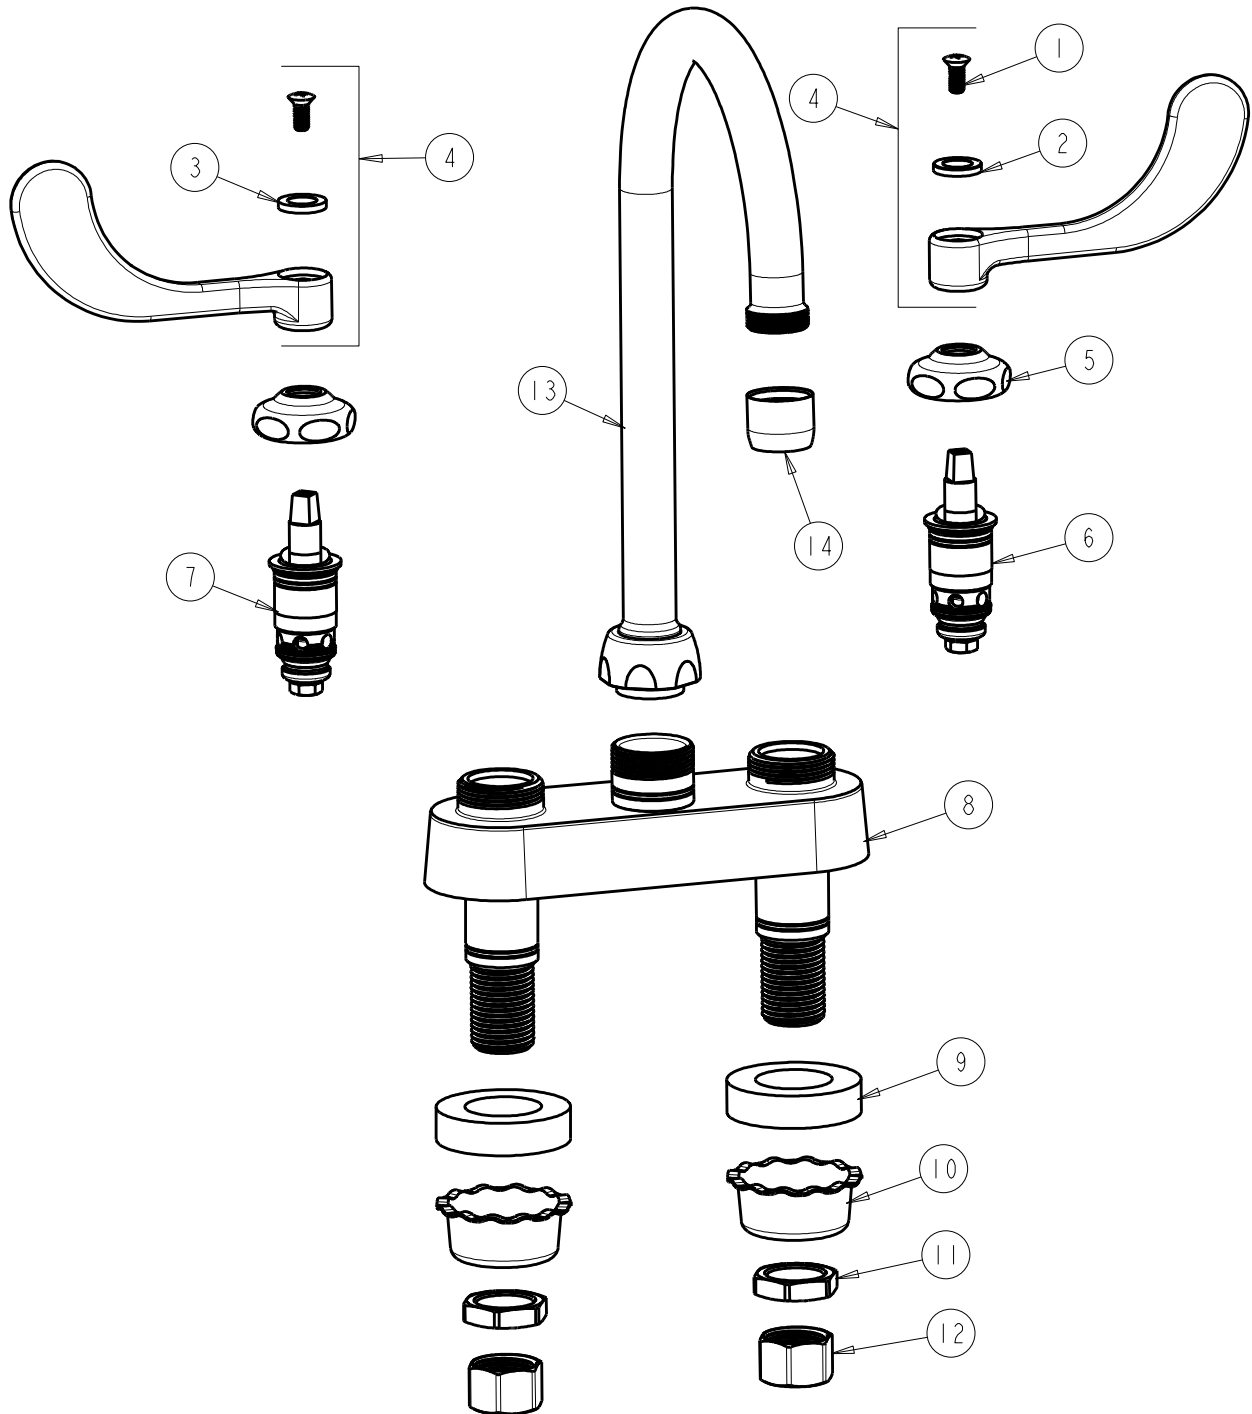

BY: SID DATE: 12-05-11

CHK: *[Signature]* REV:

FITTING NO.

895-317GN2AE35ABCP

SUBMITTED MODEL NO.

ITEM NO.

ITEM	PART NO.	DESCRIPTION	ITEM	PART NO.	DESCRIPTION
1	420-010JKRCF	SCREW, 10-32 UNC PH 1/2	8	---	VALVE BODY (NOT SOLD SEPARATELY)
2	633-123JKNF	INDEX BUTTON (BLUE)	9	555-313JKNF	WASHER
3	633-023JKNF	INDEX BUTTON (RED)	10	1797-114JKNF	BASIN COCK WASHER
4	317-PRJKCP	HANDLE, 4" WRISTBLADE (PAIR)	11	49-004JKRBF	LOCKNUT
5	1-214JKCP	CAP	12	49-005JKRBF	COUPLING NUT
6	1-099XTJKABNF	QUATURN CARTRIDGE (RH)	13	GN2AJKCP	SPOUT
7	1-100XTJKABNF	QUATURN CARTRIDGE (LH)	14	E35JKCP	SOFTFLO AERATOR 1.5 GPM