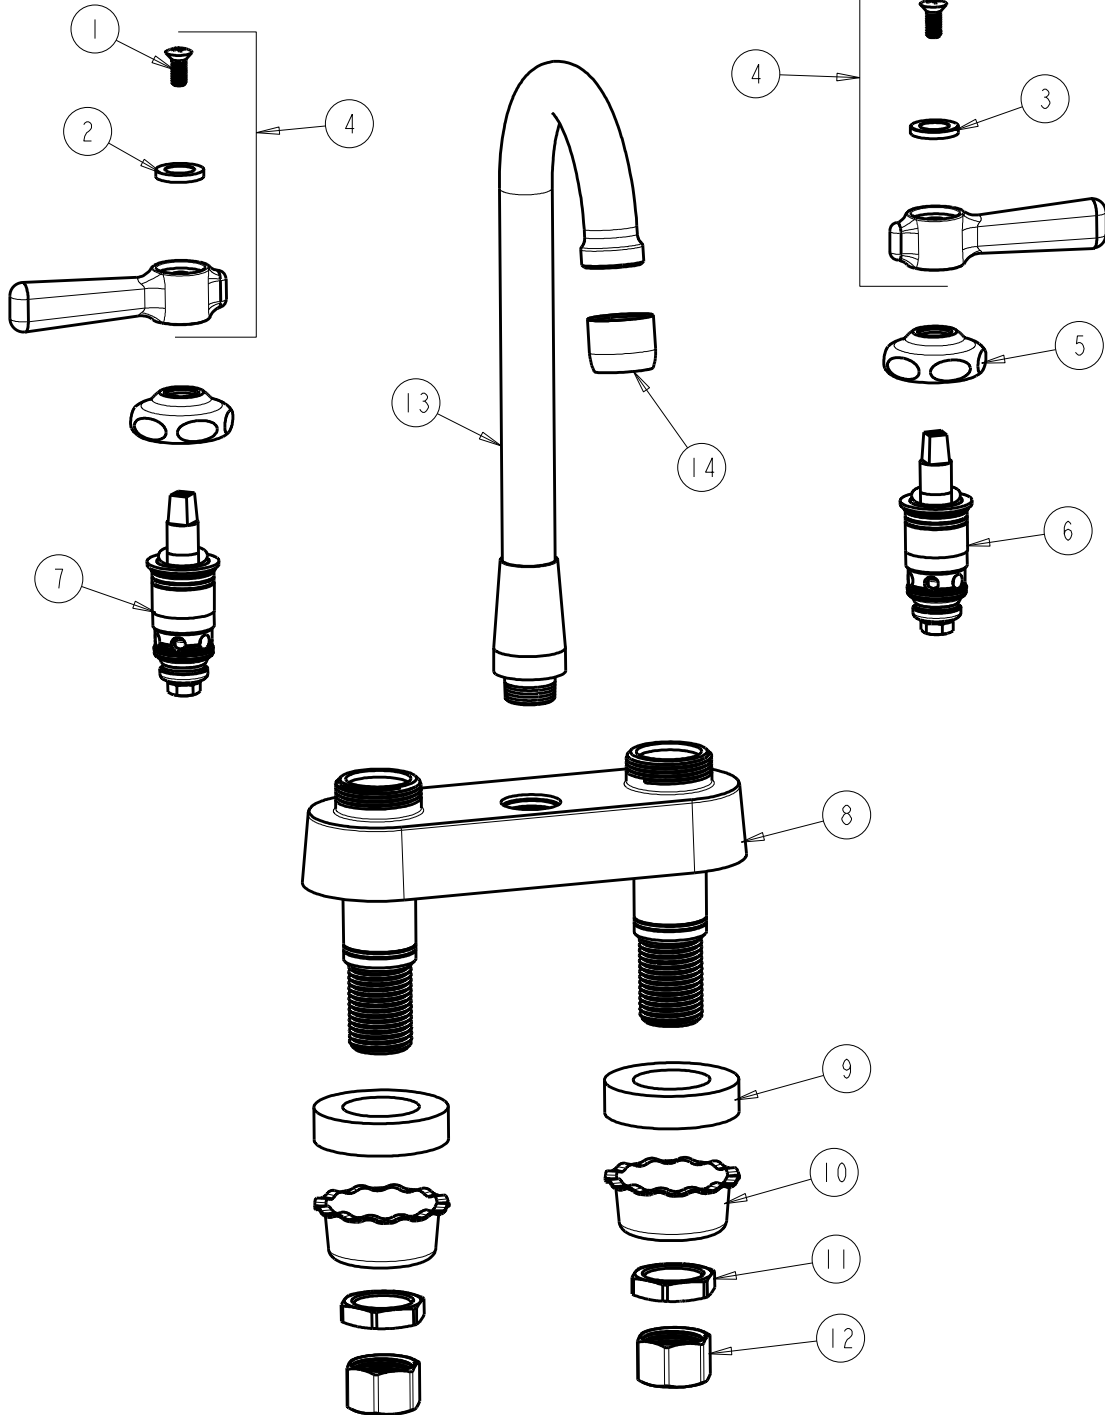

CHICAGO FAUCETS

a Geberit company

2100 South Clearwater Drive
Des Plaines, IL 60018
Phone: 847-803-5000
Fax: 847-803-5454
www.chicagofaucets.com

FOR TECHNICAL ASSISTANCE
1-800-TEC-TRUE (1-800-832-8783)

REPAIR PARTS

BY: SID DATE: 12-05-11
CHK: *[Signature]* REV:

FITTING NO.

895-RGD1E35ABCP

SUBMITTED MODEL NO.

ITEM NO.

ITEM	PART NO.	DESCRIPTION	ITEM	PART NO.	DESCRIPTION
1	420-010JKRCF	SCREW, 10-32 UNC PH 1/2	8	---	VALVE BODY (NOT SOLD SEPARATELY)
2	633-023JKNF	INDEX BUTTON (RED)	9	555-313JKNF	WASHER
3	633-123JKNF	INDEX BUTTON (BLUE)	10	1797-114JKNF	BASIN COCK WASHER
4	369-PRJKCP	LEVER HANDLE ASSEMBLY (PAIR)	11	49-004JKRBF	LOCKNUT
5	1-214JKCP	CAP	12	49-005JKRBF	COUPLING NUT
6	1-099XTJKABNF	QUATURN CARTRIDGE (RH)	13	GNRGD1JKCP	SPOUT ASSEMBLY
7	1-100XTJKABNF	QUATURN CARTRIDGE (LH)	14	E35JKCP	SOFTFLO AERATOR 1.5 GPM