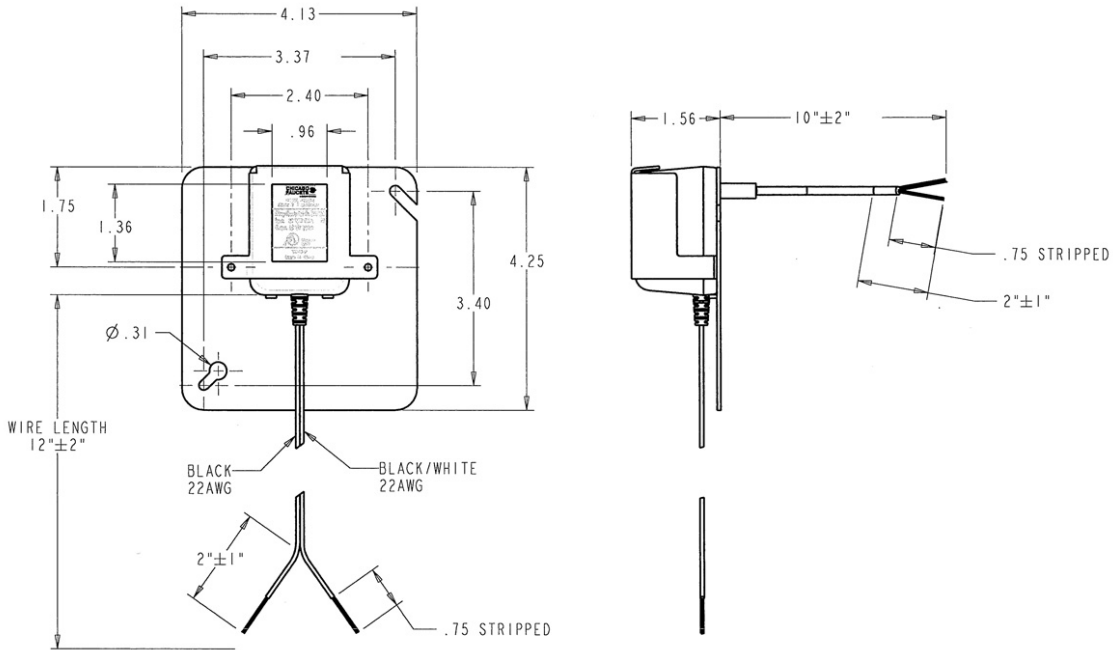

ACCESSORIES AND PARTS

240.631.00.1

Product Type

Hardwire - Multi Use

Features & Specifications

- Class 2A Transformer
- Hardwired with Standard 4" Mounting Plate
- Input Voltage 120VAC 60Hz
- Output Voltage 12VAC
- Output Current 300mA
- Short Circuit (Thermal Cutout) Protection

Date _____

2100 South Clearwater Drive
Des Plaines, IL
P: 847/803-5000
F: 847/803-5454
Technical: 800/TEC-TRUE
www.chicagofaucets.com

Architect/Engineer Specification

Chicago Faucets No. 240.631.00.1 polished chrome plated solid brass construction. Integral inlet shank(s). Class 2a transformer. Hardwired with standard 4" mounting plate. Input voltage 120vac 60hz. Output voltage 12vac. Output current 300ma. Short circuit (thermal cutout) protection. Mounting hardware included.