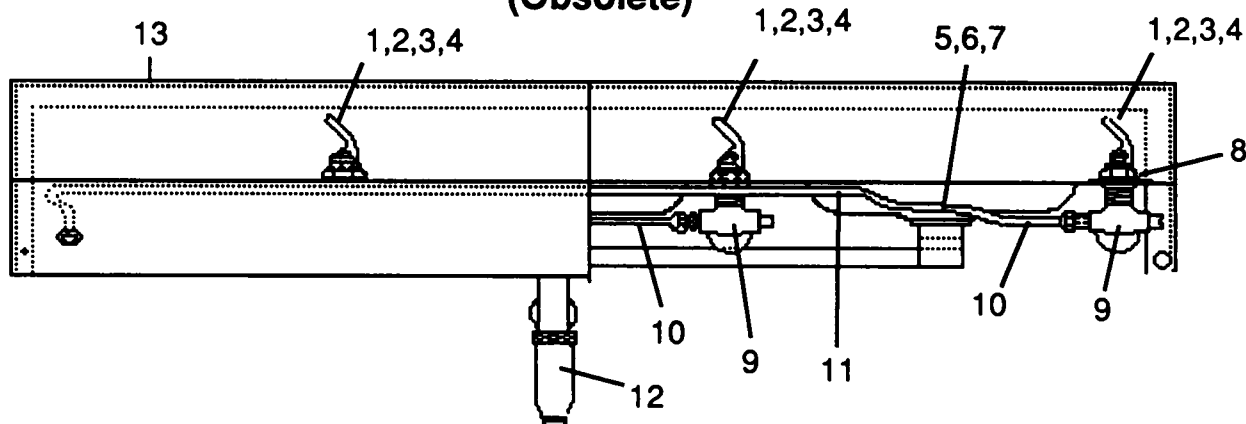

BATTERY FOUNTAINS

Model 10490

(Obsolete)

FOUNTAIN 10490 PARTS LIST

| REF NO | PART NUMBER | DESCRIPTION |
|--------|---------------------|--------------------------------|
| 1 | 16-03165-08-640 | Projector (3 each) |
| 2 | 10-03227-40-560 | Gasket (6 each) |
| 3 | 16-06092-08-550 | Projector Nipple (3 each) |
| 4 | 10-10474-42-550 | Stream Breaker (3 each) |
| 5 | 16-16373-08-640 | Drain Plug (3 each) |
| 6 | 16-02705-08-640 | Strainer Plate (3 each) |
| 7 | 10-01471-40-560 | Gasket (3 each) |
| 8 | 60-08240-51-640 | Push Button Assembly (3 each)* |
| 9 | No Longer Available | Regulator |
| 10 | No Longer Available | Waste Line Assembly |
| 11 | No Longer Available | Supply Line Assembly |
| 12 | No Longer Available | Trap |
| 13 | No Longer Available | Receptor |
| 14 | No Longer Available | Hanger Bracket |

* Look for detailed schematic of this part in Detailed Parts Section

To order parts, contact your nearest Halsey Taylor wholesaler or representative.

Continued product improvement makes specifications subject to change without notice.