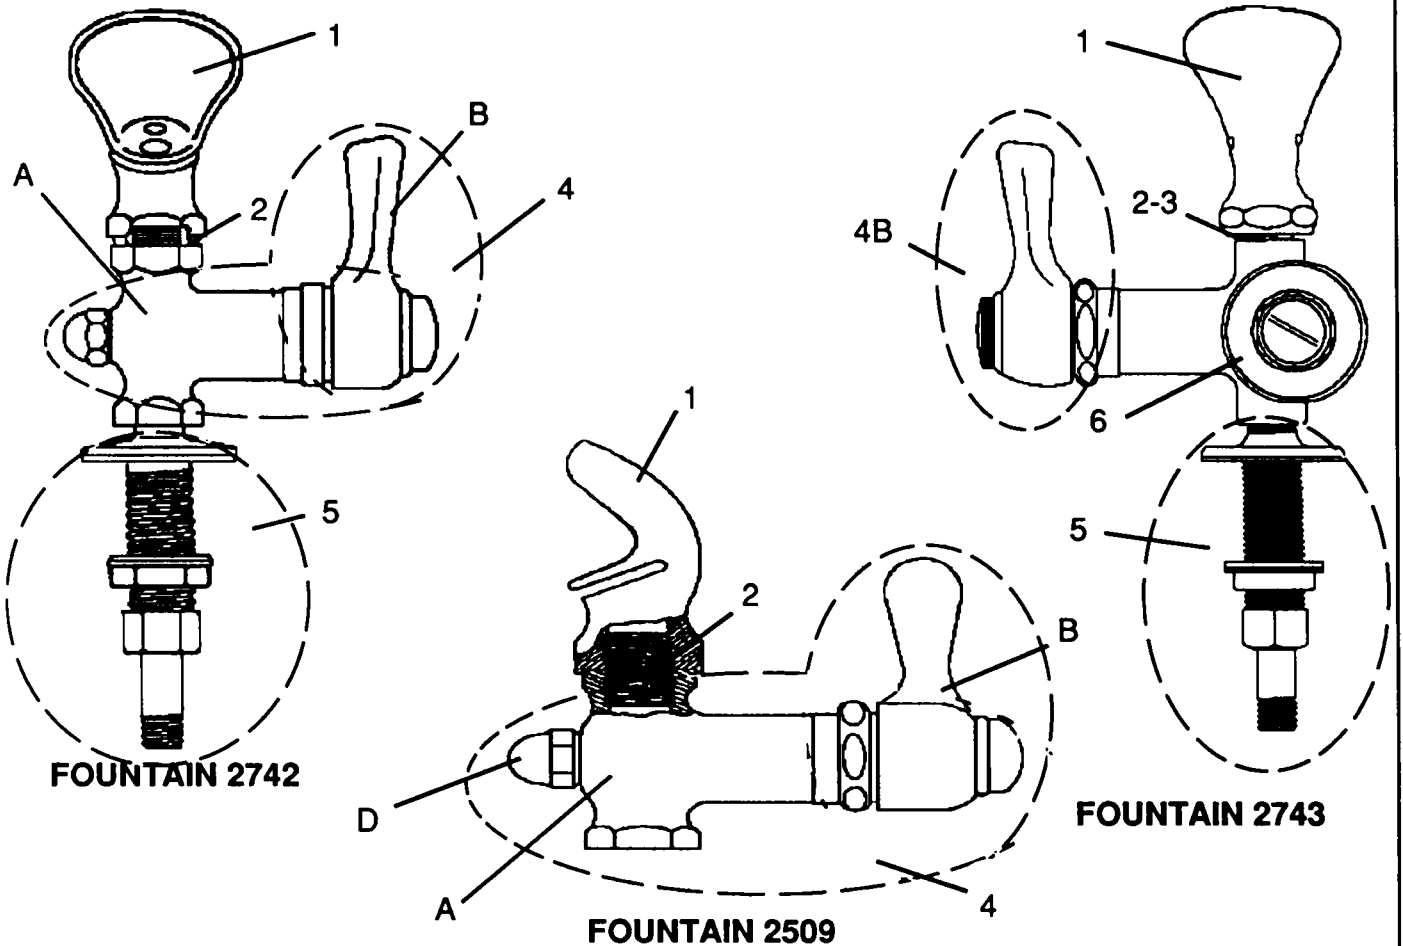

FOUNTAIN HEADS

Models 2509, 2742 and 2743

FOUNTAINS 2509, 2742 and 2743 PARTS LIST

REF NO	PART NUMBER	DESCRIPTION	2509	2742	2743
1	16-03165-08-640	Projector	X	X	X
2	16-00129-08-640	Nipple	X		
2	16-00129-08-550	Nipple		X	X
3	10-10474-42-550	Stream Breaker			X
4	60-02321-51-640	Regulator Valve & Stem Assembly*	X	X	
4a	60-07650-51-640	Regulator (included in item 4)*	X	X	
4b	60-01166-51-640	Lever Handle Stem Assembly (included in item 4)*	X	X	X
4c	60-08250-51-550	Stem Repair Kit (for item 4b)*	X	X	X
4d	11-02240-08-640	Cap Regulator Screw (included in item 4)	X	X	
5	60-00855-51-640	Tailpiece Assembly		X	X
6	60-09418-51-640	Automatic Valve Assembly*			X
6a	60-08050-51-550	Valve Rebuild Kit (for item 6)*			X

* Look for detailed schematic of this part in **Detailed Parts Section**

To order parts, contact your nearest Halsey Taylor wholesaler or representative.

Continued product improvement makes specifications subject to change without notice.