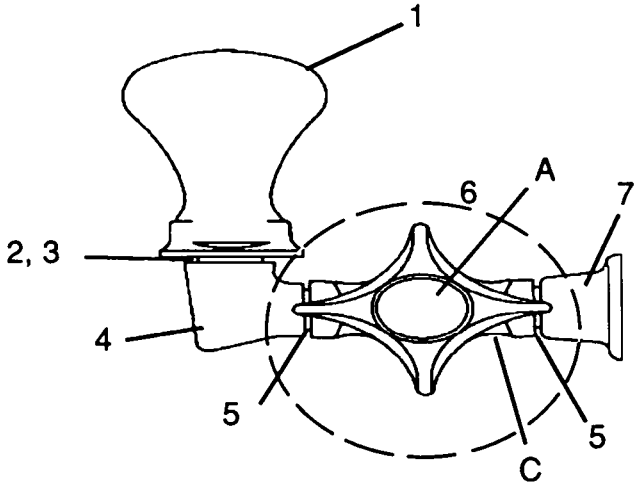

FOUNTAIN 3744 (Obsolete)