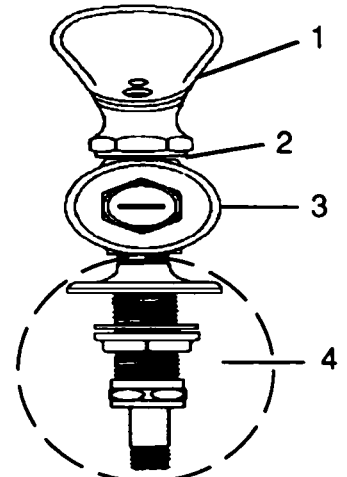

### FOUNTAIN 2591A PARTS LIST

REF NO	PART NUMBER	DESCRIPTION
1	16-03165-08-640	Projector
2	16-00129-08-640	Nipple
3	60-01980-51-640	Regulator Assembly*
3a	60-08050-51-550	Regulator Repair Kit (for item 3)*
4	60-00855-51-640	Tailpiece Assembly

### FOUNTAINS 3744 and 3744A PARTS LIST

REF NO	PART NUMBER	DESCRIPTION	3744 OBS	3744A
1	16-03165-08-640	Projector	X	X
2	16-00129-08-550	Nipple	X	X
3	10-10474-42-550	Stream Breaker		X
4	41-03181-08-640	Elbow	X	X
5	16-00129-08-640	Nipple (2 each)	X	X
6A	60-02255-51-640	Cross Handle Valve & Regulator Assembly*	X	
6B	60-01486-51-640	Handle and Valve Assembly*		X
6a	60-01128-51-640	Cross Handle Stem Assembly (included in item 6)*	X	X
6b	60-08250-51-550	Stem Repair Kit (for item 6a)*	X	X
6c	60-07650-51-640	Regulator (included in item 6A)*	X	
6d	60-09418-08-640	Valve Assembly (included in item 6B)*		X
6e	60-08050-51-550	Valve Rebuild Kit (for item 6d)*		X
6f	11-02240-08-640	Cap Regulator Screw (included in item 6)	X	
7	16-02710-08-640	Flanged Adapter	X	X