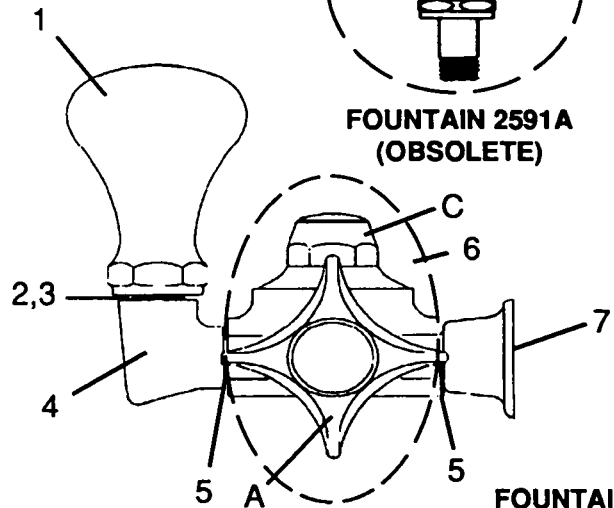

FOUNTAIN 3744A

FOUNTAINS 3744 and 3744A PARTS LIST

REF NO	PART NUMBER	DESCRIPTION	3744 OBS	3744A
1	16-03165-08-640	Projector	X	X
2	16-00129-08-550	Nipple	X	X
3	10-10474-42-550	Stream Breaker		X
4	41-03181-08-640	Elbow	X	X
5	16-00129-08-640	Nipple (2 each)	X	X
6A	60-02255-51-640	Cross Handle Valve & Regulator Assembly*	X	
6B	60-01486-51-640	Handle and Valve Assembly*		X
6a	60-01128-51-640	Cross Handle Stem Assembly (included in item 6)*	X	X
6b	60-08250-51-550	Stem Repair Kit (for item 6a)*	X	X
6c	60-07650-51-640	Regulator (included in item 6A)*	X	
6d	60-09418-08-640	Valve Assembly (included in item 6B)*		X
6e	60-08050-51-550	Valve Rebuild Kit (for item 6d)*		X
6f	11-02240-08-640	Cap Regulator Screw (included in item 6)	X	
7	16-02710-08-640	Flanged Adapter	X	X

* Look for detailed schematic of this part in **Detailed Parts Section**

To order parts, contact your nearest Halsey Taylor wholesaler or representative.

Continued product improvement makes specifications subject to change without notice.

Halsey Taylor.

P.O. BOX 9001
OAKBROOK, ILLINOIS 60521