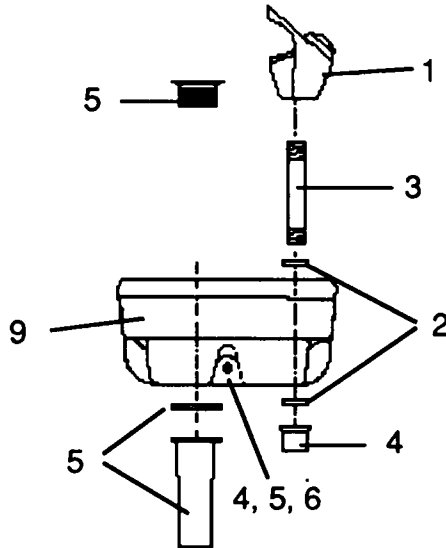

## Slab Type Model 5654 (Obsolete)

**FOUNTAIN 5654**

<b>FOUNTAIN 5654 PARTS LIST</b>		
REF NO	PART NUMBER	DESCRIPTION
1	10-03041-51-640	Projector*
1a	10-14884-51-550	Cartridge (included in item 1)
2	10-03227-40-560	Gasket (2 each)
3	16-15596-08-550	Nipple
4	16-01943-08-820	Projector Connection
5	16-16347-08-640	Drain Plug/Tailpiece
6	11-16305-43-640	Nut
7	11-16306-43-640	Washer
8	11-16307-43-640	Closet Screw
9	No Longer Available	Receptor
<p><b>Note:</b> 10-03563-01-550 Spanner wrench is available for the projector assembly.</p>		

\* Look for detailed schematic of this part in Detailed Parts Section

**To order parts, contact your nearest Halsey Taylor wholesaler or representative.**

*Continued product improvement makes specifications subject to change without notice.*