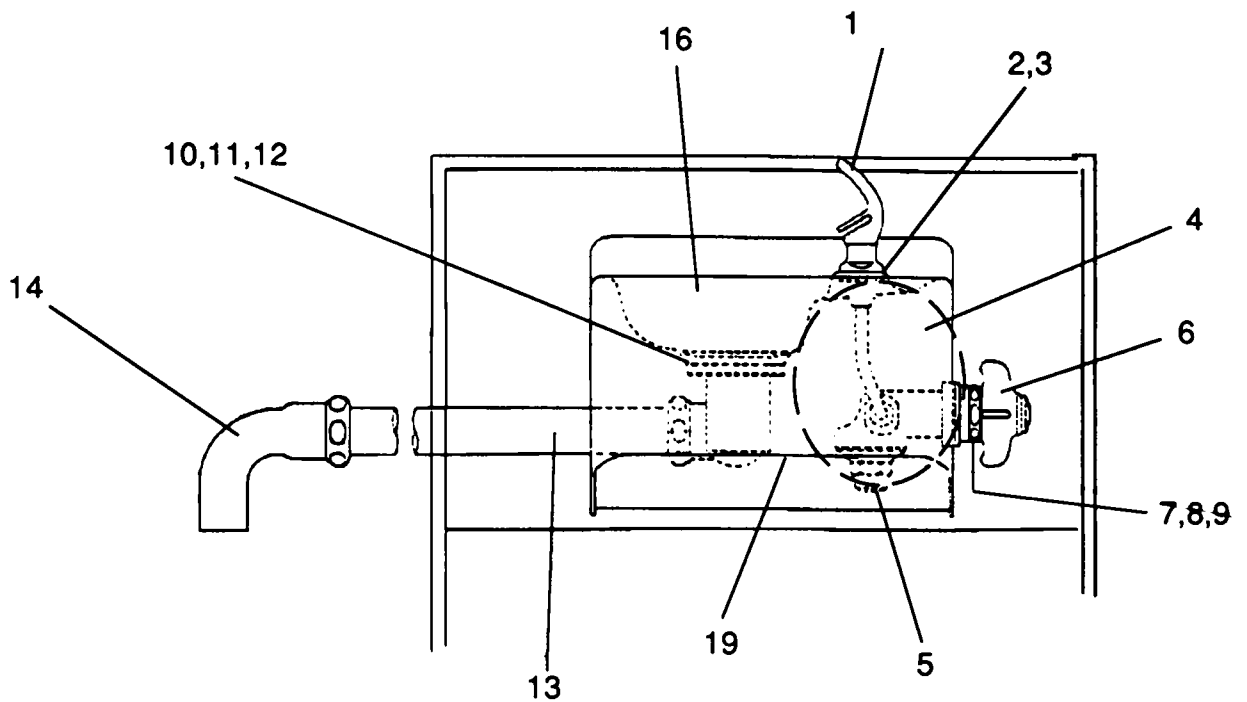

MODEL 5904M

5904M PARTS LIST

REF NO	PART NUMBER	DESCRIPTION
1	16-03165-08-640	Projector
2	16-06092-08-550	Projector Nipple
3	10-03227-40-560	Gasket (2 each)
4	60-08248-51-550	Supply Line Assembly*
4a	60-08050-51-550	Valve Repair Kit (for item 4)*
5	16-01185-08-550	Cap
6	60-01128-51-640	Handle Stem Assembly*
6a	60-08250-51-550	Stem Repair Kit (for item 6)
7	41-15642-08-640	Nut
8	10-01158-24-740	Gasket (2 each)
9	11-01157-08-550	Locknut
10	16-16373-08-640	Drain Plug
11	16-02705-08-640	Strainer Plate
12	10-01471-40-560	Waste Gasket
13	60-15374-51-550	Waste Tube Assembly
14	16-08621-51-820	Waste Elbow
15	16-07352-08-550	Slip Elbow (not shown)
16	17-26136-42-830	Receptor
17	40-14954-43-730	Receptor Hanger (not shown)
18	40-14443-43-730	Hanger (not shown)
19	40-07389-43-730	Bottom Cover Plate
20	41-11463-42-830	Top Panel
21	60-11143-42-830	Louvered Panel

See SJ8711 for Refrigeration Section

* Look for detailed schematic of this part in Detailed Parts Section

MODEL 5904M

To order parts, contact your nearest Halsey Taylor wholesaler or representative.

Continued product improvement makes specifications subject to change without notice.