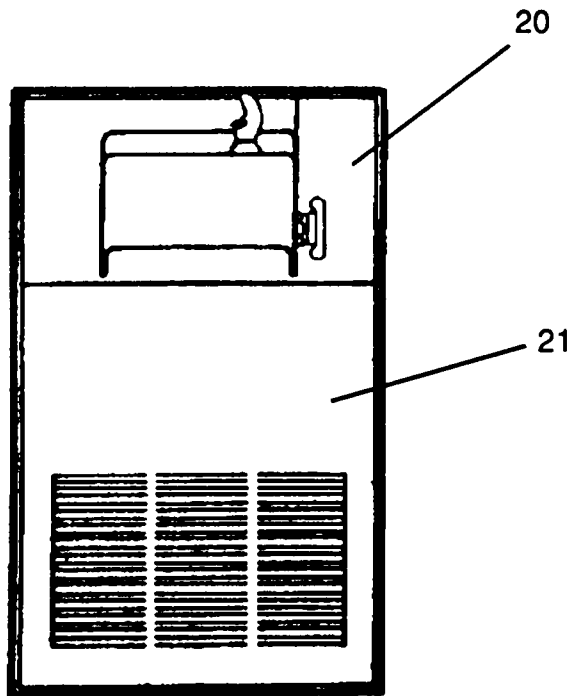

MODEL 5904M

5904M PARTS LIST

REF NO	PART NUMBER	DESCRIPTION
1	16-03165-08-640	Projector
2	16-06092-08-550	Projector Nipple
3	10-03227-40-560	Gasket (2 each)
4	60-08248-51-550	Supply Line Assembly*
4a	60-08050-51-550	Valve Repair Kit (for item 4)*
5	16-01185-08-550	Cap
6	60-01128-51-640	Handle Stem Assembly*
6a	60-08250-51-550	Stem Repair Kit (for item 6)
7	41-15642-08-640	Nut
8	10-01158-24-740	Gasket (2 each)
9	11-01157-08-550	Locknut
10	16-16373-08-640	Drain Plug
11	16-02705-08-640	Strainer Plate
12	10-01471-40-560	Waste Gasket
13	60-15374-51-550	Waste Tube Assembly
14	16-08621-51-820	Waste Elbow
15	16-07352-08-550	Slip Elbow (not shown)
16	17-26136-42-830	Receptor
17	40-14954-43-730	Receptor Hanger (not shown)
18	40-14443-43-730	Hanger (not shown)
19	40-07389-43-730	Bottom Cover Plate
20	41-11463-42-830	Top Panel
21	60-11143-42-830	Louvered Panel

See SJ8711 for Refrigeration Section

* Look for detailed schematic of this part in Detailed Parts Section

MODEL 5904M

To order parts, contact your nearest Halsey Taylor wholesaler or representative.

Continued product improvement makes specifications subject to change without notice.