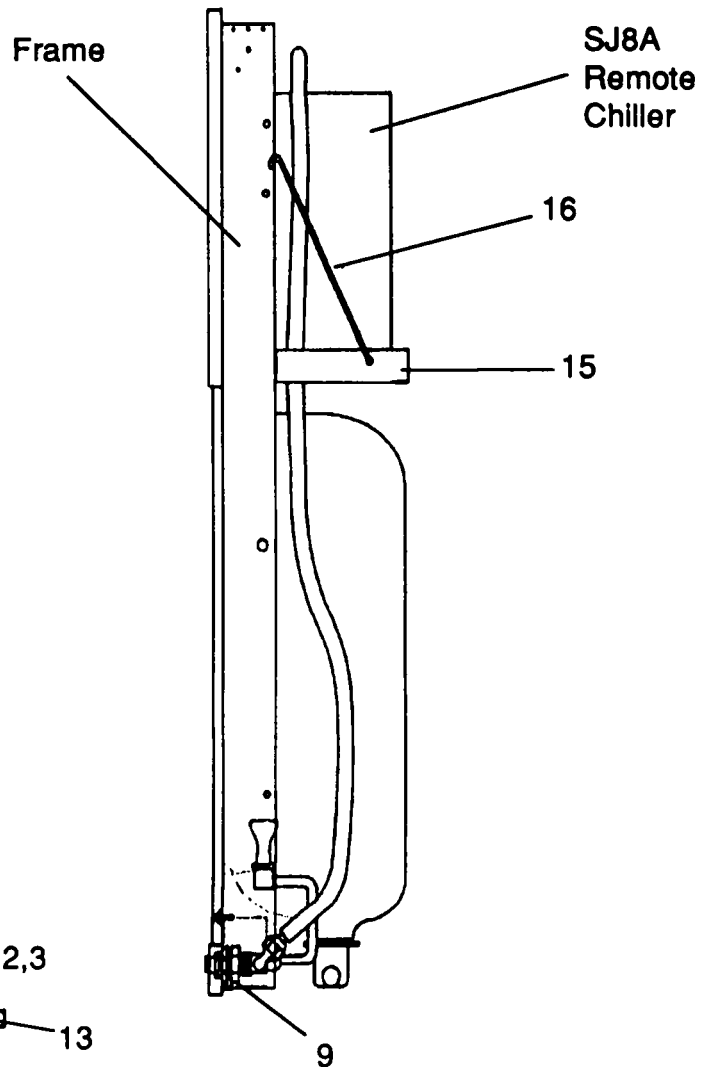

MODEL BFMR-1

BFMR-1 PART LIST

REF NO.	PART NUMBER	DESCRIPTION
1	16-03165-08-XXX	Projector
2	10-03227-40-560	Projector Gasket (2 required)
3	16-06092-08-550	Projector Nipple (included in 13)
4	60-01196-51-550	Regulator Assembly*
4a	60-08050-51-550	Diaphragm Repair Kit* (for item 4)
5	60-08240-51-XXX	Push Button Assembly*
6	16-01155-08-550	Valve Body
7	60-11108-51-550	Projector Supply Line
8	60-26663-51-550	Chiller/Valve Supply Line
9	41-15642-08-XXX	Nut
10	16-16373-08-XXX	Drain Plug
11	10-01471-40-560	Waste Gasket
12	16-02705-08-XXX	Strainer Plate
13	60-15730-51-550	Drain Tube Assembly
14	17-08570-42-XXX	Receptor
15	40-26541-43-730	Chiller Shelf
16	10-15674-43-730	Shelf Support Rods (2 each)
17	10-26583-42-XXX	Valve Access Panel
18	60-26582-42-XXX	Louvered Panel
19	11-08574-43-890	Wing Nut (2 each) (not shown)
20	11-08528-42-550	Washer (2 each) (not shown)
21	11-10083-43-890	Screw (2 each) (not shown)

NOTE: SEE SJ8 BREAKDOWN FOR REFRIGERATION SECTION

ACCESSORIES AVAILABLE
Vandal Proof Kit – 73-15243-51-550*

XXX Please specify color when ordering. See Color Chart on page I-A for colors available.

*See Detailed Parts Section for further breakdown.

MODEL BFMR-1

To order parts, contact your nearest Halsey Taylor wholesaler or representative.

Continued product improvement makes specifications subject to change without notice.

Halsey Taylor.