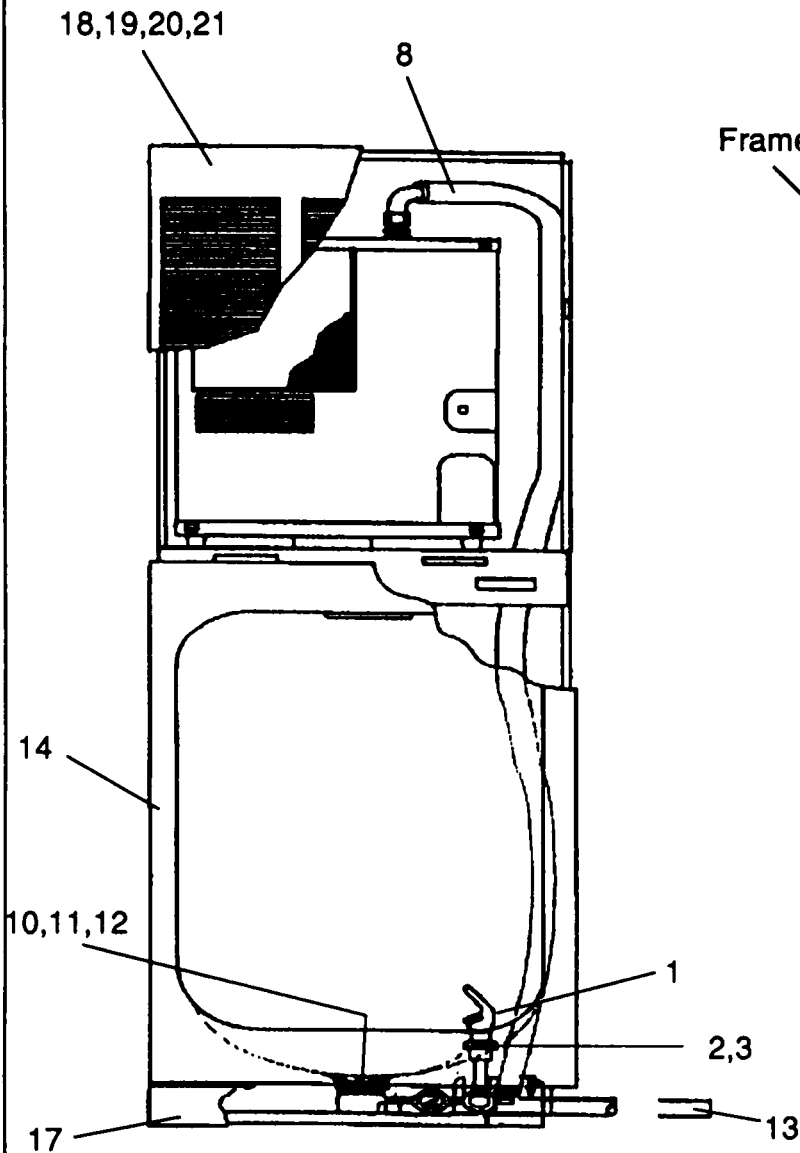

MODEL BFMR-1

BFMR-1 PART LIST

REF NO.	PART NUMBER	DESCRIPTION
1	16-03165-08-XXX	Projector
2	10-03227-40-560	Projector Gasket (2 required)
3	16-06092-08-550	Projector Nipple (included in 13)
4	60-01196-51-550	Regulator Assembly*
4a	60-08050-51-550	Diaphragm Repair Kit* (for item 4)
5	60-08240-51-XXX	Push Button Assembly*
6	16-01155-08-550	Valve Body
7	60-11108-51-550	Projector Supply Line
8	60-26663-51-550	Chiller/Valve Supply Line
9	41-15642-08-XXX	Nut
10	16-16373-08-XXX	Drain Plug
11	10-01471-40-560	Waste Gasket
12	16-02705-08-XXX	Strainer Plate
13	60-15730-51-550	Drain Tube Assembly
14	17-08570-42-XXX	Receptor
15	40-26541-43-730	Chiller Shelf
16	10-15674-43-730	Shelf Support Rods (2 each)
17	10-26583-42-XXX	Valve Access Panel
18	60-26582-42-XXX	Louvered Panel
19	11-08574-43-890	Wing Nut (2 each) (not shown)
20	11-08528-42-550	Washer (2 each) (not shown)
21	11-10083-43-890	Screw (2 each) (not shown)

NOTE: SEE SJ8 BREAKDOWN FOR REFRIGERATION SECTION

ACCESSORIES AVAILABLE
Vandal Proof Kit – 73-15243-51-550*

XXX Please specify color when ordering. See Color Chart on page I-A for colors available.

*See Detailed Parts Section for further breakdown.

MODEL BFMR-1

To order parts, contact your nearest Halsey Taylor wholesaler or representative.

Continued product improvement makes specifications subject to change without notice.

Halsey Taylor.