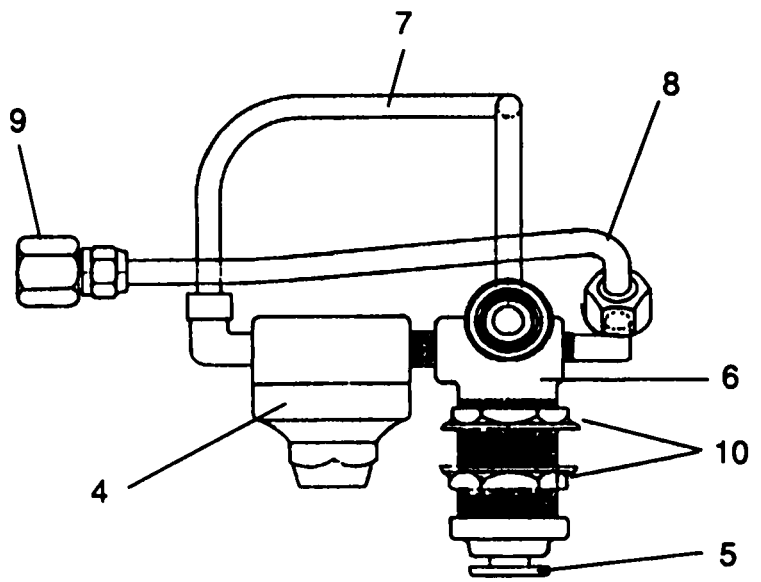

MODEL BFMR-1

BFMR-1 PART LIST

REF NO.	PART NUMBER	DESCRIPTION
1	16-03165-08-XXX	Projector
2	10-03227-40-560	Projector Gasket (2 required)
3	16-06092-08-550	Projector Nipple (included in 13)
4	60-01196-51-550	Regulator Assembly*
4a	60-08050-51-550	Diaphragm Repair Kit* (for item 4)
5	60-08240-51-XXX	Push Button Assembly*
6	16-01155-08-550	Valve Body
7	60-11108-51-550	Projector Supply Line
8	60-26663-51-550	Chiller/Valve Supply Line
9	41-15642-08-XXX	Nut
10	16-16373-08-XXX	Drain Plug
11	10-01471-40-560	Waste Gasket
12	16-02705-08-XXX	Strainer Plate
13	60-15730-51-550	Drain Tube Assembly
14	17-08570-42-XXX	Receptor
15	40-26541-43-730	Chiller Shelf
16	10-15674-43-730	Shelf Support Rods (2 each)
17	10-26583-42-XXX	Valve Access Panel
18	60-26582-42-XXX	Louvered Panel
19	11-08574-43-890	Wing Nut (2 each) (not shown)
20	11-08528-42-550	Washer (2 each) (not shown)
21	11-10083-43-890	Screw (2 each) (not shown)

NOTE: SEE SJ8 BREAKDOWN FOR REFRIGERATION SECTION

ACCESSORIES AVAILABLE
Vandal Proof Kit – 73-15243-51-550*

XXX Please specify color when ordering. See Color Chart on page I-A for colors available.

*See Detailed Parts Section for further breakdown.

MODEL BFMR-1

To order parts, contact your nearest Halsey Taylor wholesaler or representative.

Continued product improvement makes specifications subject to change without notice.

Halsey Taylor.