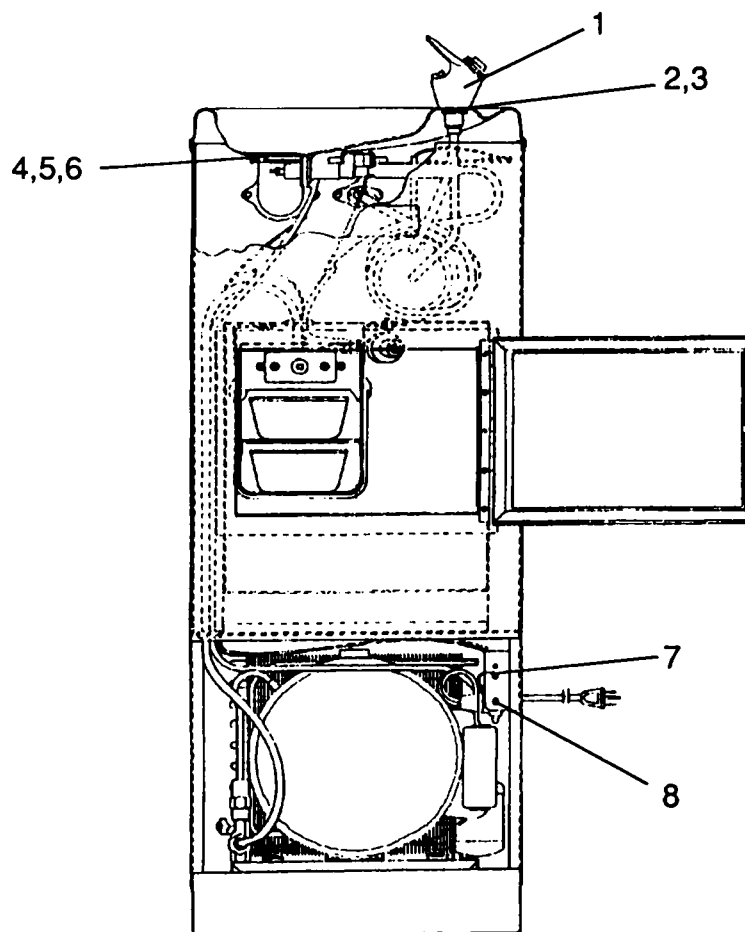

MODEL CP5A (Obsolete)

CP5A PART LIST

REF NO.	PART NUMBER	DESCRIPTION
1	10-03041-51-640	Projector*
1a	10-14884-51-550	Cartridge
2	10-03227-40-560	Projector Gasket (2 each)
3	16-06092-08-550	Projector Nipple
4	16-16373-08-640	Drain Plug
5	16-02705-08-640	Strainer Plate
6	10-01471-40-560	Waste Gasket
7	19-42339-51-550	Primary Temperature Control
8	19-15342-51-550	Secondary Temperature Control