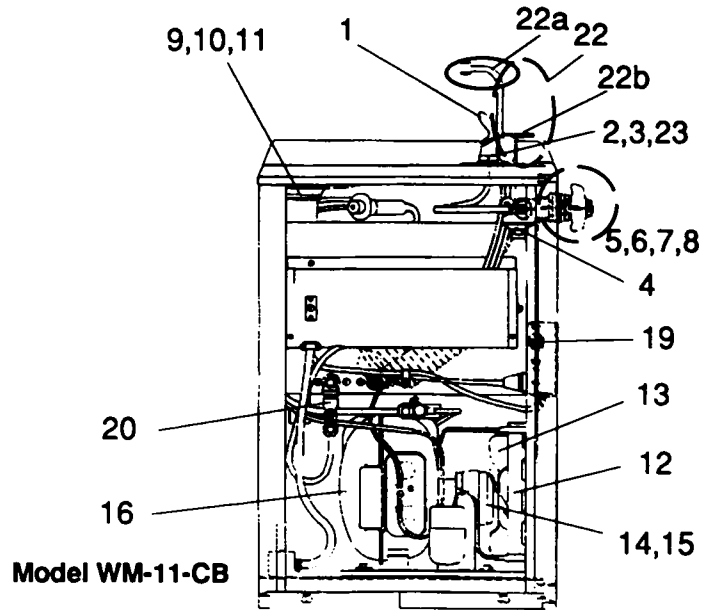

*See Details Parts Section for further breakdown.

To order parts, contact your nearest Halsey Taylor wholesaler or representative.

Continued product improvement makes specifications subject to change without notice.

Halsey Taylor.