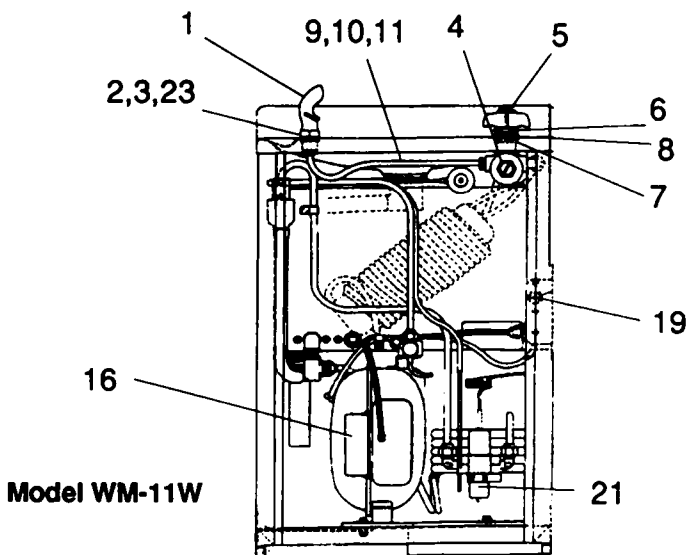

*See Details Parts Section for further breakdown.

To order parts, contact your nearest Halsey Taylor wholesaler or representative.

Continued product improvement makes specifications subject to change without notice.

Halsey Taylor.