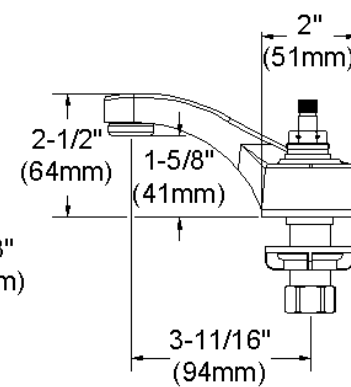

### Deck Mount 4" Center Integral Spout with Pop-Up

#### COMPLIES WITH:

- ASME/ANSI A112.18.1
- CSA B125-01
- NSF/ANSI 61
- ADA
- UPC/CUPC
- IAPMO Listed

Wristblade Handle 4 inch, Two Piece

Replacement Handle A55387  
Replacement Escutcheon A55390

**FRONT VIEW**