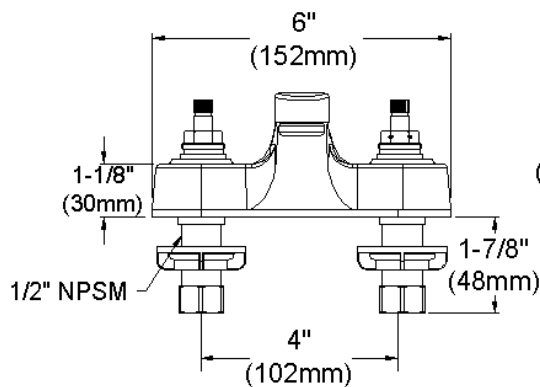

### Deck Mount 4" Center Integral Spout with Pop-Up

#### GENERAL FEATURES

- Quarter turn ceramic disc cartridge
- Solid brass construction
- Chrome finish
- Replacement cartridge A70001 for cold
- Replacement cartridge A70002 for hot

#### COMPLIES WITH:

- ASME/ANSI A112.18.1
- CSA B125-01
- NSF/ANSI 61
- ADA
- UPC/CUPC
- IAPMO Listed

Wristblade Handle 4 inch, Two Piece

Replacement Handle A55387  
Replacement Escutcheon A55390

**FRONT VIEW**