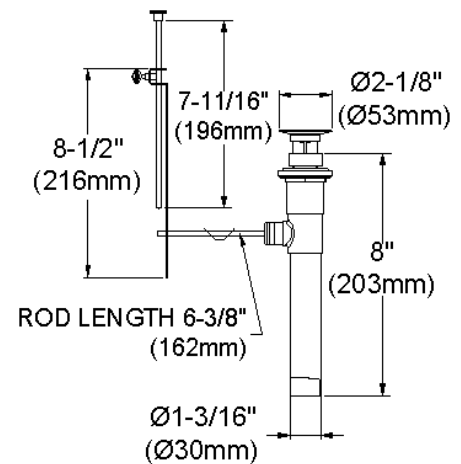

SIDE VIEW

Job Name:	Item #:
Notes:	
Architect/Engineer Approval:	Date: 10/7/2005

For warranty information go to www.elkayusa.com