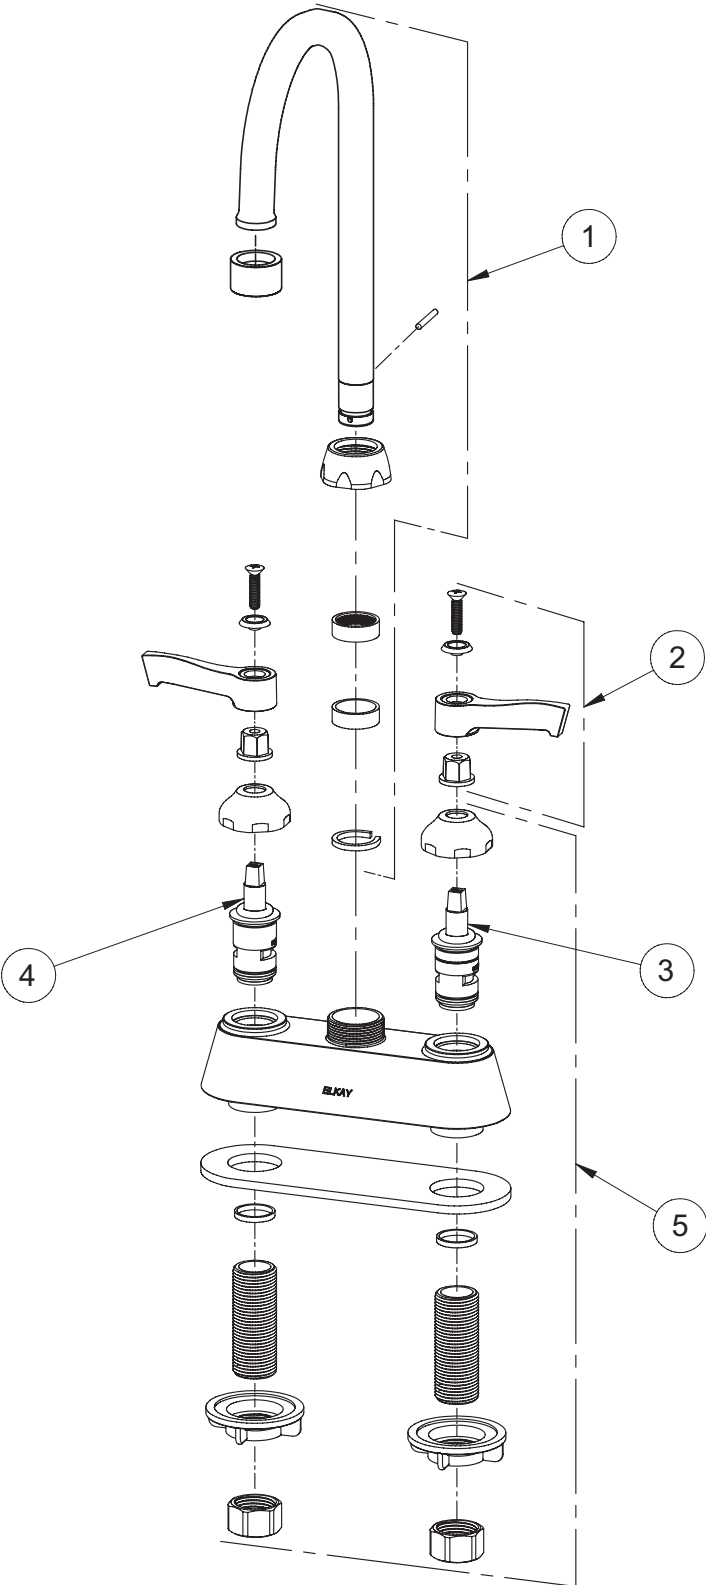

FEATURES

Model LK406GN05L2

- Two hole dual handle top mount faucet
- Quarter turn ceramic disc cartridge
- Solid brass construction
- Chrome finish
- Includes spout swing restriction pin

Model LK406GN05T4

Deck Mount 4" Center Commercial Faucet Models LK406GN05L2, LK406GN05T4, LK406GN05T6

Job Name:	Item #:
Notes:	
Architect/Engineer Approval:	Date:

SEE OTHER SIDE FOR REPLACEMENT PARTS

REPLACEMENT PARTS

Deck Mount 4" Center Commercial Faucet
Models LK406GN05L2, LK406GN05T4, LK406GN05T6

ITEM	IND. PART	DESCRIPTION
1	A55393	Spout
2	45918C	Handle
3	45923C	Right Cold Cartridge
4	45924C	Left Hot Cartridge
5	45917C	Body