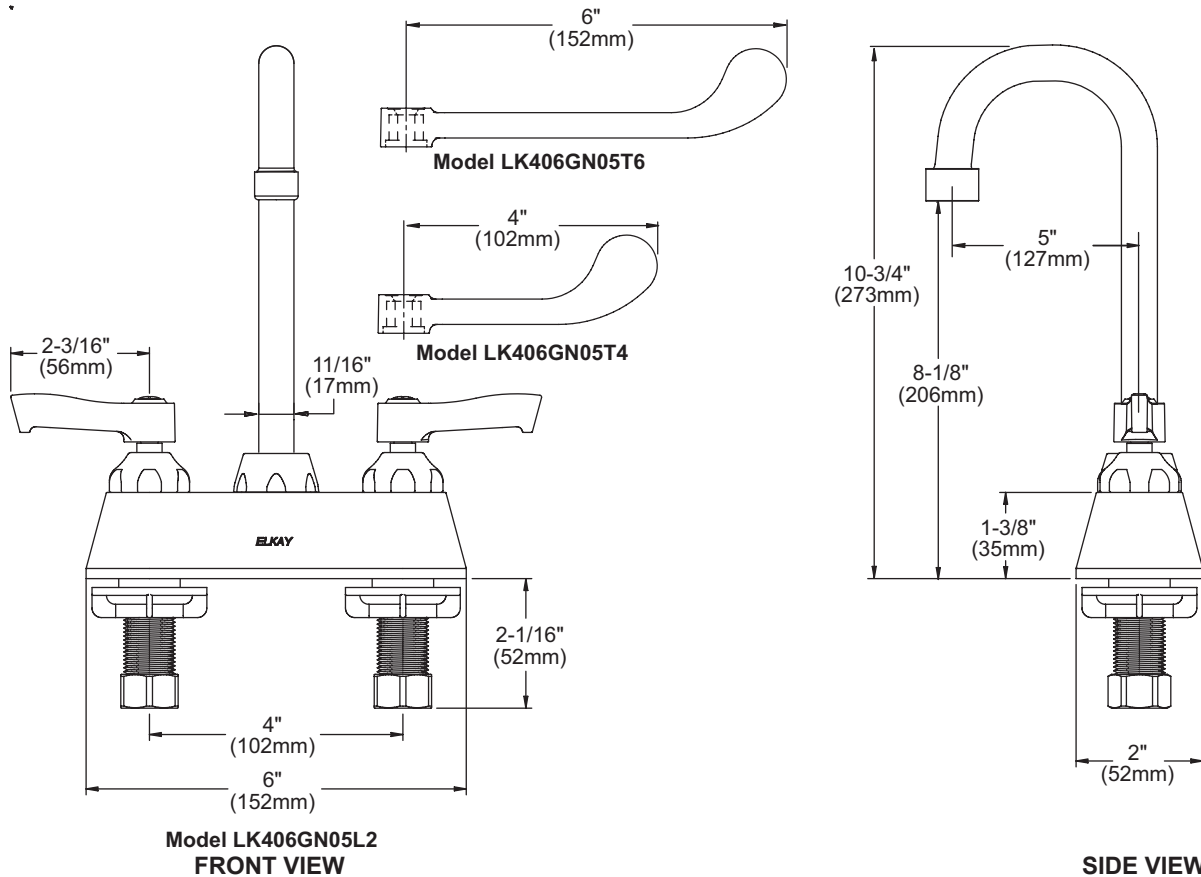

FEATURES

Model LK406GN05L2

- Two hole dual handle top mount faucet
- Quarter turn ceramic disc cartridge
- Solid brass construction
- Chrome finish
- Includes spout swing restriction pin

Model LK406GN05T4

- Same as LK406GN05L2 except with 4" wrist blades handles

Model LK406GN05T6

- Same as LK406GN05L2 except with 6" wrist blades handles

COMPLIES WITH:

- ASME/ANSI A112.18.1
- CSA B125-01
- NSF/ANSI 61
- ADA
- UPC/CUPC
- IAPMO Listed

Deck Mount 4" Center Commercial Faucet Models LK406GN05L2, LK406GN05T4, LK406GN05T6

Job Name:	Item #:
Notes:	
Architect/Engineer Approval:	Date:

SEE OTHER SIDE FOR REPLACEMENT PARTS

REPLACEMENT PARTS

Deck Mount 4" Center Commercial Faucet
Models LK406GN05L2, LK406GN05T4, LK406GN05T6

ITEM	IND. PART	DESCRIPTION
1	A55393	Spout
2	45918C	Handle
3	45923C	Right Cold Cartridge
4	45924C	Left Hot Cartridge
5	45917C	Body