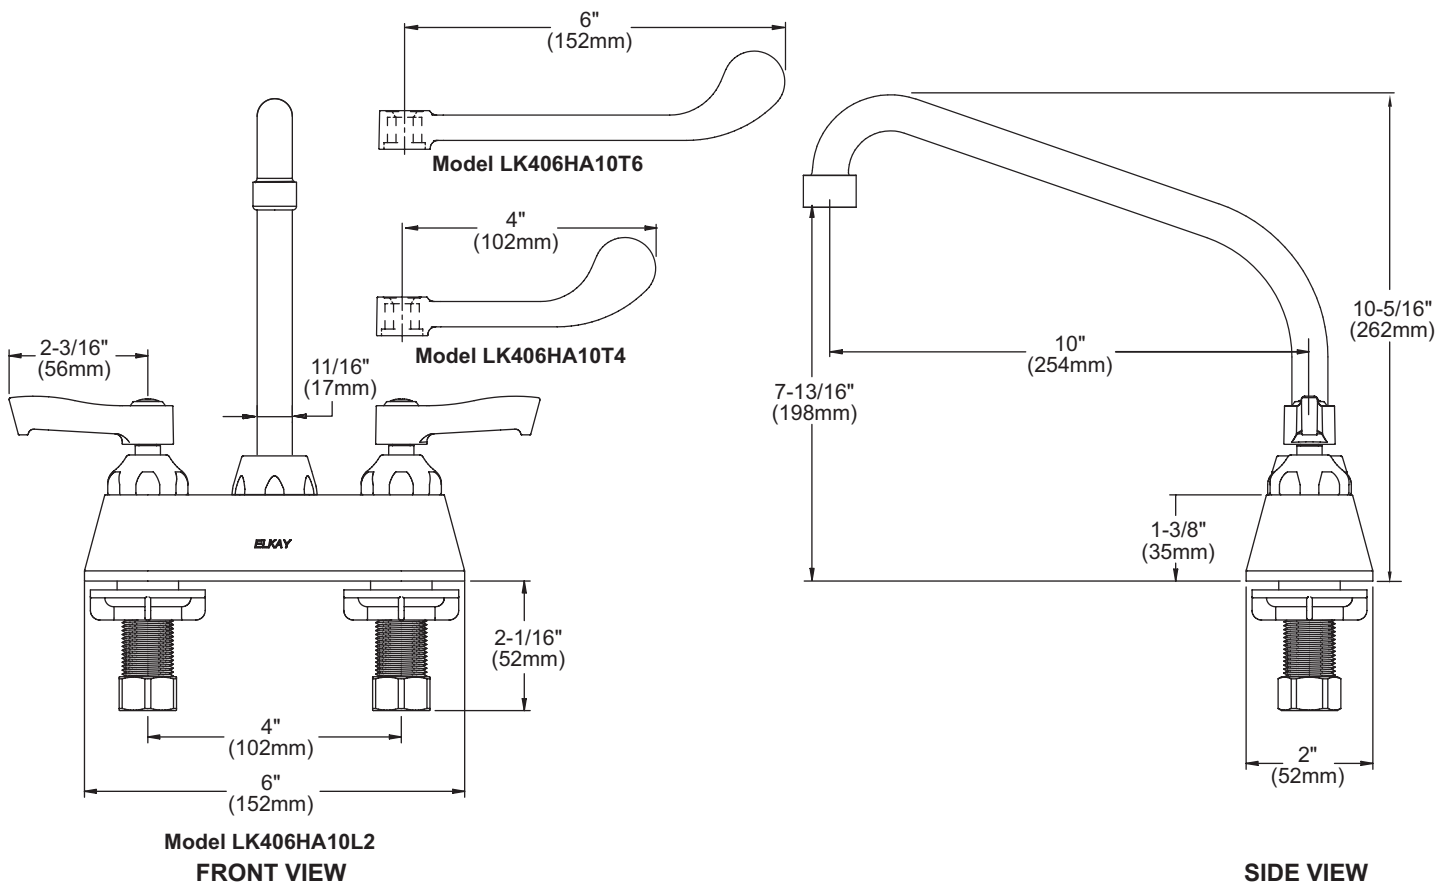

FEATURES

Model LK406HA10L2

- Two hole dual handle top mount faucet
- Quarter turn ceramic disc cartridge
- Solid brass construction
- Chrome finish
- Includes spout swing restriction pin

Model LK406HA10T4

- Same as LK406HA10L2 except with 4" wrist blades handles

Model LK406HA10T6

- Same as LK406HA10L2 except with 6" wrist blades handles

COMPLIES WITH:

- ASME/ANSI A112.18.1
- CSA B125-01
- NSF/ANSI 61
- ADA
- UPC/CUPC
- IAPMO Listed

Deck Mount 4" Center Commercial Faucet Models LK406HA10L2, LK406HA10T4, LK406HA10T6

Job Name:	Item #:
Notes:	
Architect/Engineer Approval:	Date:

SEE OTHER SIDE FOR REPLACEMENT PARTS