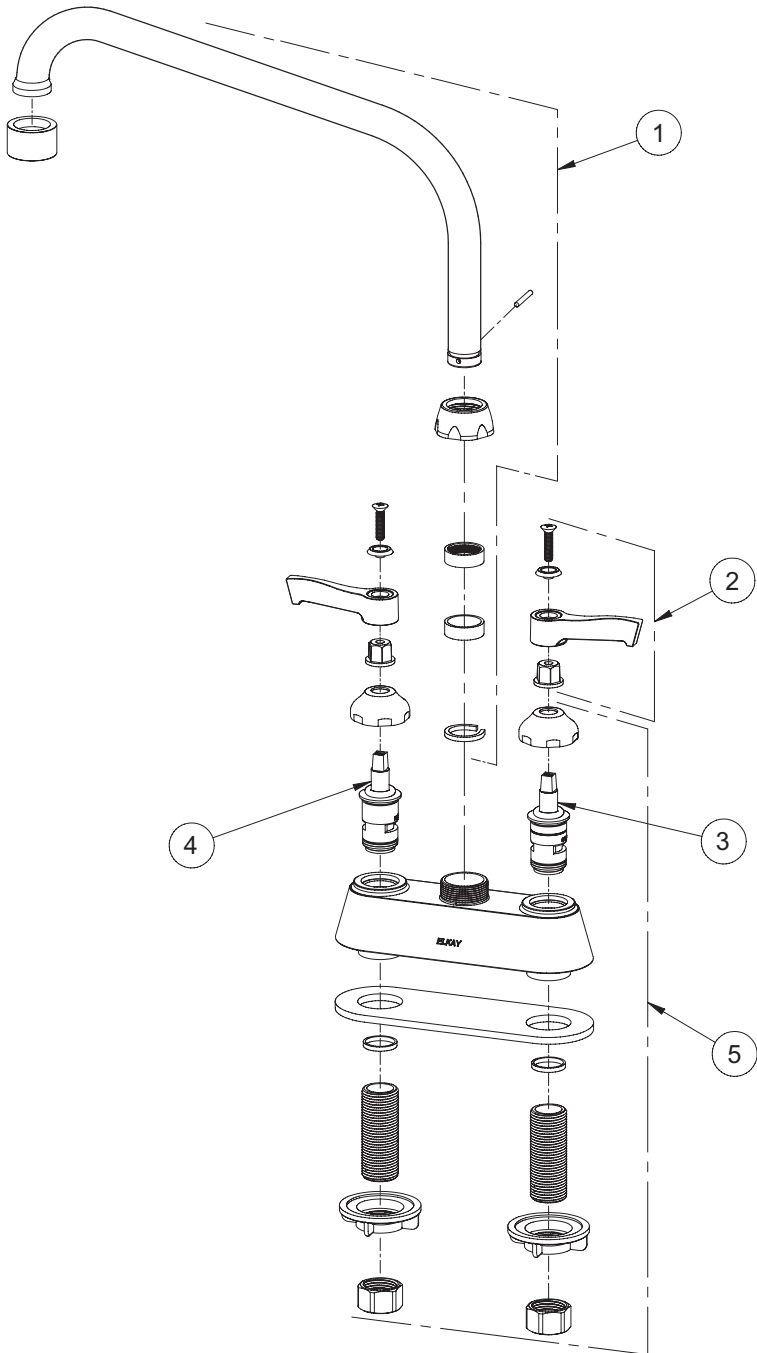

### Model LK406HA10L2

- Two hole dual handle top mount faucet
- Quarter turn ceramic disc cartridge
- Solid brass construction
- Chrome finish
- Includes spout swing restriction pin

## Deck Mount 4" Center Commercial Faucet Models LK406HA10L2, LK406HA10T4, LK406HA10T6

Job Name:	Item #:
Notes:	
Architect/Engineer Approval:	Date:

SEE OTHER SIDE FOR REPLACEMENT PARTS

# REPLACEMENT PARTS

## Deck Mount 4" Center Commercial Faucet Models LK406HA10L2, LK406HA10T4, LK406HA10T6

ITEM	IND. PART	DESCRIPTION
1	A55393	Spout
2	45918C	Handle
3	45923C	Right Cold Cartridge
4	45924C	Left Hot Cartridge
5	45917C	Body