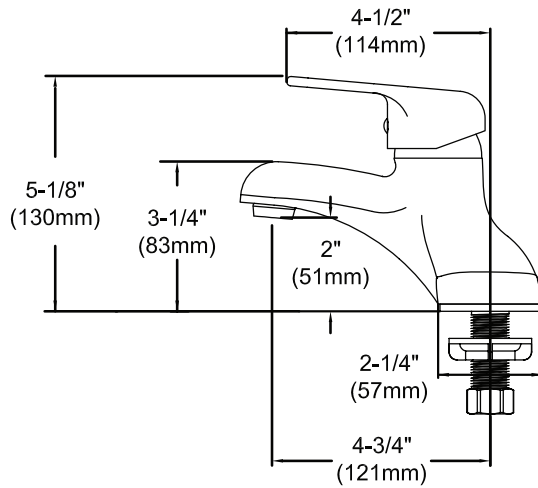

#### COMPLIES WITH:

- ASME/ANSI A112.18.1
- CSA B125-01
- NSF/ANSI 61
- ADA
- UPC/CUPC
- IAPMO Listed

FRONT VIEW

SIDE VIEW

<b>Job Name:</b>	<b>Item #:</b>
<b>Notes:</b>	
<b>Architect/Engineer Approval:</b>	<b>Date:</b>