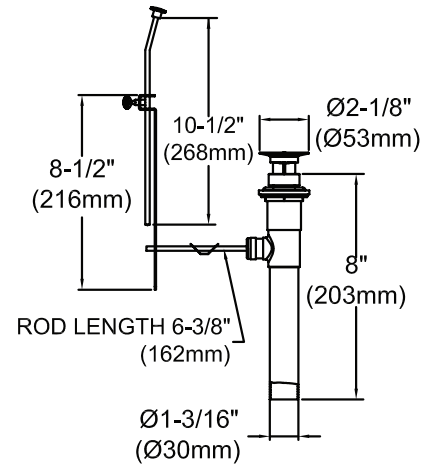

#### COMPLIES WITH:

- ASME/ANSI A112.18.1
- CSA B125-01
- NSF/ANSI 61
- ADA
- UPC/CUPC
- IAPMO Listed

FRONT VIEW

SIDE VIEW

<b>Job Name:</b>	<b>Item #:</b>
<b>Notes:</b>	
<b>Architect/Engineer Approval:</b>	<b>Date:</b>