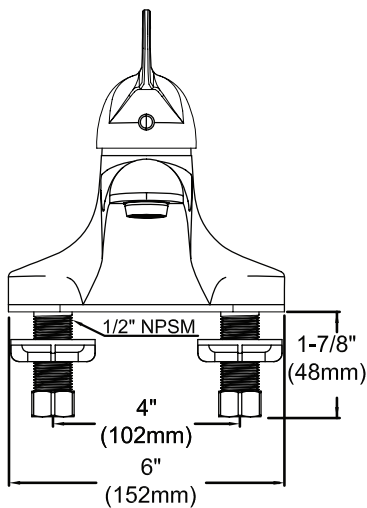

ELKAY[®]

SPECIFICATIONS

**Commercial Faucet
Model LK423L7
Deck Mount 4" Center Integral Spout**

GENERAL FEATURES

- Ceramic disc cartridge
- Solid brass construction
- Chrome finish

COMPLIES WITH:

- ASME/ANSI A112.18.1
- CSA B125-01
- NSF/ANSI 61
- ADA
- UPC/CUPC
- IAPMO Listed