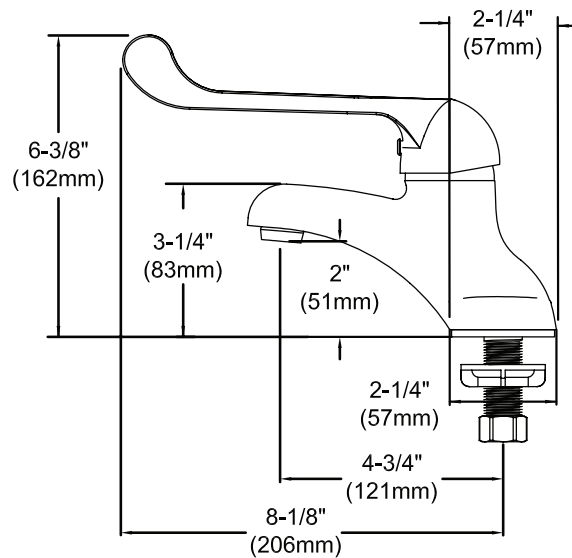

ELKAY®

SPECIFICATIONS

**Commercial Faucet
Model LK423L7
Deck Mount 4" Center Integral Spout**

GENERAL FEATURES

- Ceramic disc cartridge
- Solid brass construction
- Chrome finish

COMPLIES WITH:

- ASME/ANSI A112.18.1
- CSA B125-01
- NSF/ANSI 61
- ADA
- UPC/CUPC
- IAPMO Listed

FRONT VIEW

SIDE VIEW

Job Name:	Item #:
Notes:	
Architect/Engineer Approval:	Date:

For warranty information go to www.elkayusa.com