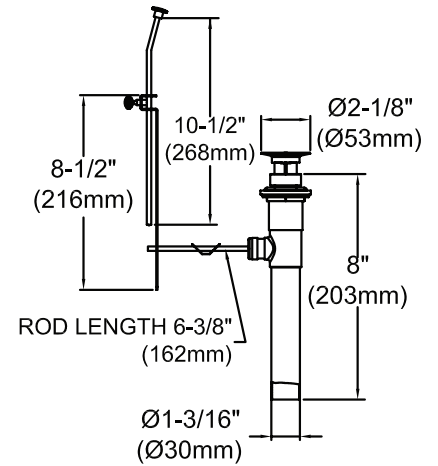

Job Name:	Item #:
Notes:	
Architect/Engineer Approval:	Date:

For warranty information go to www.elkayusa.com