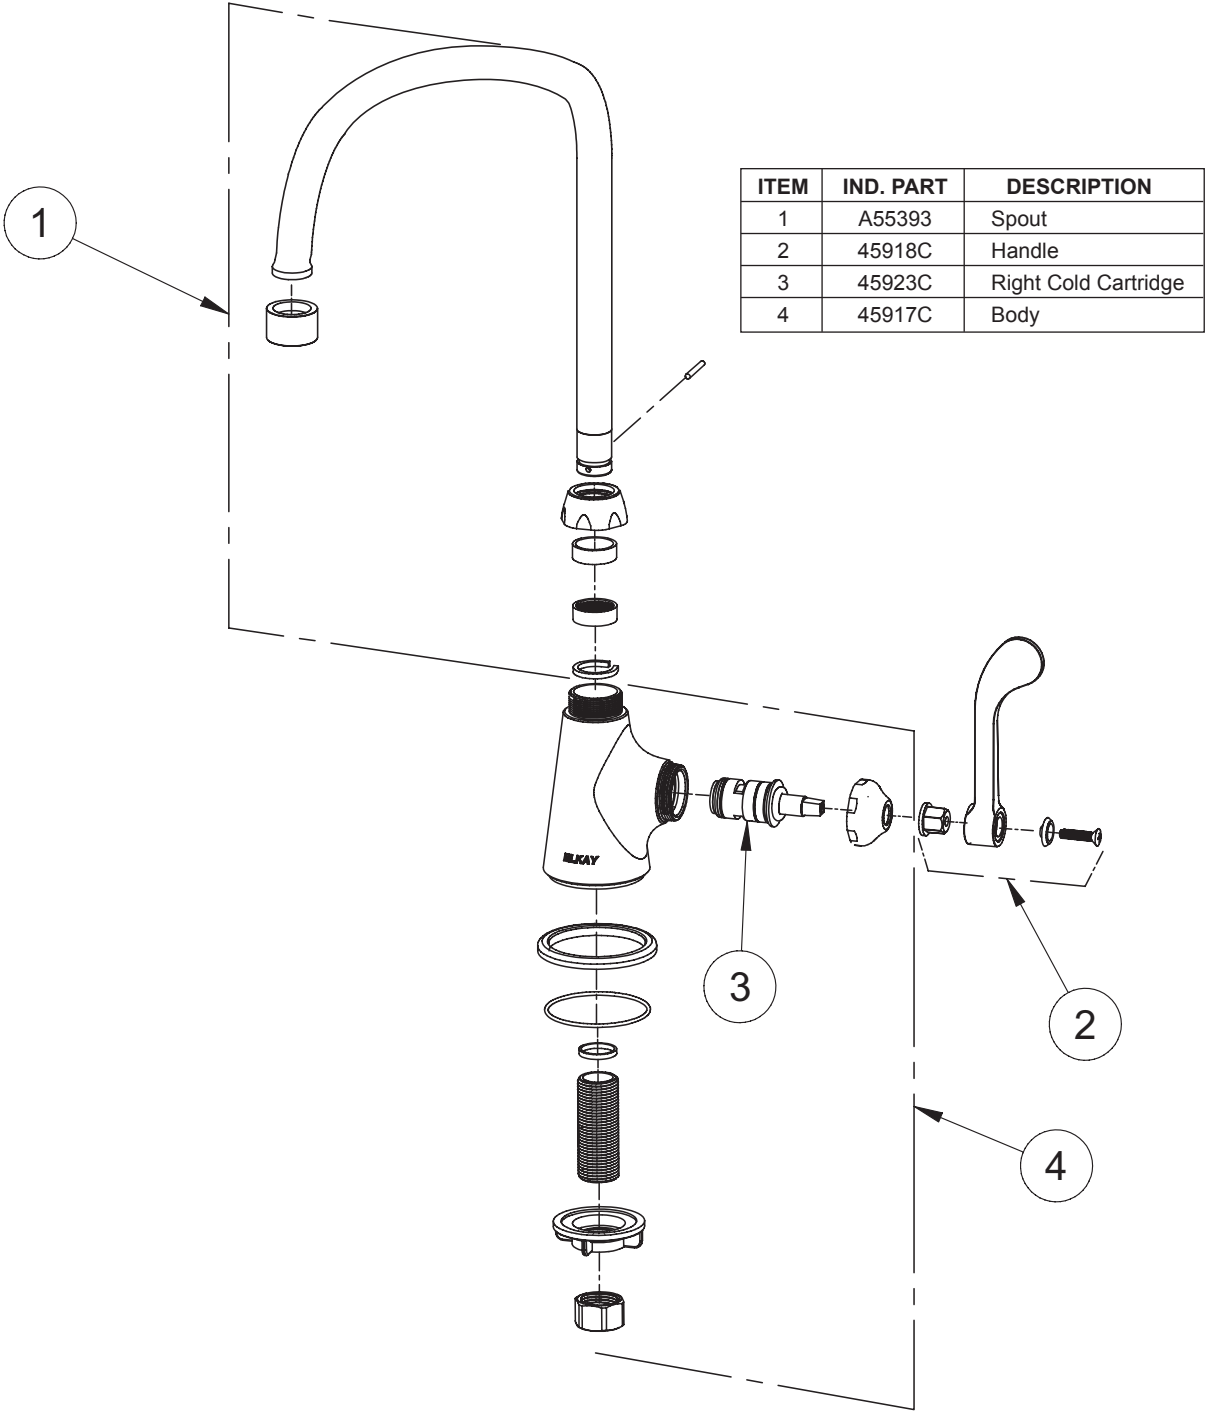

### Model LK535GN08L2

- One hole single handle top mount faucet
- Quarter turn ceramic disc cartridge
- Solid brass construction
- Chrome finish
- Includes spout swing restriction pin

## Concealed Deck Classroom Faucet Models LK535GN08L2, LK535GN08T4, LK535GN08T6

Job Name:	Item #:
Notes:	
Architect/Engineer Approval:	Date:

SEE OTHER SIDE FOR REPLACEMENT PARTS

# REPLACEMENT PARTS

Concealed Deck Classroom Faucet  
Models LK535GN08L2, LK535GN08T4, LK535GN08T6

ITEM	IND. PART	DESCRIPTION
1	A55393	Spout
2	45918C	Handle
3	45923C	Right Cold Cartridge
4	45917C	Body