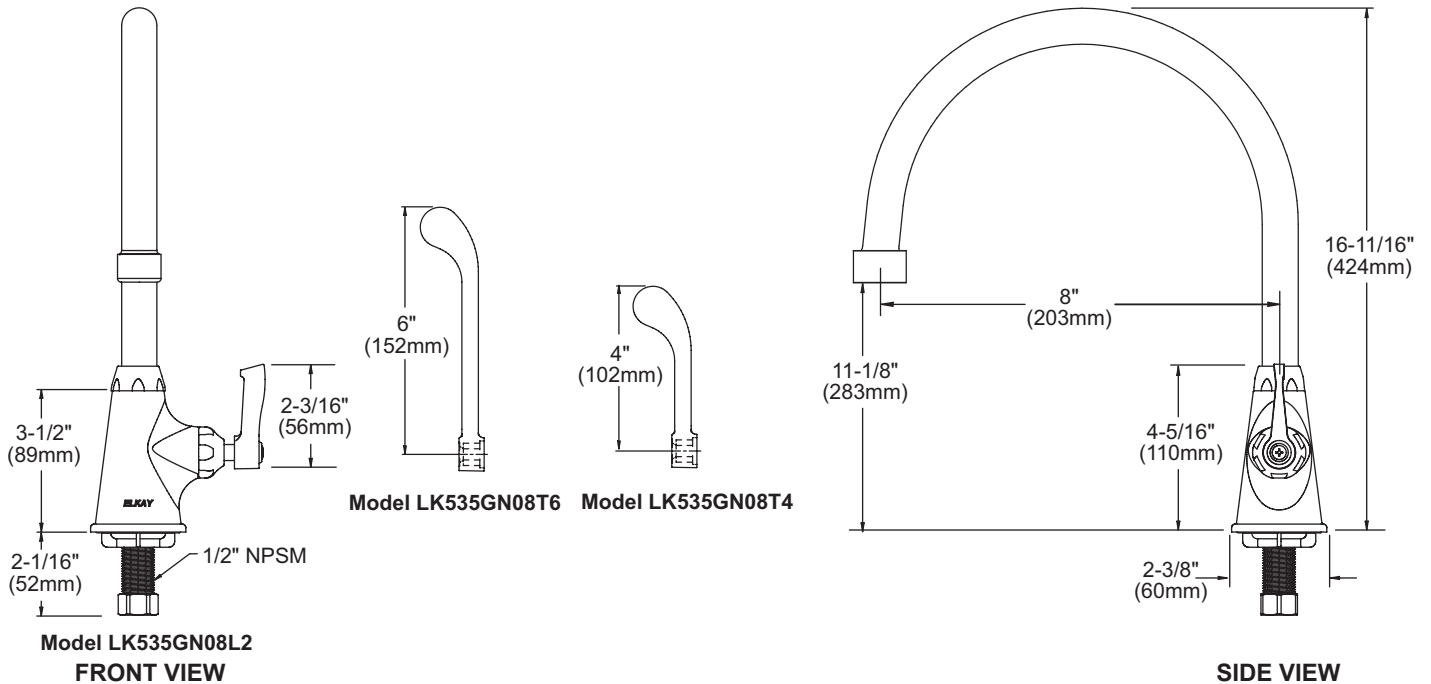

FEATURES

Model LK535GN08L2

- One hole single handle top mount faucet
- Quarter turn ceramic disc cartridge
- Solid brass construction
- Chrome finish
- Includes spout swing restriction pin

Model LK535GN08T4

- Same as LK535GN08L2 except with 4" wrist blades handles

Model LK535GN08T6

- Same as LK535GN08L2 except with 6" wrist blades handles

COMPLIES WITH:

- ASME/ANSI A112.18.1
- CSA B125-01
- NSF/ANSI 61
- ADA
- UPC/CUPC
- IAPMO Listed

Concealed Deck Classroom Faucet Models LK535GN08L2, LK535GN08T4, LK535GN08T6

Job Name:	Item #:
Notes:	
Architect/Engineer Approval:	Date:

SEE OTHER SIDE FOR REPLACEMENT PARTS