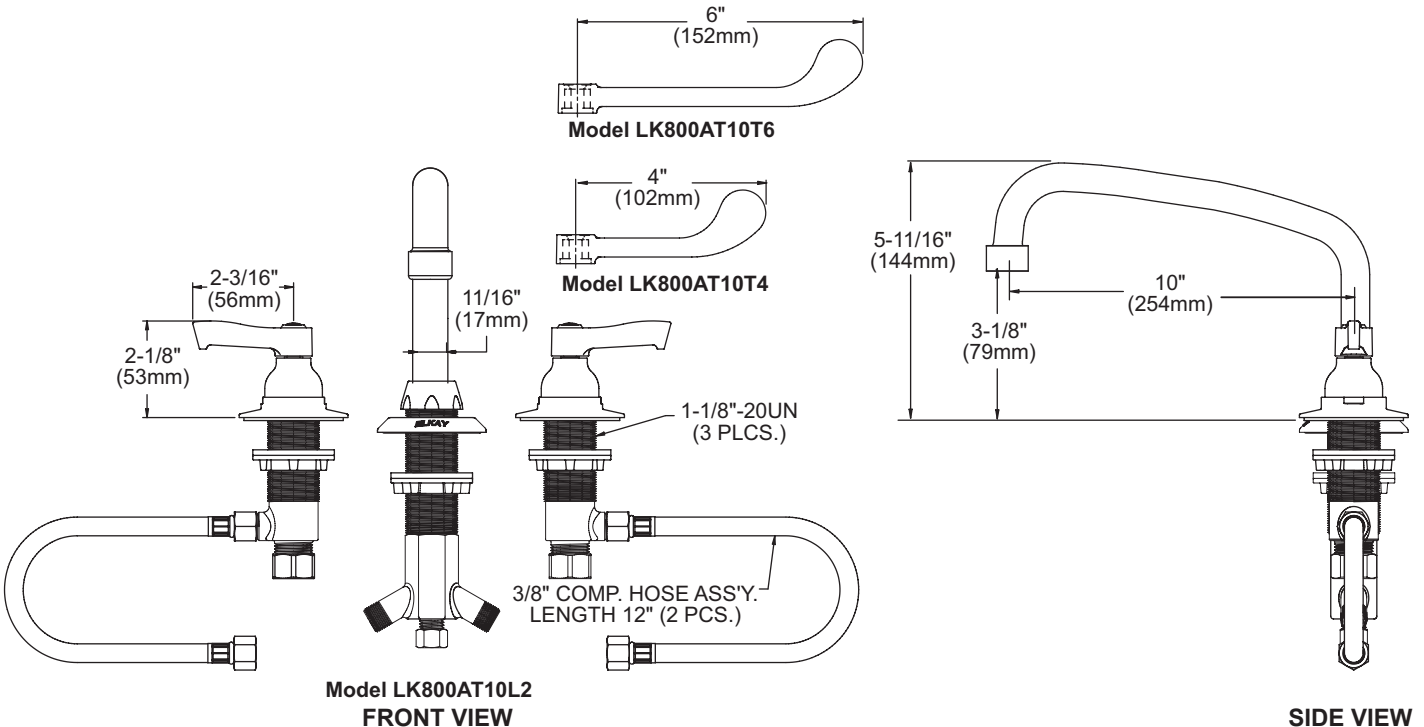

FEATURES

Model LK800AT10L2

- Three hole dual handle under counter mount faucet
- Quarter turn ceramic disc cartridge
- Solid brass construction
- Chrome finish
- Includes spout swing restriction pin

Model LK800AT10T4

- Same as LK800AT10L2 except with 4" wrist blades handles

Model LK800AT10T6

- Same as LK800AT10L2 except with 6" wrist blades handles

COMPLIES WITH:

- ASME/ANSI A112.18.1
- CSA B125-01
- NSF/ANSI 61
- ADA
- UPC/CUPC
- IAPMO Listed

Concealed Deck 8" Center Commercial Faucet Models LK800AT10L2, LK800AT10T4, LK800AT10T6

Job Name:	Item #:
Notes:	
Architect/Engineer Approval:	Date:

SEE OTHER SIDE FOR REPLACEMENT PARTS