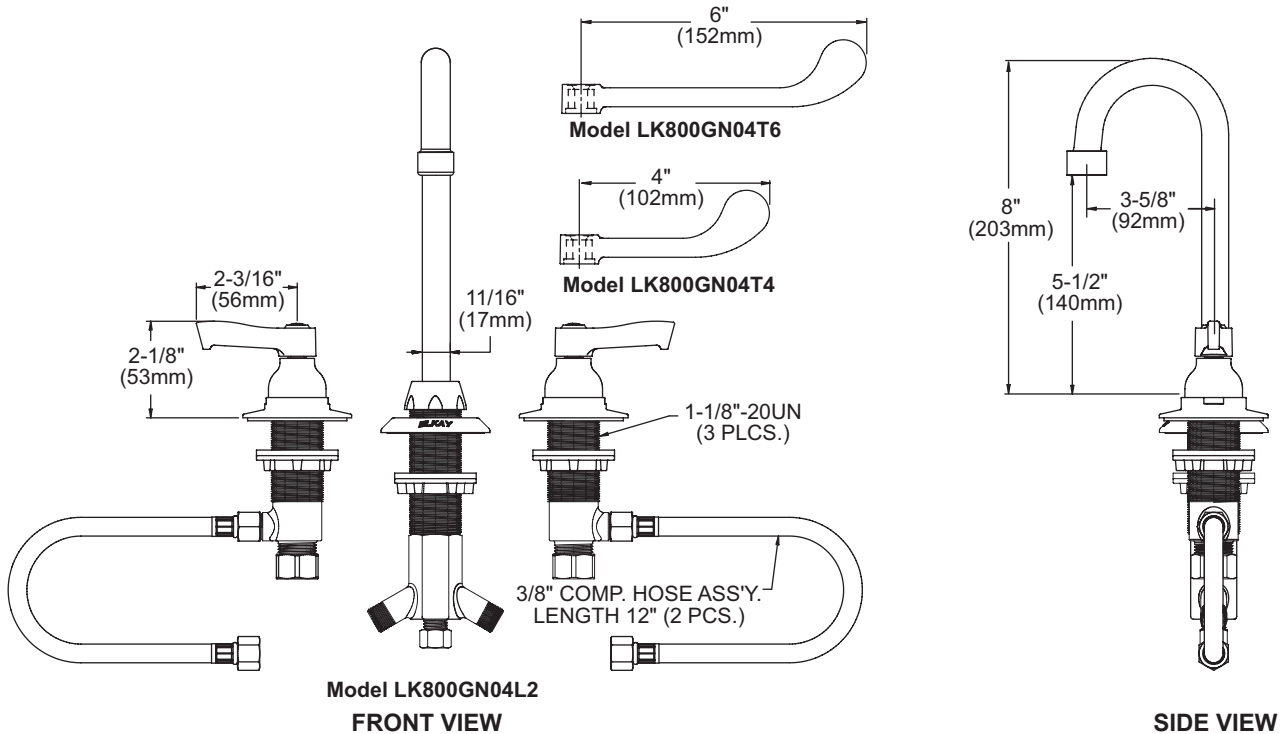

FEATURES

Model LK800GN04L2

- Three hole dual handle under counter mount faucet
- Quarter turn ceramic disc cartridge
- Solid brass construction
- Chrome finish
- Includes spout swing restriction pin

Model LK800GN04T4

- Same as LK800GN04L2 except with 4" wrist blades handles

Model LK800GN04T6

- Same as LK800GN04L2 except with 6" wrist blades handles

COMPLIES WITH:

- ASME/ANSI A112.18.1
- CSA B125-01
- NSF/ANSI 61
- ADA
- UPC/CUPC
- IAPMO Listed

Concealed Deck Mount 8" Center Commercial Faucet Models LK800GN04L2, LK800GN04T4, LK800GN04T6

Job Name:	Item #:
Notes:	
Architect/Engineer Approval:	Date:

SEE OTHER SIDE FOR REPLACEMENT PARTS