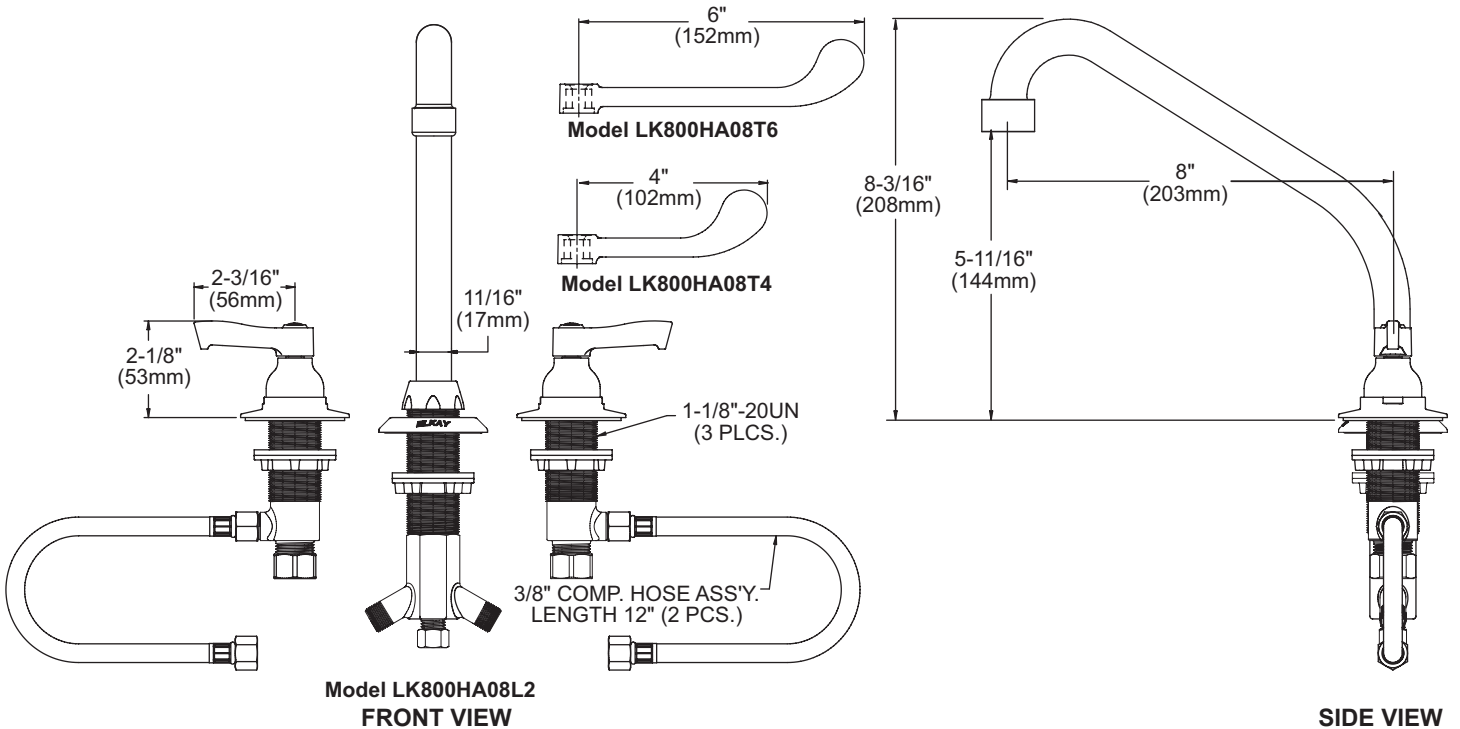

FEATURES

Model LK800HA08L2

- Three hole dual handle under counter mount faucet
- Quarter turn ceramic disc cartridge
- Solid brass construction
- Chrome finish
- Includes spout swing restriction pin

Model LK800HA08T4

- Same as LK800HA08L2 except with 4" wrist blades handles

Model LK800HA08T6

- Same as LK800HA08L2 except with 6" wrist blades handles

COMPLIES WITH:

- ASME/ANSI A112.18.1
- CSA B125-01
- NSF/ANSI 61
- ADA
- UPC/CUPC
- IAPMO Listed

Concealed Deck 8" Center Commercial Faucet Models LK800HA08L2, LK800HA08T4, LK800HA08T6

Job Name:	Item #:
Notes:	
Architect/Engineer Approval:	Date:

SEE OTHER SIDE FOR REPLACEMENT PARTS