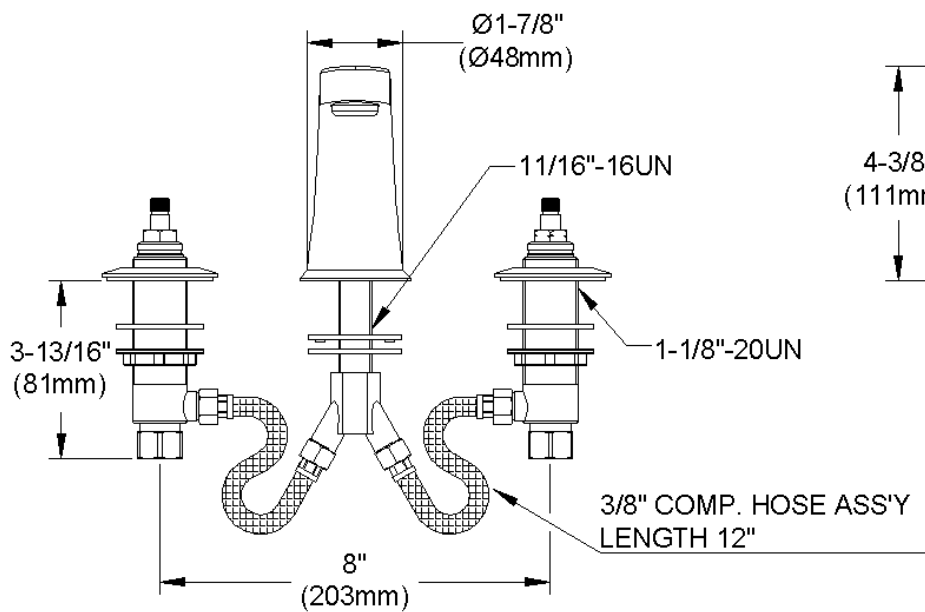

ELKAY[®]

SPECIFICATIONS

Commercial Faucet Model LK804CF06T4 Deck Mount 8" Center Cast Fixed Spout 6"

GENERAL FEATURES

- Quarter turn ceramic disc cartridge
- Solid brass construction
- Chrome finish
- Replacement cartridge A70001 for cold
- Replacement cartridge A70002 for hot
- Adjustable mounting up to 8" spread

COMPLIES WITH:

- ASME/ANSI A112.18.1
- CSA B125-01
- NSF/ANSI 61
- ADA
- UPC/CUPC
- IAPMO Listed

Wristblade Handle 4 inch, Two Piece

Replacement Handle A55387
Replacement Escutcheon A55390

FRONT VIEW

(shown less handles)