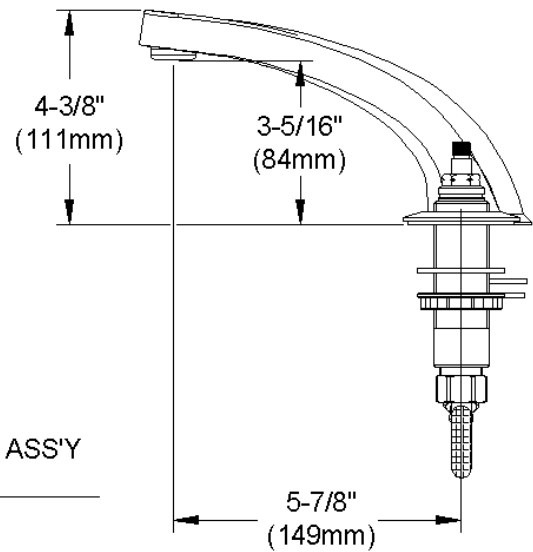

ELKAY[®]

SPECIFICATIONS

Commercial Faucet Model LK804CF06T4 Deck Mount 8" Center Cast Fixed Spout 6"

GENERAL FEATURES

- Quarter turn ceramic disc cartridge
- Solid brass construction
- Chrome finish
- Replacement cartridge A70001 for cold
- Replacement cartridge A70002 for hot
- Adjustable mounting up to 8" spread

COMPLIES WITH:

- ASME/ANSI A112.18.1
- CSA B125-01
- NSF/ANSI 61
- ADA
- UPC/CUPC
- IAPMO Listed

Wristblade Handle 4 inch, Two Piece

Replacement Handle A55387
Replacement Escutcheon A55390

FRONT VIEW

(shown less handles)