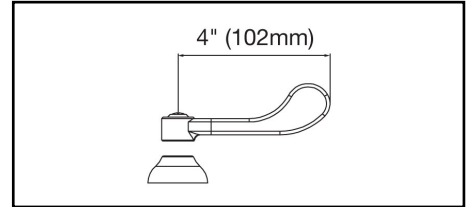

ELKAY[®]

SPECIFICATIONS

Commercial Faucet Model LK804CF06T4 Deck Mount 8" Center Cast Fixed Spout 6"

GENERAL FEATURES

- Quarter turn ceramic disc cartridge
- Solid brass construction
- Chrome finish
- Replacement cartridge A70001 for cold
- Replacement cartridge A70002 for hot
- Adjustable mounting up to 8" spread

COMPLIES WITH:

- ASME/ANSI A112.18.1
- CSA B125-01
- NSF/ANSI 61
- ADA
- UPC/CUPC
- IAPMO Listed

Wristblade Handle 4 inch, Two Piece

Replacement Handle A55387
Replacement Escutcheon A55390

FRONT VIEW

(shown less handles)