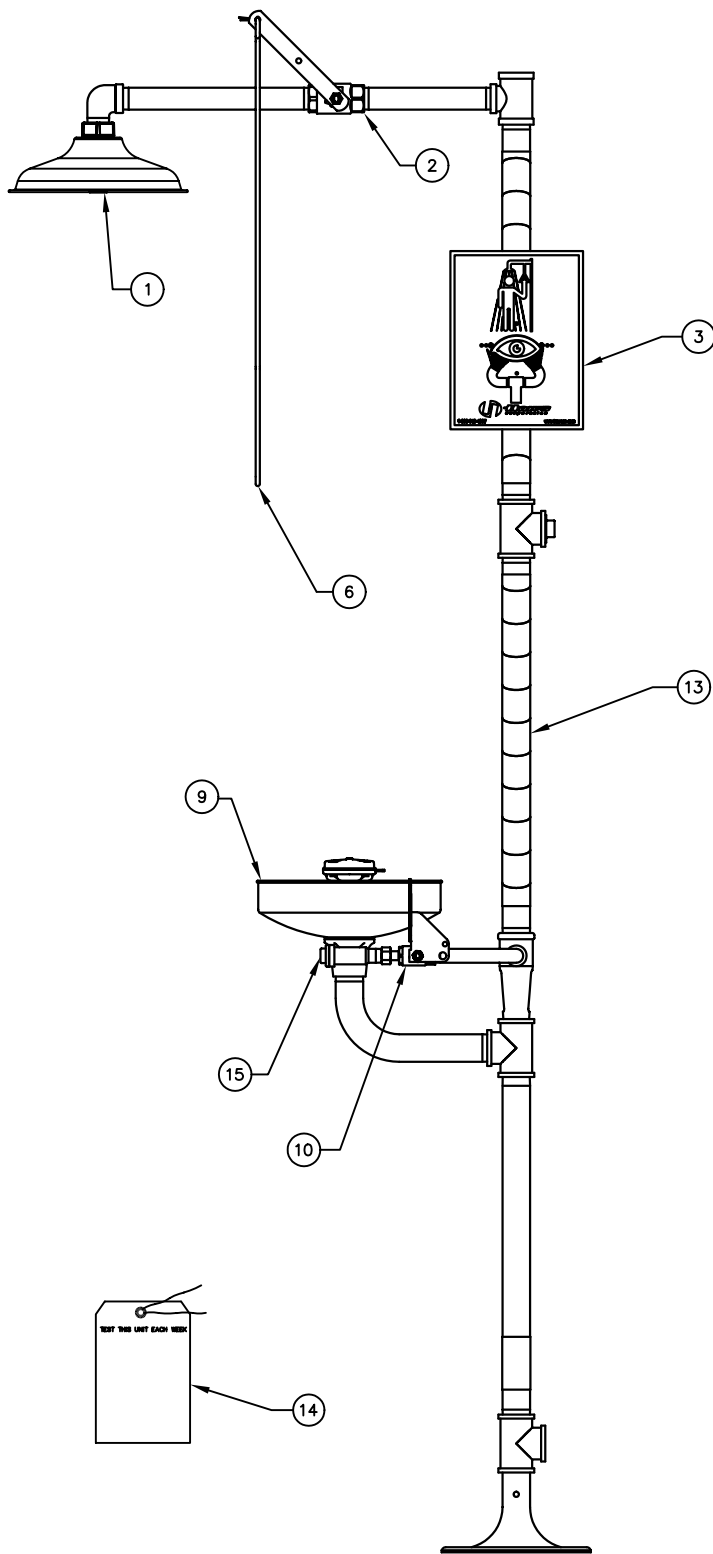

PARTS BREAKDOWN

OPTIONAL

SP65 EYE/FACE WASH ASSEMBLY

1 FOR MODELS ORDERED AS 8300.8127, ORDER THE 8127FC STAINLESS STEEL HEAD AS THE REPLACEMENT PART.

NOTE: MODEL 8300CRP/8309CRP HAS CORROSION RESISTANT COATING ON ALL EXPOSED PIPING.

ITEM	DESCRIPTION
1	SP829 SHOWER HEAD
2	SP260 VALVE ASSEMBLY
3	SP178 SHOWER SIGN
4	-
5	SP220 FOOT TREADLE (NOT SHOWN)
6	SP200 PULL ROD
7	SP65 EYE/FACE WASH ASSY
8	-
9	SP90 SS BOWL
10	SP225 VALVE ASSEMBLY
11	-
12	-
13	SP185 STRIPE TAPE
14	SP170 TEST TAG
15	SP509 L-STRAINER
--	VRKEWSTR STR. REPAIR KIT
---	SP62FC EYEWASH ASSEMBLY

DRAWN BY: CLF	DATE: 03/10/93	CHECK BY:	APPVD BY:
TITLE: 8300/8300CRP/8309/8309CRP			SCALE: 1/5.5
DRAWING TYPE: PARTS BREAKDOWN			PART NUMBER: 0002080162
			DRAWING NUMBER: 11488C00
			REV. 18