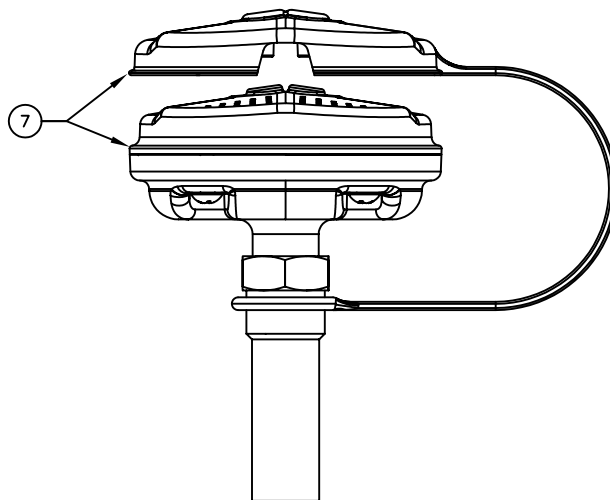

PARTS BREAKDOWN

OPTIONAL

SP65 EYE/FACE WASH ASSEMBLY

1 FOR MODELS ORDERED AS 8300.8127, ORDER THE 8127FC STAINLESS STEEL HEAD AS THE REPLACEMENT PART.

NOTE: MODEL 8300CRP/8309CRP HAS CORROSION RESISTANT COATING ON ALL EXPOSED PIPING.

ITEM	DESCRIPTION
1	SP829 SHOWER HEAD
2	SP260 VALVE ASSEMBLY
3	SP178 SHOWER SIGN
4	-
5	SP220 FOOT TREADLE (NOT SHOWN)
6	SP200 PULL ROD
7	SP65 EYE/FACE WASH ASSY
8	-
9	SP90 SS BOWL
10	SP225 VALVE ASSEMBLY
11	-
12	-
13	SP185 STRIPE TAPE
14	SP170 TEST TAG
15	SP509 L-STRAINER
--	VRKEWSTR STR. REPAIR KIT
---	SP62FC EYEWASH ASSEMBLY

DRAWN BY: CLF	DATE: 03/10/93	CHECK BY:	APPVD BY:
TITLE: 8300/8300CRP/8309/8309CRP			SCALE: 1/5.5
DRAWING TYPE: PARTS BREAKDOWN			PART NUMBER: 0002080162
			DRAWING NUMBER: 11488C00
			REV. 18