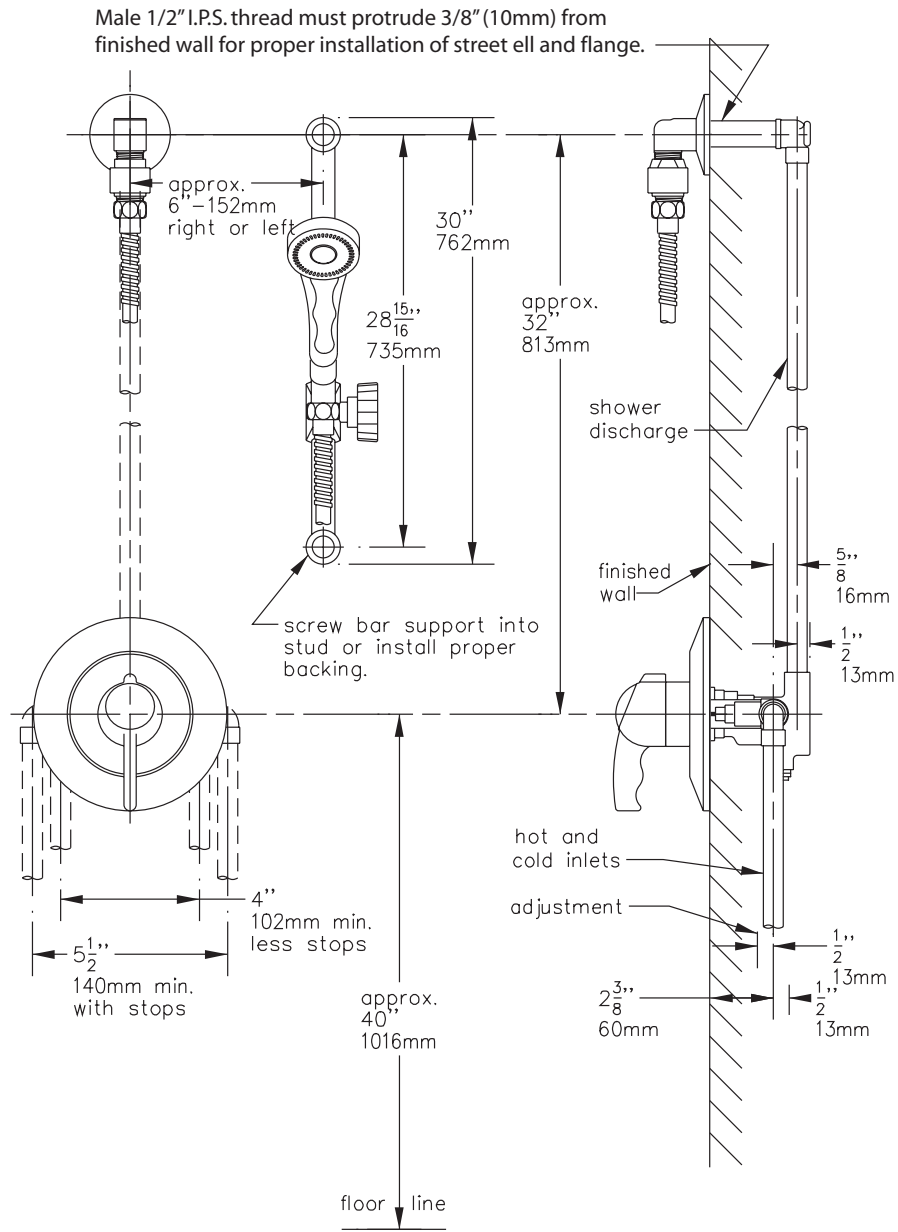

25-300-B30-V

Temptrol II™ (2000 Series) Pressure Balancing mixing valve with adjustable stop screw to limit handle turn. Wall/hand shower with in-line vacuum breaker, flexible 5' metal hose, wall connection and flange. 30" slide bar for hand shower mounting.

Suffix X: Integral service stops—allows water shut-off at valve for service

This drawing to be used for rough-in installation only. All floor to center dimensions optional. Concealed piping and fittings not furnished by manufacturer. **Dimensions are for ADA compliance (Americans with Disabilities Act)** consult ADAAG or your state regulations for proper product choice and mounting locations. For complete installation, adjustment and service information see installation instructions.